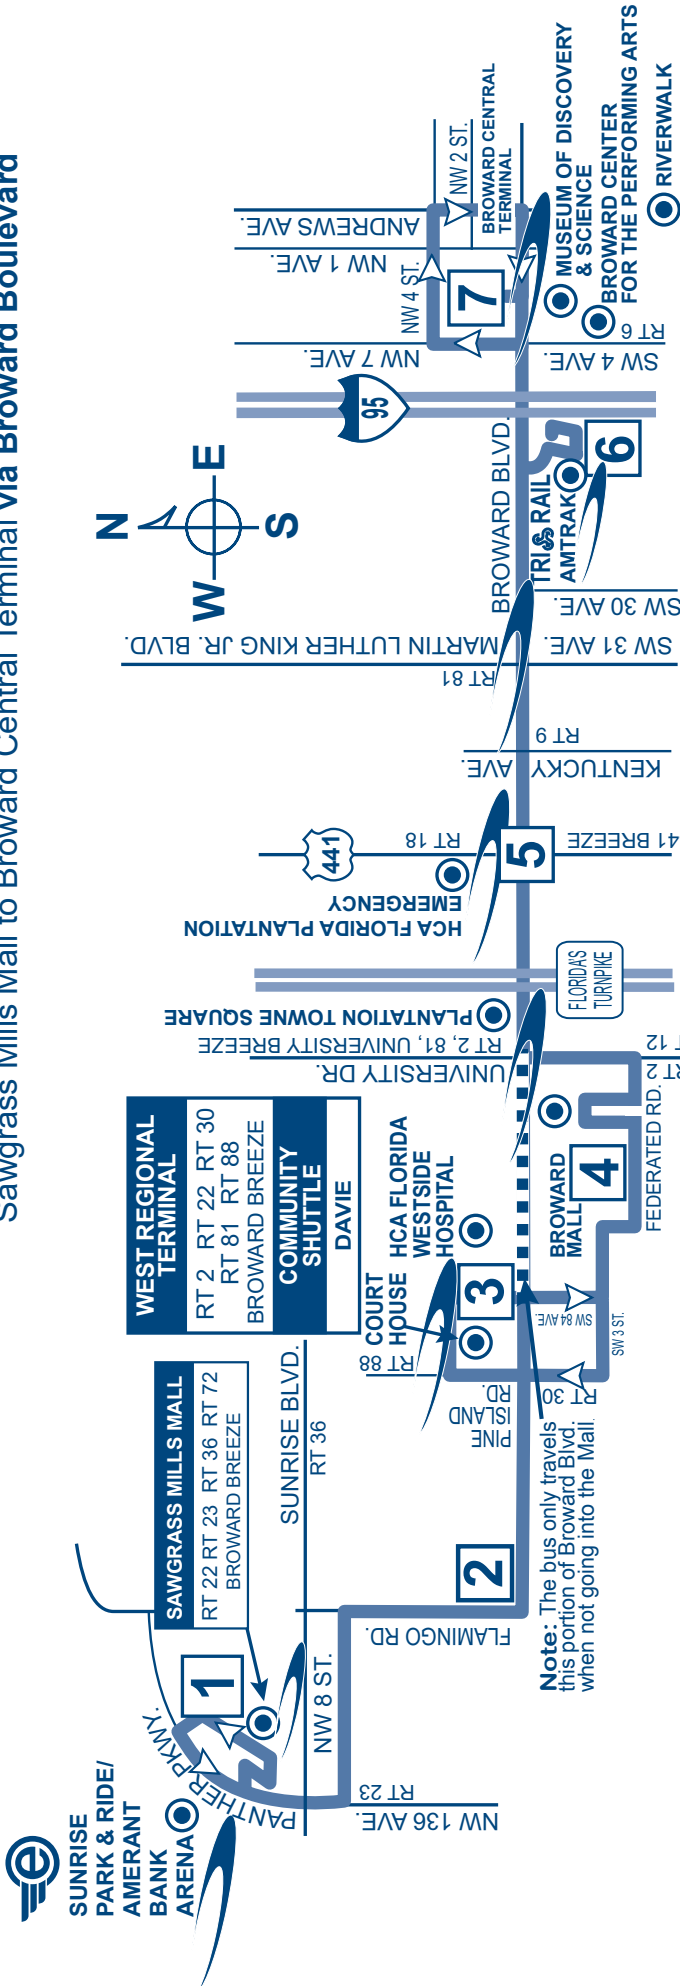

ROUTE 22

Sawgrass Mills Mall to Broward Central Terminal via Broward Boulevard

1. **POINTS OF INTEREST**
2. Broward Mall
   - Plantation Towne Square
   - Sawgrass Mills Mall
   - HCA Florida Plantation Emergency
   - HCA Florida Westside Hospital
   - Broward Center for the Performing Arts
   - Museum of Discovery & Science
   - Riverwalk Historical District
   - AMTRAK / Tri-Rail
   - West Regional Courthouse
   - Amerant Bank Arena