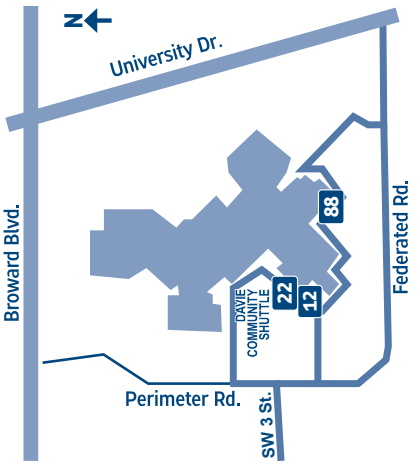

Broward Mall

LEGEND

CONNECTING ROUTES #

MAIN ROUTE

TIMEPOINTS

The Breeze stop location

Express

BROWARD CENTRAL TERMINAL			
RT 1	RT 11	RT 31	RT 60
RT 6	RT 14	RT 40	RT 81
RT 9	RT 20	RT 50	
RT 10	RT 30	US 1 BREEZE	
COMMUNITY SHUTTLE			
FORT LAUDERDALE