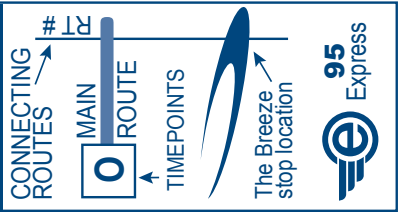

LEGEND

BROWARD CENTRAL TERMINAL

RT 1	RT 11	RT 31	RT 60
RT 6	RT 14	RT 40	RT 81
RT 9	RT 20	RT 50	
RT 10	RT 30	US 1 BREEZE	

COMMUNITY SHUTTLE

FORT LAUDERDALE