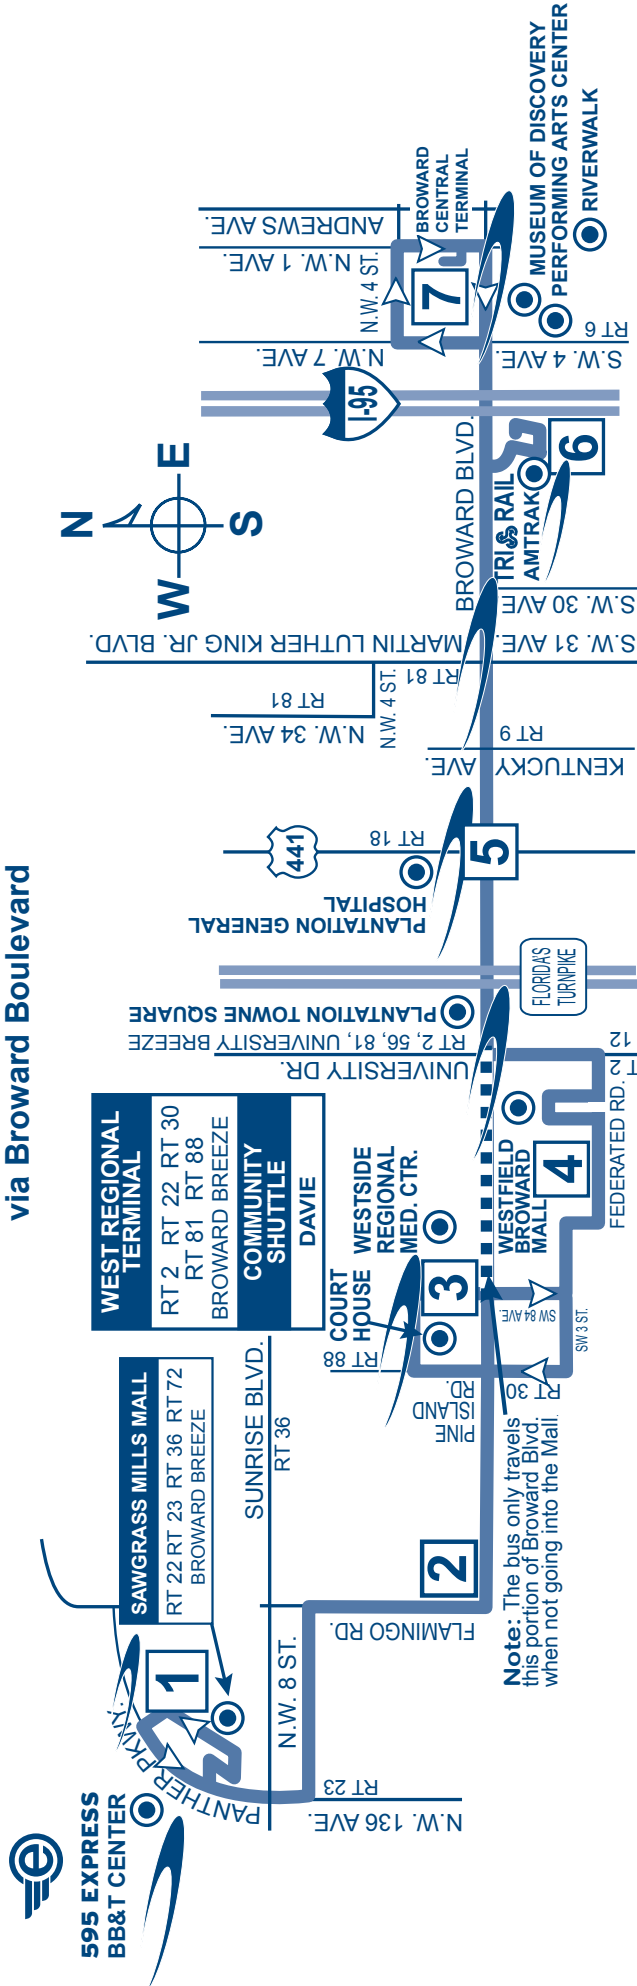

ROUTE 22 Weekdays

Sawgrass Mills Mall (Green Toad Entrance) to
Broward Central Terminal
via **Broward Boulevard**

Note: The bus only travels this portion of Broward Blvd. when not going into the Mall.

POINTS OF INTEREST

- Westfield Broward Mall
- Plantation Towne Square
- Sawgrass Mills Mall
- Plantation General Hospital
- Westside Regional Medical Center
- Broward Center for the Performing Arts
- Museum of Discovery & Science
- Riverwalk Historical District
- AMTRAK / Tri-Rail
- West Regional Courthouse
- BB&T Center