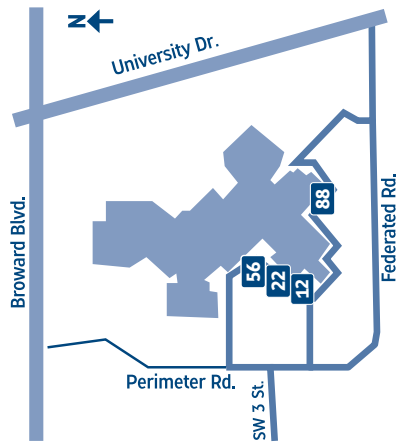

Westfield Broward Mall