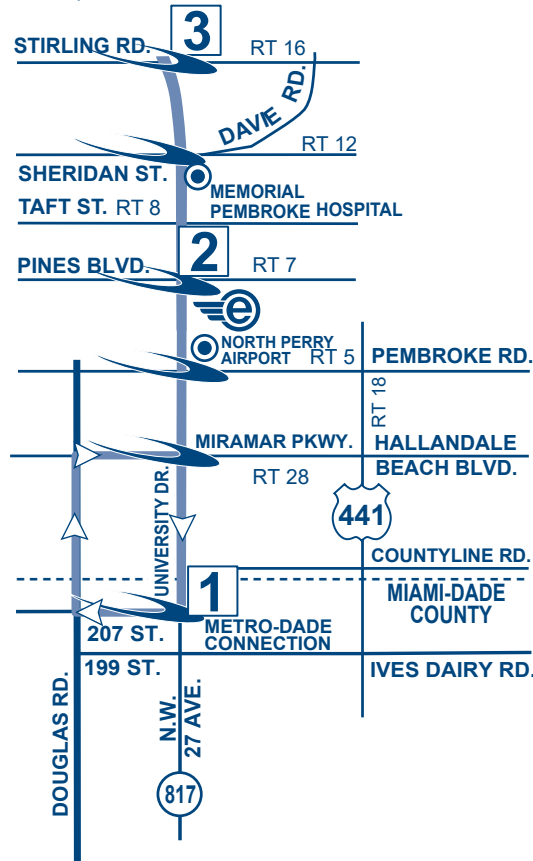

# ROUTE 2

NW 207 Street to  
Westview Drive  
via University Drive

- ### POINTS OF INTEREST
- North Perry Airport
  - Memorial Hospital Pembroke Pines
  - Nova Southeastern University Medical Clinic
  - Westfield Broward Mall
  - The Fountains
  - West Regional Medical Center
  - University Hospital Medical Center
  - Coral Square Mall
  - Broward Health Coral Springs

Continues north on map at left