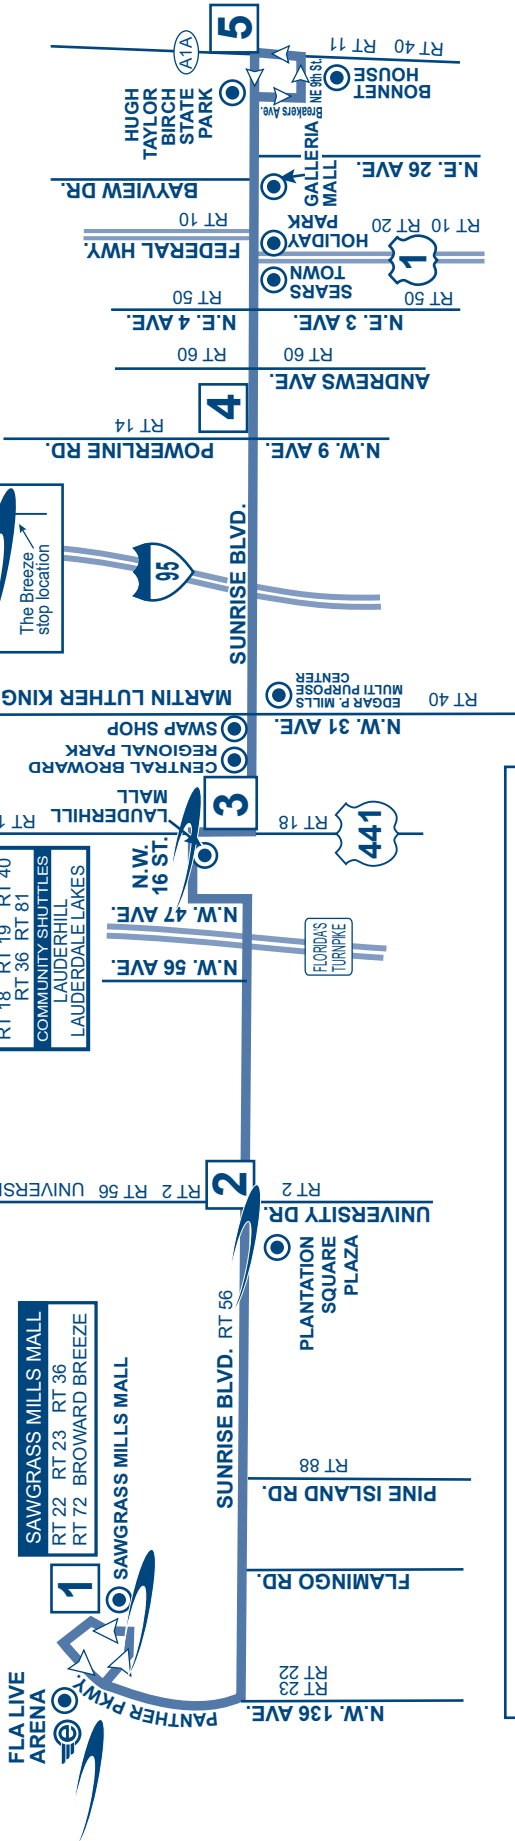

ROUTE 36

Sawgrass Mills Mall to A1A

via Sunrise Boulevard

Due to COVID-19, some Breeze services may be suspended. Please contact BCT Customer Service or visit our website for the latest service updates.

LAUDERHILL TRANSIT CENTER
RT 18 RT 19 RT 40 RT 81
COMMUNITY SHUTTLES
LAUDERHILL
LAUDERDALE LAKES

SAWGRASS MILLS MALL
RT 22 RT 23 RT 36
RT 72 BROWARD BREEZE

SAWGRASS MILLS MALL

1. **POINTS OF INTEREST**
2. FLA Live Arena
   - Sawgrass Mills Mall
   - Plantation Square Plaza
   - Lauderhill Mall
   - Central Broward Regional Park
   - Swap Shop
   - Edgar P. Mills Multi Purpose Center
   - Searstown
   - Holiday Park
   - Galleria Mall
   - Hugh Taylor Birch State Park
   - Bonnet House