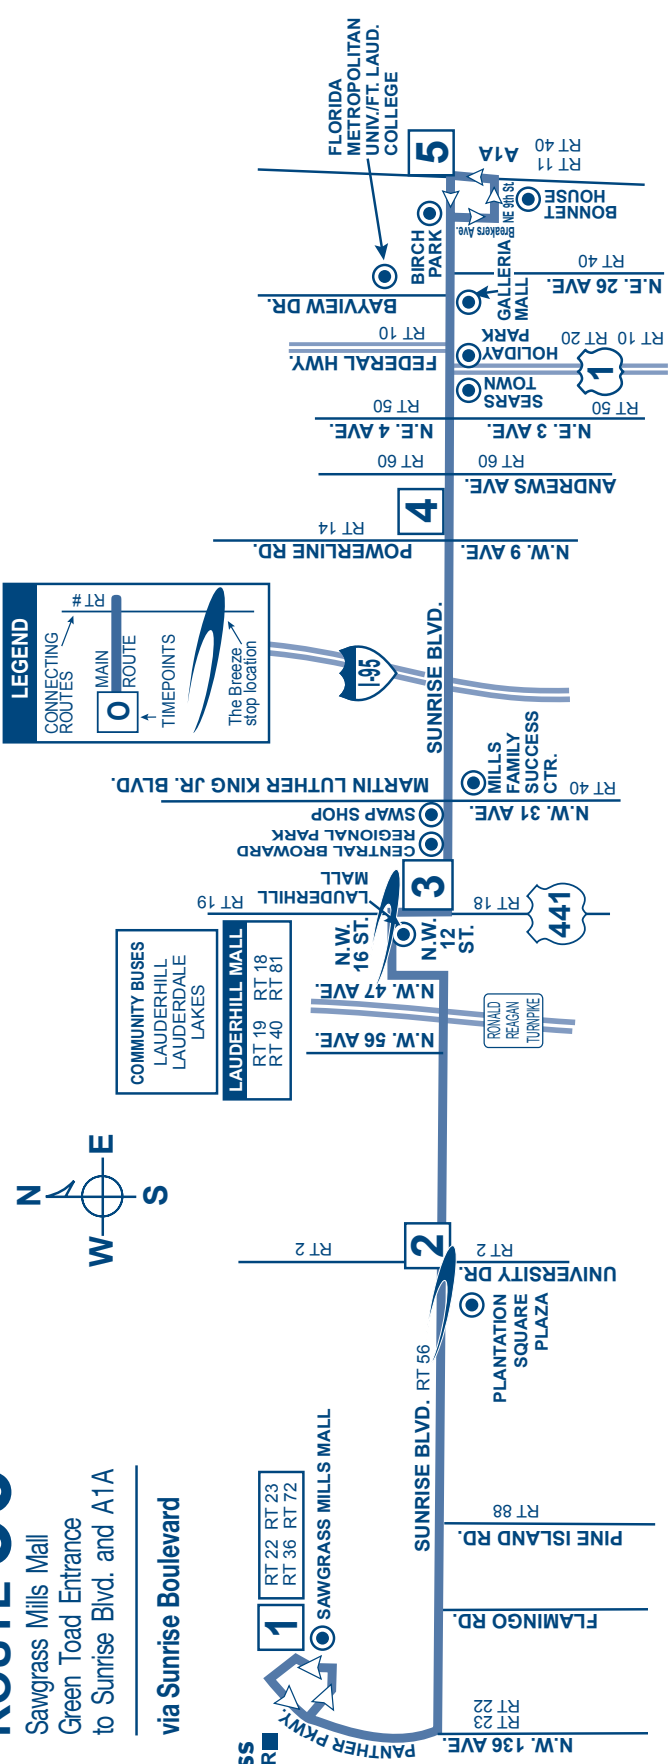

ROUTE 36

Sawgrass Mills Mall
Green Toad Entrance
to Sunrise Blvd. and A1A

via Sunrise Boulevard

595 EXPRESS
BB&T CENTER

1. **POINTS OF INTEREST**
2. Galleria Mall
   - Lauderhill Mall
   - Sawgrass Mills Mall
   - Searstown
   - Swap Shop
   - Mills Family Success Center
   - Plantation Square Plaza
   - Florida Metropolitan University/ Fort Lauderdale College
   - Central Broward Regional Park
   - Holiday Park
   - Hugh Taylor Birch State Park
   - Bonnet House