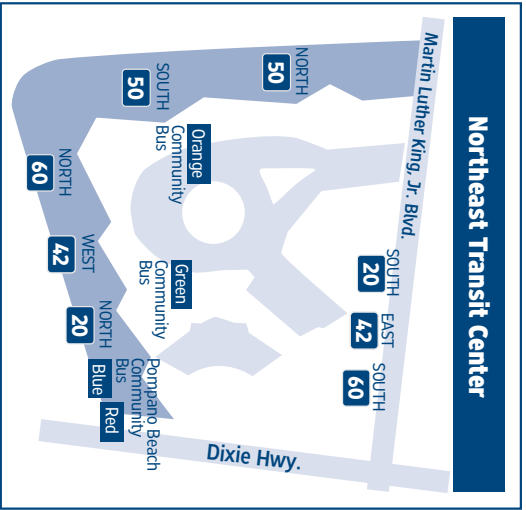

SUNDAY

EASTBOUND

To Atlantic Boulevard & A1A

ATLANTIC BLVD & CORAL RIDGE DR	ATLANTIC BLVD & UNIVERSITY DR	ATLANTIC BLVD & US 441	ATLANTIC BLVD & POWERLINE RD	NORTHEAST TRANSIT CENTER	ATLANTIC BLVD & A1A
1	2	3	4	5	6
8:45a	8:52a	9:03a	9:11a	9:19a	9:30a
9:45a	9:52a	10:03a	10:11a	10:19a	10:30a
10:45a	10:52a	11:03a	11:12a	11:21a	11:33a
11:45a	11:53a	12:05p	12:14p	12:23p	12:35p
12:45p	12:53p	1:05p	1:14p	1:23p	1:35p
1:45p	1:53p	2:05p	2:14p	2:23p	2:35p
2:45p	2:53p	3:05p	3:14p	3:23p	3:35p
3:45p	3:53p	4:05p	4:14p	4:23p	4:35p
4:45p	4:53p	5:05p	5:14p	5:23p	5:35p
5:45p	5:53p	6:05p	6:14p	6:23p	6:35p
6:45p	6:53p	7:05p	7:13p	7:21p	7:32p
7:45p	7:52p	8:03p	8:11p	8:19p G	

WESTBOUND

To Atlantic Boulevard & Coral Ridge Drive

ATLANTIC BLVD & A1A	NORTHEAST TRANSIT CENTER	ATLANTIC BLVD & POWERLINE RD	ATLANTIC BLVD & US 441	ATLANTIC BLVD & UNIVERSITY DR	ATLANTIC BLVD & CORAL RIDGE DR
6	5	4	3	2	1
8:45a	8:57a	9:05a	9:13a	9:24a	9:30a
9:45a	9:57a	10:05a	10:13a	10:24a	10:30a
10:45a	10:57a	11:06a	11:15a	11:27a	11:34a
11:45a	11:58a	12:07p	12:16p	12:28p	12:35p
12:45p	12:58p	1:07p	1:16p	1:28p	1:35p
1:45p	1:58p	2:07p	2:16p	2:28p	2:35p
2:45p	2:58p	3:07p	3:16p	3:28p	3:35p
3:45p	3:58p	4:07p	4:16p	4:28p	4:35p
4:45p	4:58p	5:07p	5:16p	5:28p	5:35p
5:45p	5:58p	6:07p	6:16p	6:28p	6:35p
6:45p	6:58p	7:06p	7:14p	7:25p	7:31p
7:45p	7:57p	8:05p	8:13p	8:24p G	

ROUTE 42

Atlantic Boulevard and Coral Ridge Drive to
Atlantic Boulevard and A1A
via Atlantic Boulevard

- POINTS OF INTEREST**
- Coral Square Mall
 - Walmart Supercenter
 - Fern Forest Nature Center
 - Pompano Harness Track
 - Northeast Transit Center
 - Pompano Fishing Pier