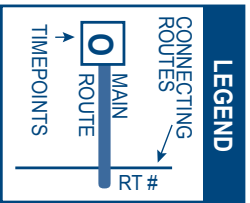

ROUTE 42

Atlantic Boulevard and Coral Ridge Drive to
Atlantic Boulevard and A1A
via Atlantic Boulevard

1. **POINTS OF INTEREST**
2. Coral Square Mall
   - Walmart Supercenter
   - Fern Forest Nature Center
   - Pompano Harness Track
   - Northeast Transit Center
   - Pompano Fishing Pier