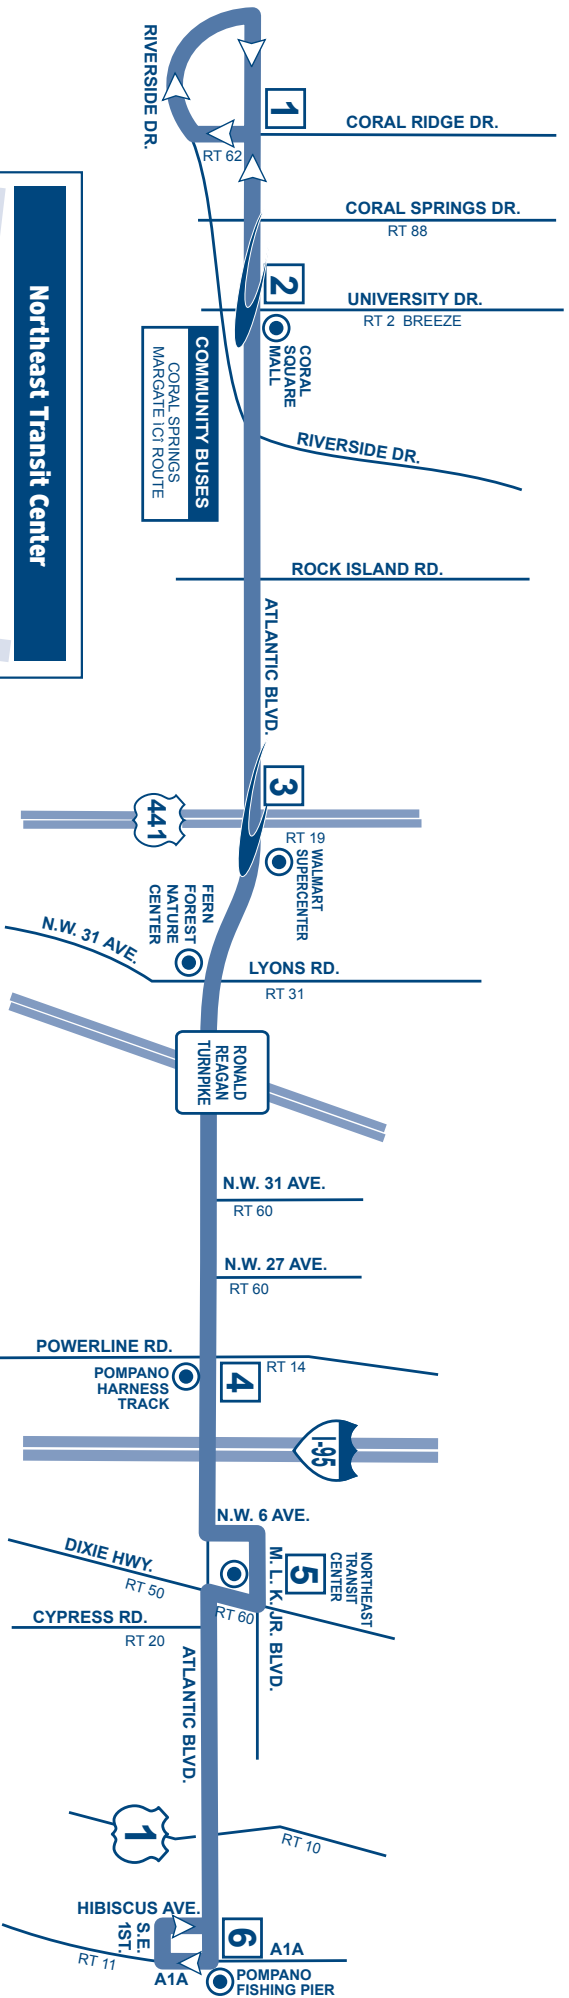

For more details on our fares please visit our web site at Broward.org/BCT or call customer service: 954.357.8400.

Reading a Timetable - It's Easy

1. The map shows the exact bus route.
2. Major route intersections are called time points. Time points are shown with the symbol □.
3. The timetable lists major time points for bus route. Listed under time points are scheduled departure times.
4. Reading from left to right, indicates the time for each bus trip.
5. The bus picks up and drops off riders at all BCT bus stop signs along the route where there is a Broward County bus stop sign.
6. Arrive at the bus stop five minutes early. Buses operate as close to published timetables as traffic conditions allow.

NUMBERS IN BOXES REFER TO TIME POINTS ON MAP

Times with the letter "G" after them indicate bus returns to garage.

SATURDAY There are additional bus stops in between those listed.

EASTBOUND

To Atlantic Boulevard & A1A

SUNDAY

EASTBOUND

To Atlantic Boulevard & A1A

ATLANTIC BLVD & CORAL RIDGE DR	ATLANTIC BLVD & UNIVERSITY DR	ATLANTIC BLVD & US 441	ATLANTIC BLVD & POWERLINE RD	NORTHEAST TRANSIT CENTER	ATLANTIC BLVD & A1A
1	2	3	4	5	6
8:45a	8:52a	9:03a	9:11a	9:19a	9:30a
9:45a	9:52a	10:03a	10:11a	10:19a	10:30a
10:45a	10:52a	11:03a	11:12a	11:21a	11:33a
11:45a	11:53a	12:05p	12:14p	12:23p	12:35p
12:45p	12:53p	1:05p	1:14p	1:23p	1:35p
1:45p	1:53p	2:05p	2:14p	2:23p	2:35p
2:45p	2:53p	3:05p	3:14p	3:23p	3:35p
3:45p	3:53p	4:05p	4:14p	4:23p	4:35p
4:45p	4:53p	5:05p	5:14p	5:23p	5:35p
5:45p	5:53p	6:05p	6:14p	6:23p	6:35p
6:45p	6:53p	7:05p	7:13p	7:21p	7:32p
7:45p	7:52p	8:03p	8:11p	8:19p G	

ROUTE 42

Atlantic Boulevard and Coral Ridge Drive to
Atlantic Boulevard and A1A
via Atlantic Boulevard

- POINTS OF INTEREST**
- Coral Square Mall
 - Walmart Supercenter
 - Fern Forest Nature Center
 - Pompano Harness Track
 - Northeast Transit Center
 - Pompano Fishing Pier