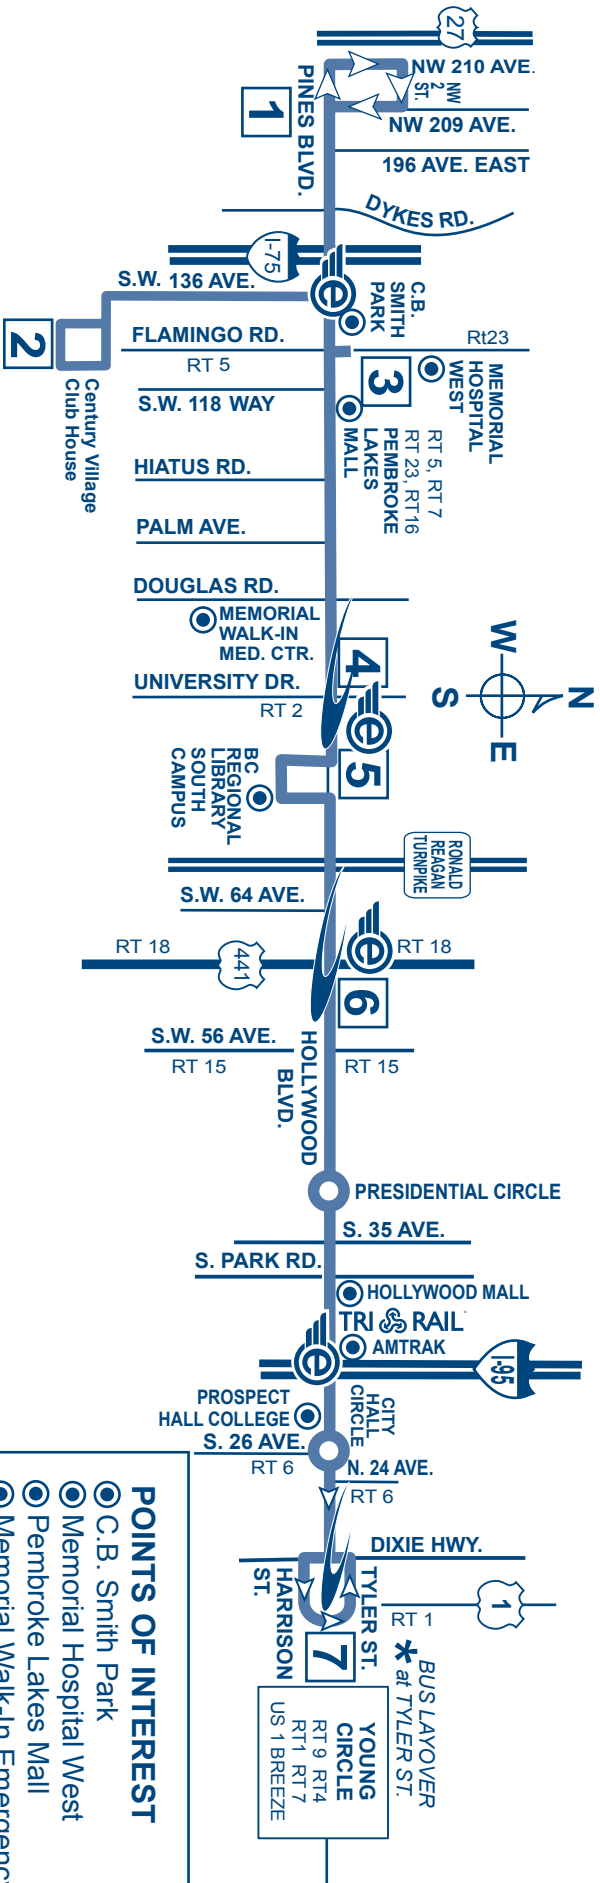

SUNDAY EASTBOUND To Young Circle

WESTBOUND To Pines Blvd/ NW 210 Ave

PINES BLVD. & 196 AVE.	CENTURY VILLAGE	PEMBROKE LAKES MALL	PINES BLVD. & UNIVERSITY DR.	BC SOUTH CAMPUS	HOLLYWOOD BLVD. & U.S. 441	YOUNG CIRCLE
1	2	3	4	5	6	7
9:05a	9:20a	9:15a 9:36a 10:15a	9:28a 9:49a 10:28a	9:31a 9:52a 10:31a	9:40a 10:01a 10:40a	10:01a 10:26a 11:00a
10:05a	10:20a	10:36a	10:49a	10:52a	11:01a	11:26a
11:05a	11:20a	11:15a 11:36a 12:15p	11:28a 11:49a 12:29p	11:31a 11:52a 12:32p	11:40a 12:01p 12:41p	12:01p 12:26p 1:02p
12:05p	12:20p	12:36p	12:50p	12:53p	1:02p	1:27p
1:05p	1:20p	1:15p 1:36p 2:15p	1:29p 1:50p 2:29p	1:32p 1:53p 2:32p	1:41p 2:02p 2:41p	2:02p 2:27p 3:03p
2:05p	2:20p	2:36p	2:50p	2:53p	3:02p	3:27p
3:05p	3:20p	3:15p 3:36p 4:15p	3:29p 3:50p 4:28p	3:32p 3:53p 4:31p	3:41p 4:02p 4:40p	4:03p 4:27p 5:03p
4:05p	4:20p	4:36p	4:49p	4:52p	5:01p	5:26p
5:05p	5:20p	5:15p 5:36p 6:15p	5:28p 5:49p 6:28p	5:31p 5:52p 6:31p	5:40p 6:01p 6:40p	6:03p 6:27p 7:00p
6:05p	6:20p	6:36p	6:51p		7:00p	7:25p
7:05p	7:20p	7:15p 7:36p	7:30p 7:51p		7:39p 8:00p	8:00p G 8:25p G
8:05p	8:20p	8:36p	8:51p		9:00p	9:28p G

NUMBERS IN BOXES REFER TO TIME POINTS ON MAP
Times with the letter "G" after them indicate bus returns to garage.

ROUTE 7

NW 210 Ave and Pines Blvd to Young Circle
via Pines/Hollywood Boulevard

POINTS OF INTEREST