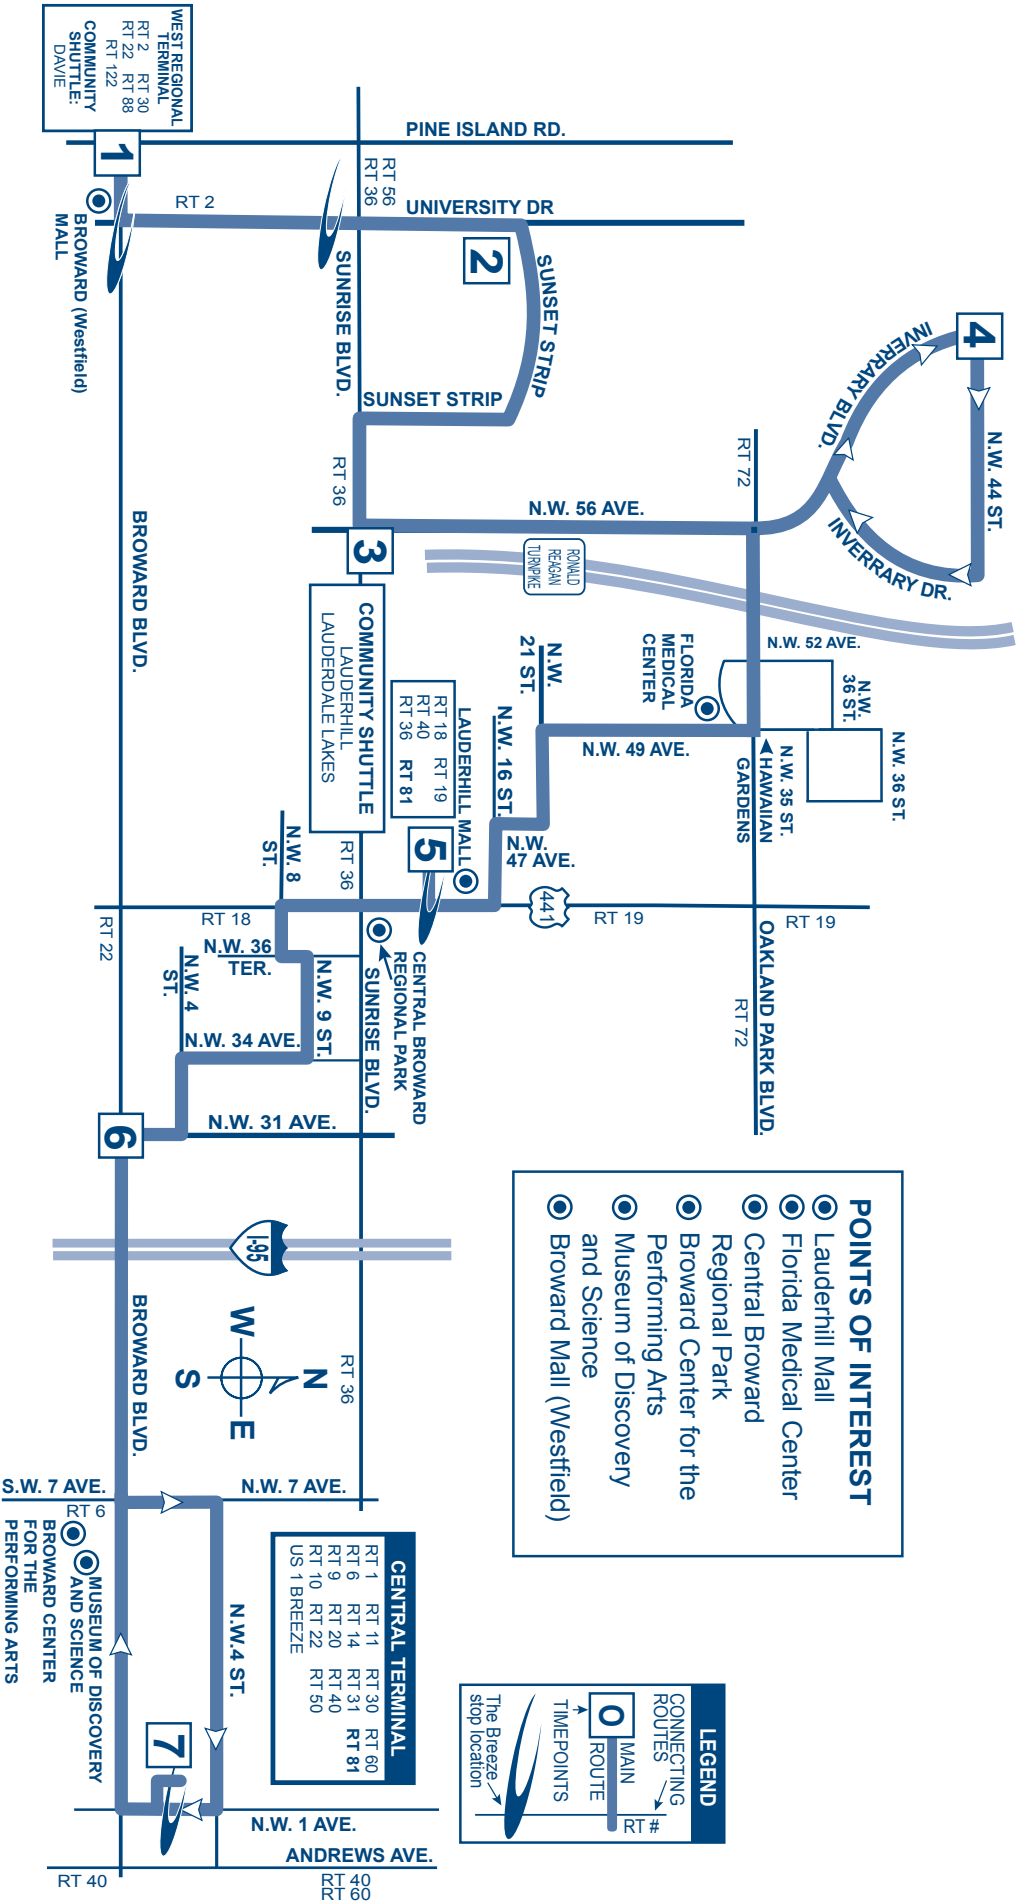

ROUTE 81

West Regional Terminal to
Broward Central Terminal