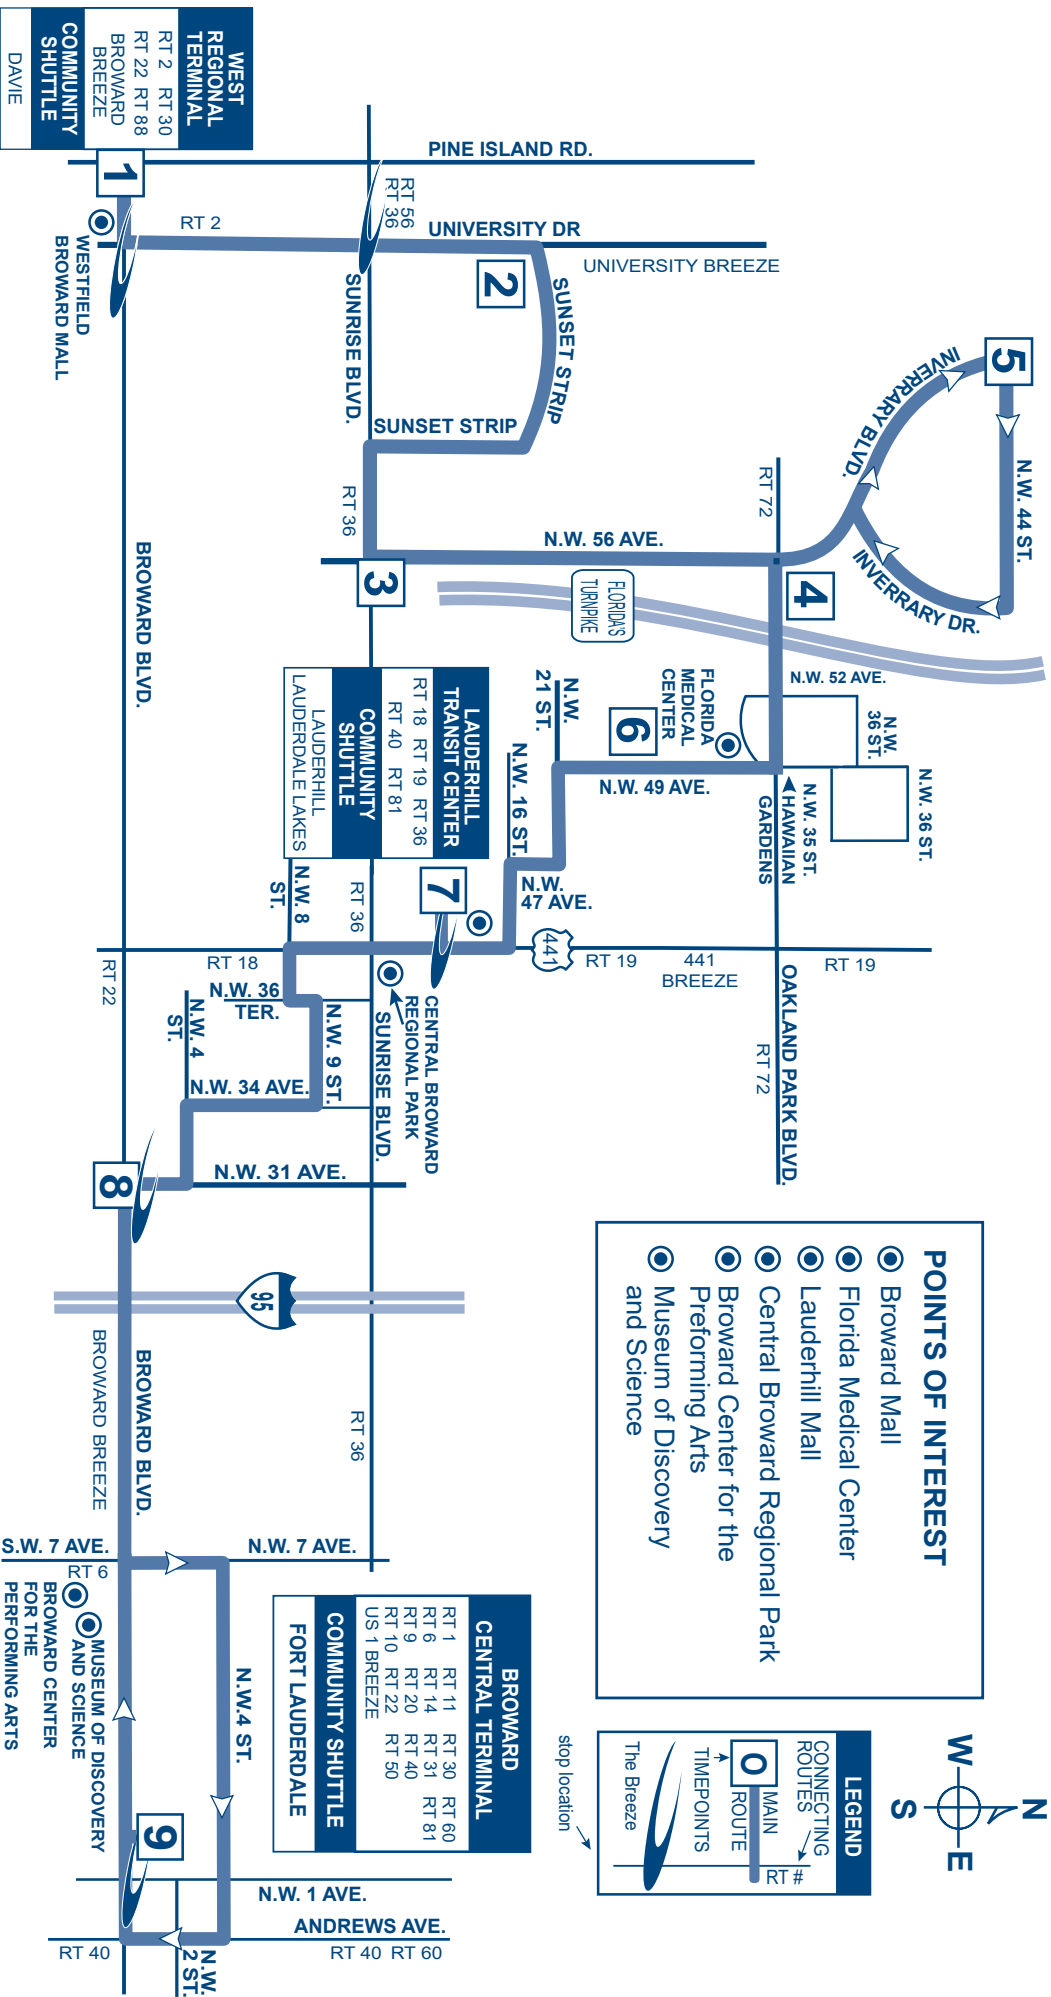

ROUTE 81

West Regional Terminal to
Broward Central Terminal