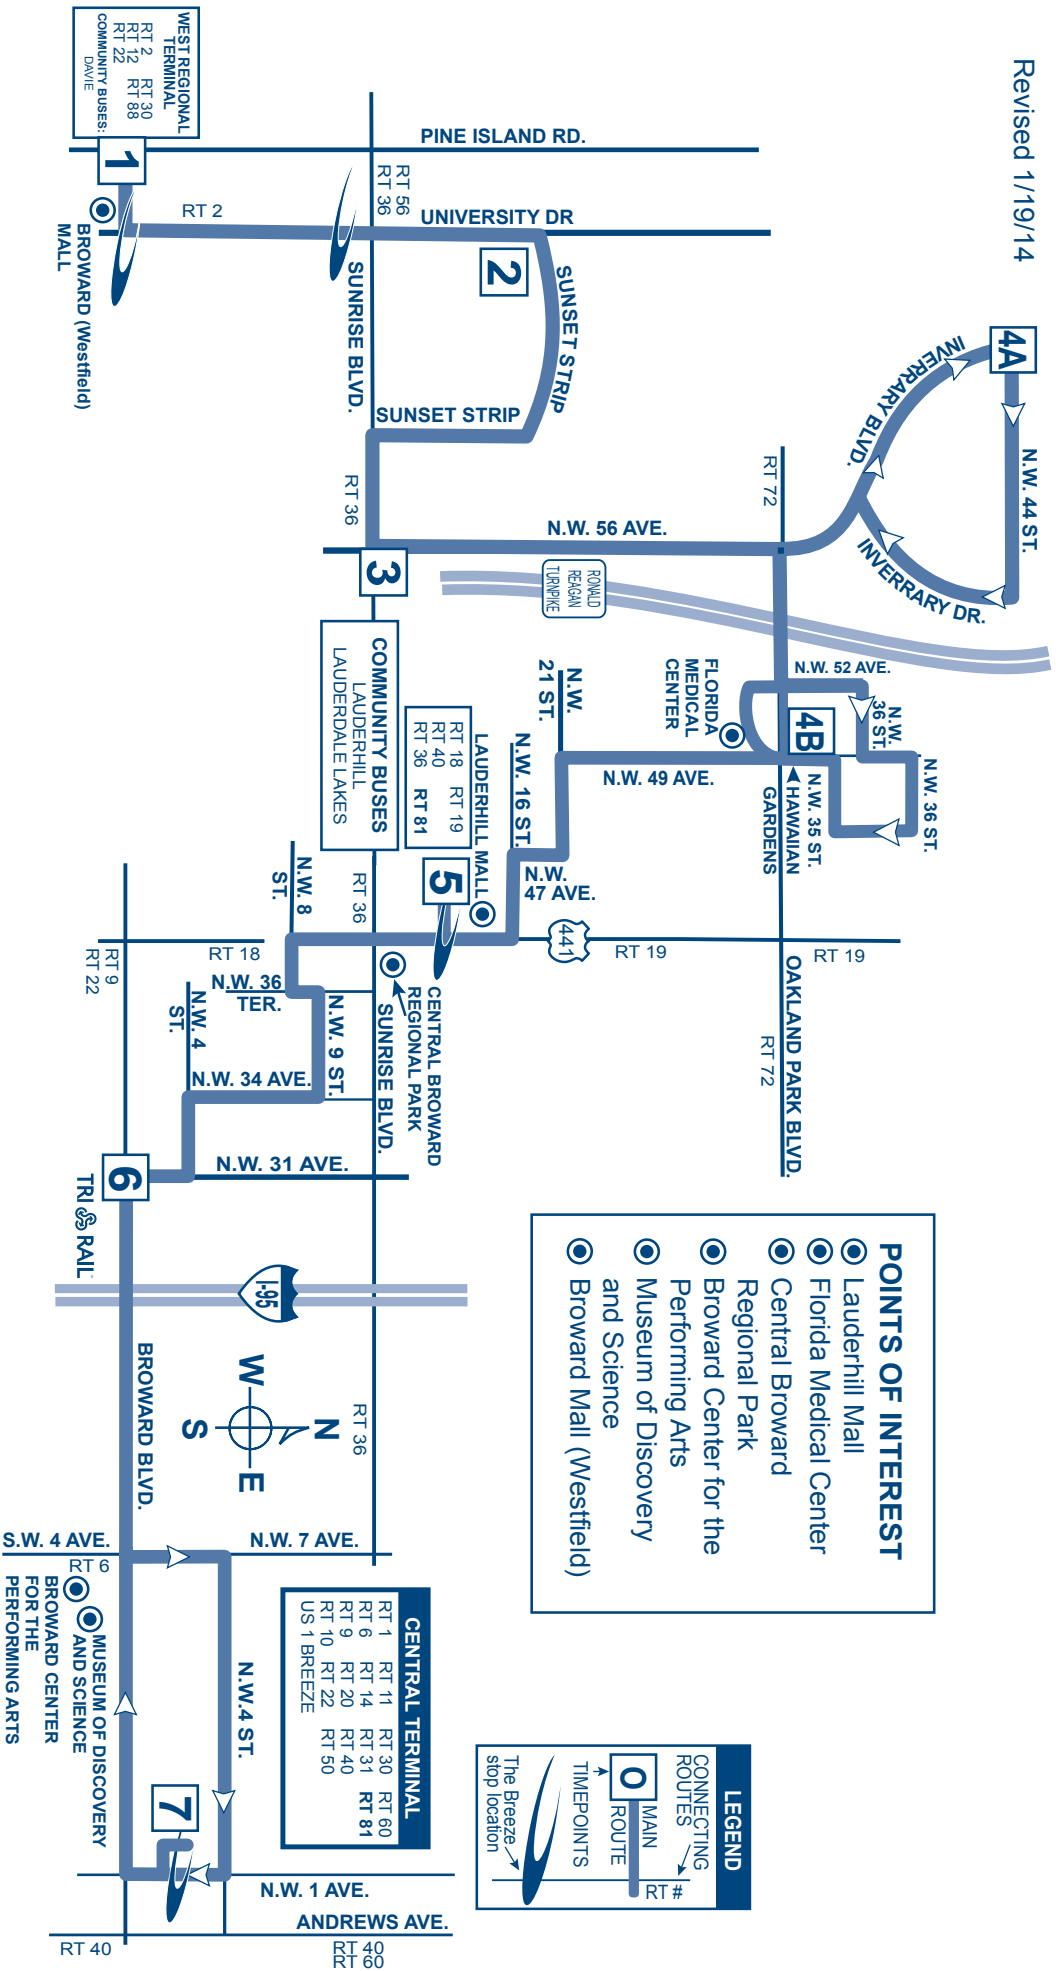

ROUTE 81

West Regional Terminal to
Broward Central Terminal

Revised 1/19/14