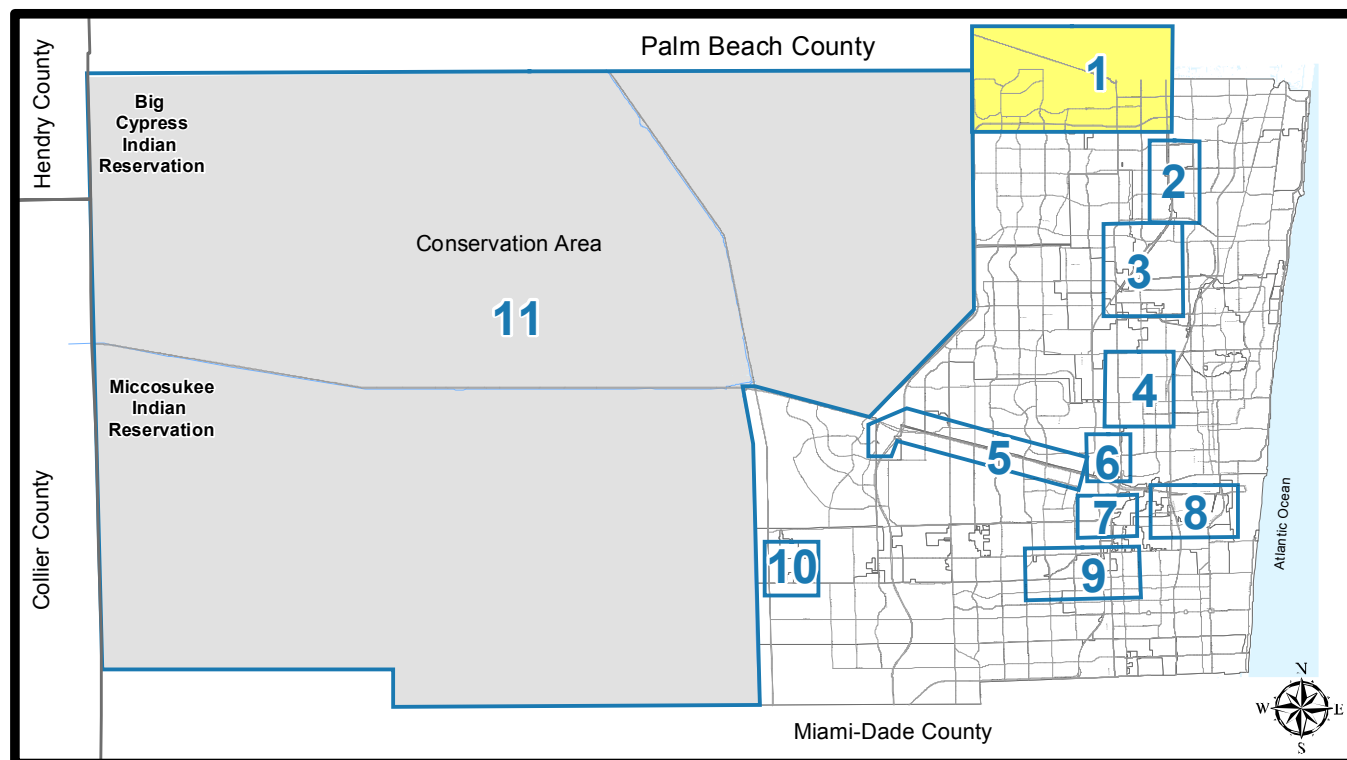

INSET
↑

Legend

	Recreation and Open Space		Low (5) Residential
	Estate Residential		Low-Medium (10) Residential
	Low (3) Residential		Commercial
	Rural Residential (Palm Beach)*		Transportation
			Right-of-Way
			Municipal Boundaries

*Lands added to Broward County by HB 1315 (2009) will retain Palm Beach County land use designation pending an adopted Broward County land use.

This map is for conceptual purposes only and is not intended for legal boundary determinations.