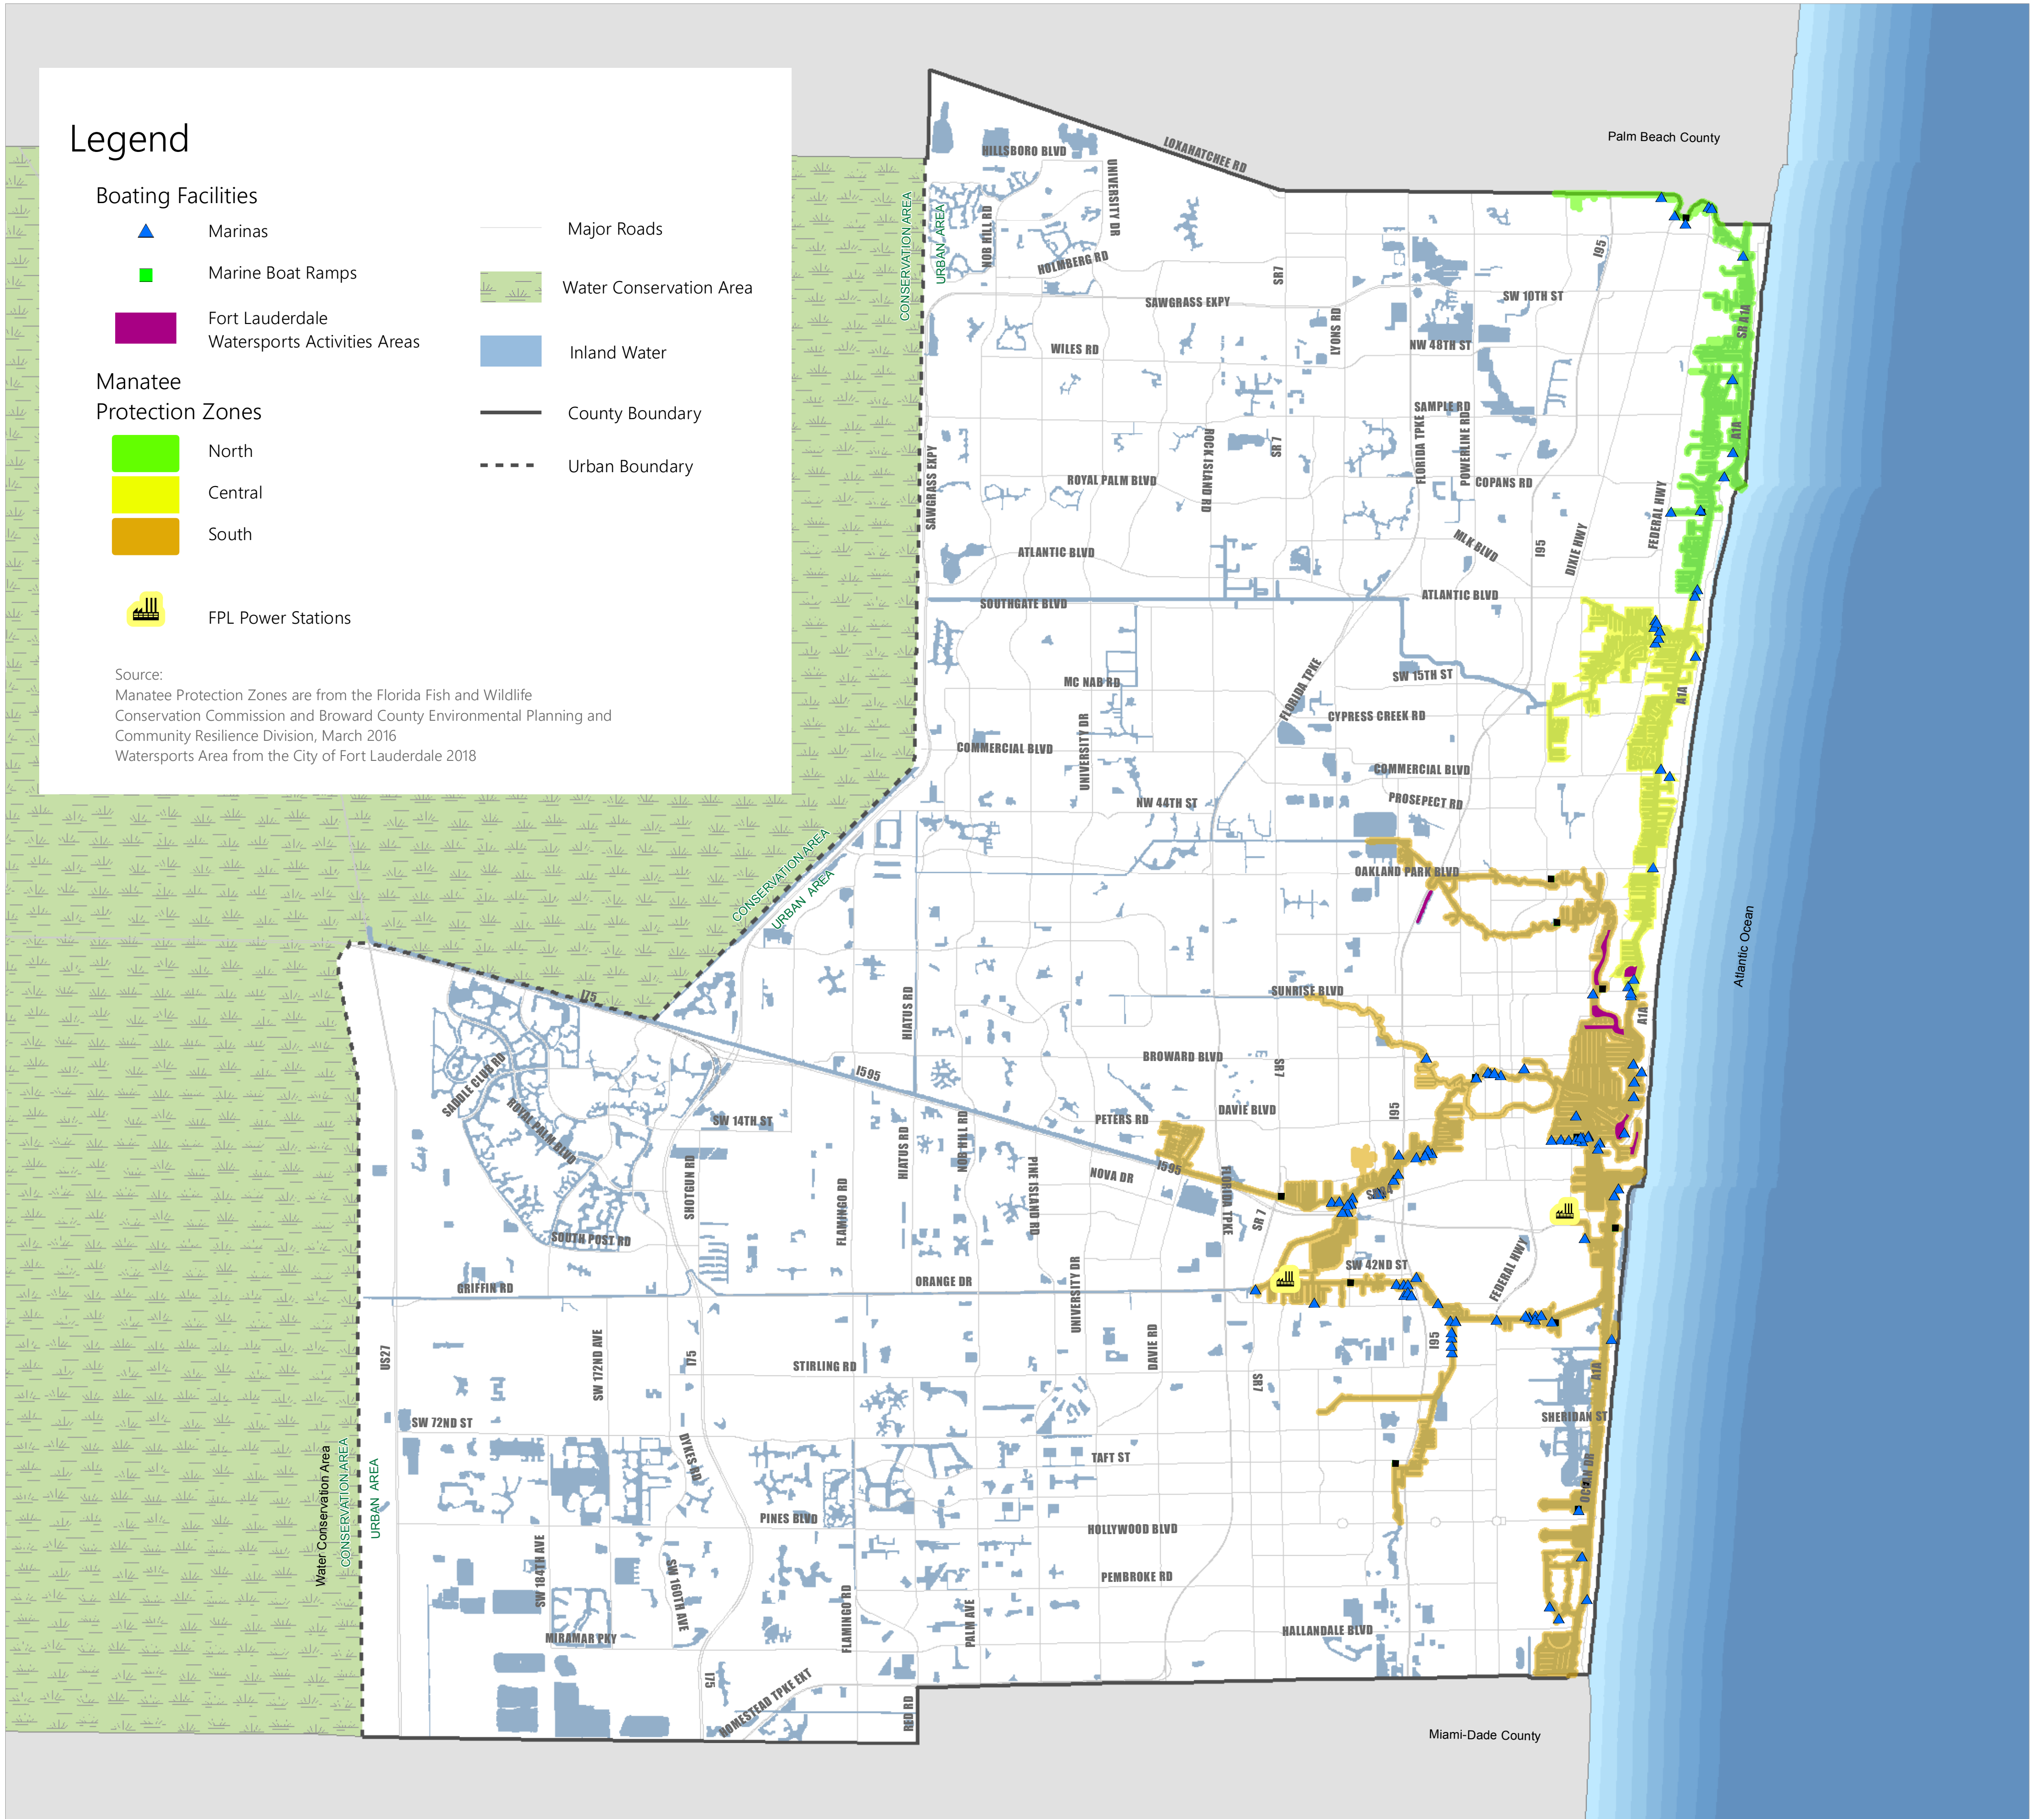

Legend

Boating Facilities

- Marinas
- Marine Boat Ramps
- Fort Lauderdale Watersports Activities Areas

Manatee Protection Zones

- North
- Central
- South

FPL Power Stations

- Major Roads
- Water Conservation Area
- Inland Water
- County Boundary
- Urban Boundary

Source:
Manatee Protection Zones are from the Florida Fish and Wildlife Conservation Commission and Broward County Environmental Planning and Community Resilience Division, March 2016
Watersports Area from the City of Fort Lauderdale 2018