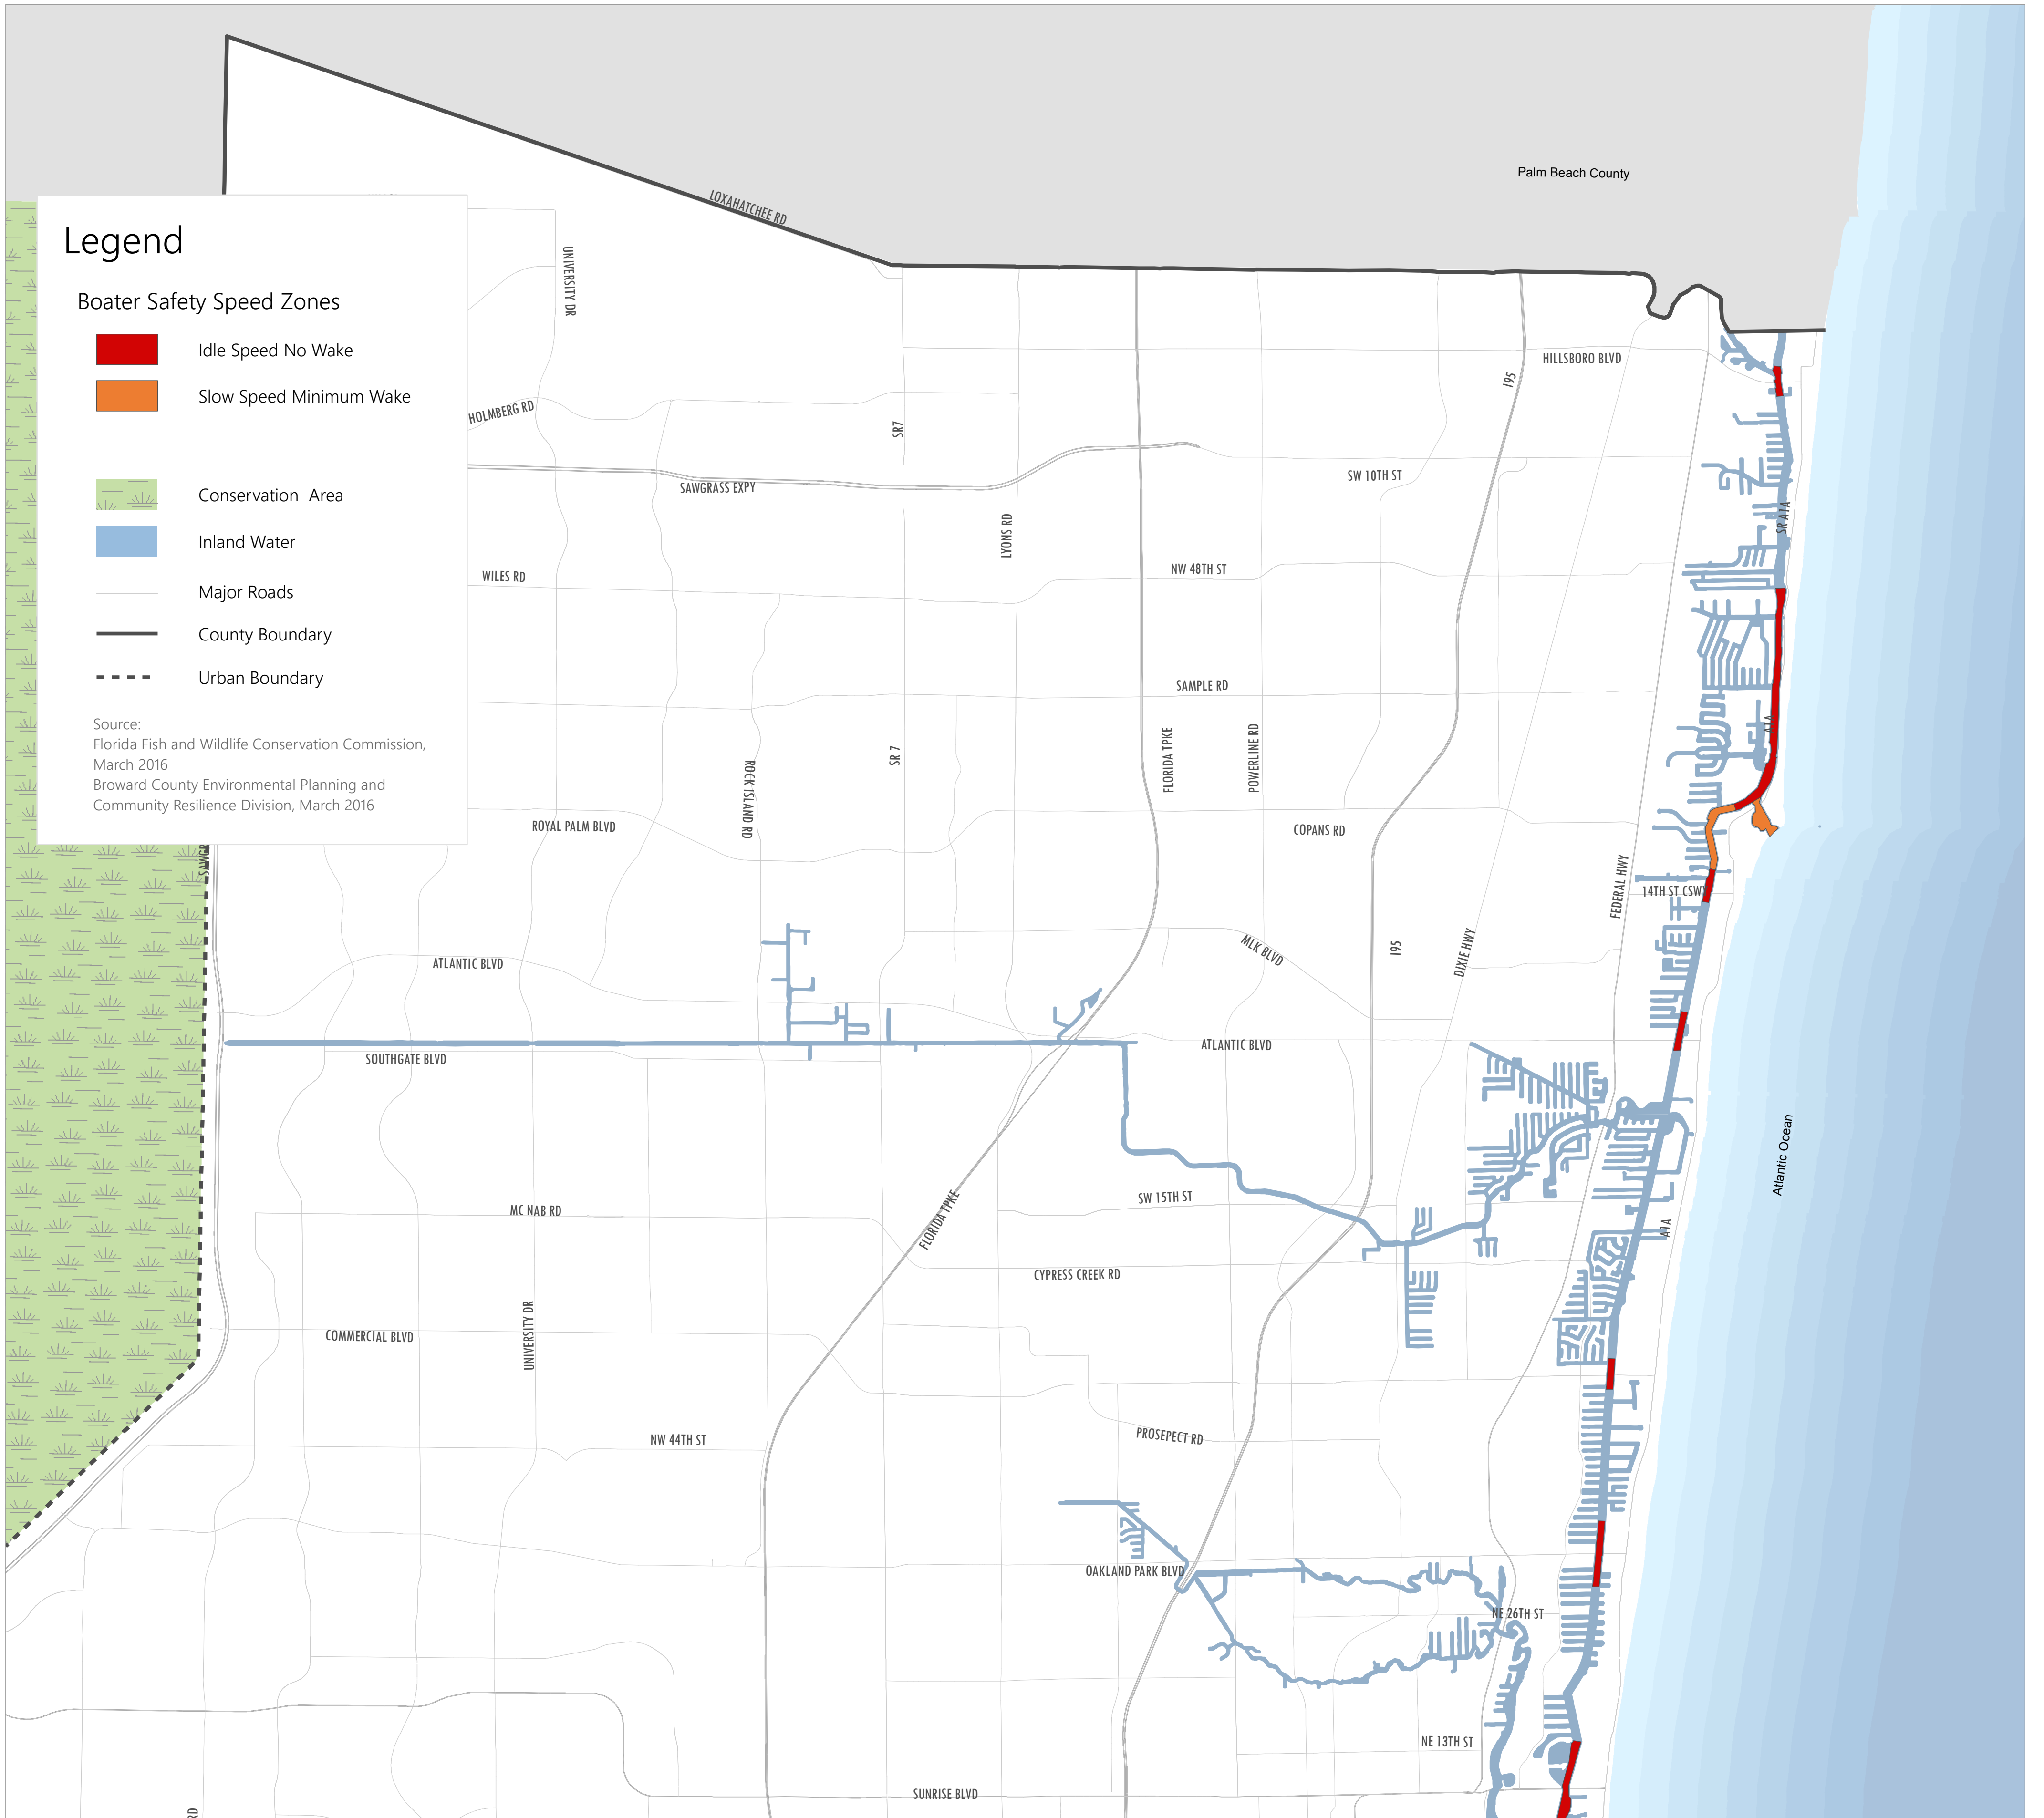

Legend

Boater Safety Speed Zones

- Idle Speed No Wake
- Slow Speed Minimum Wake
- Conservation Area
- Inland Water
- Major Roads
- County Boundary
- Urban Boundary

Source:
Florida Fish and Wildlife Conservation Commission,
March 2016
Broward County Environmental Planning and
Community Resilience Division, March 2016