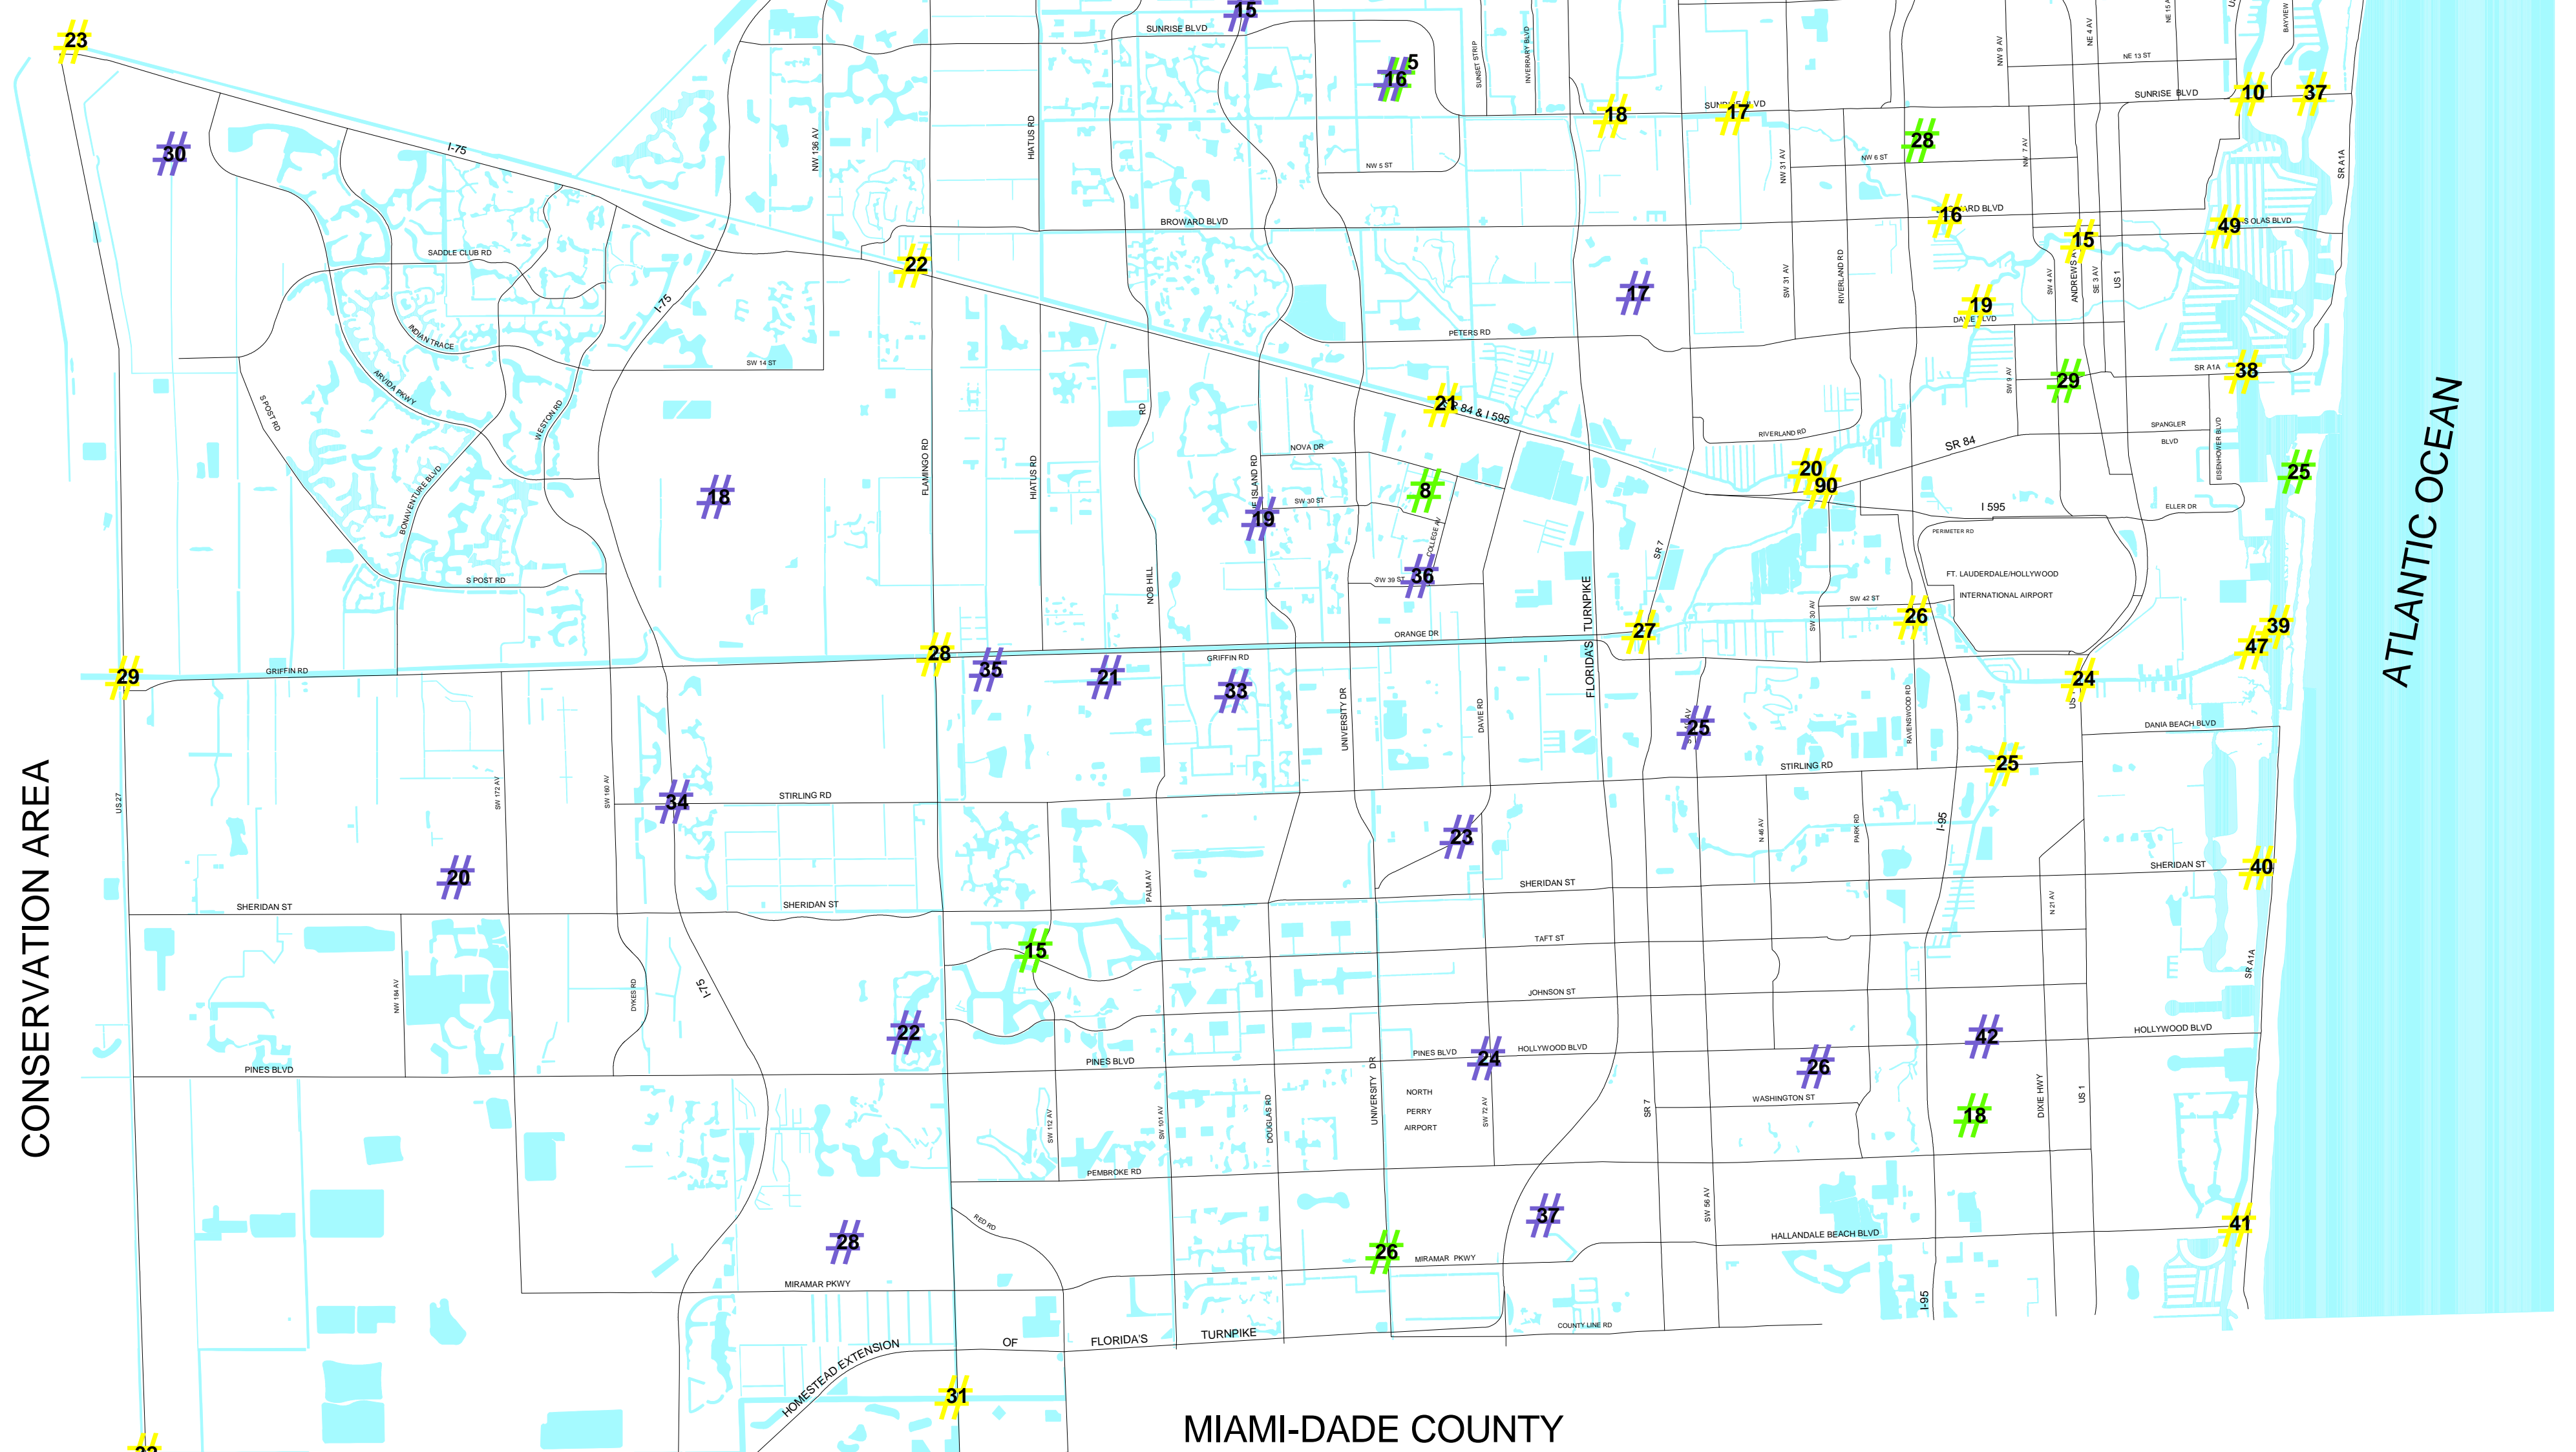

# Air, Surface and Ground Water Monitoring Sites

- # Ground Water Sites
- # Surface Water Sites
- # Air Monitoring Sites

1 0 1 2 3 4 5 Miles

Broward County Department of  
Planning and Environmental Protection  
Geographic Information Systems

Updated June 2000

RS\_PC/c:gisdata/monitor.apr