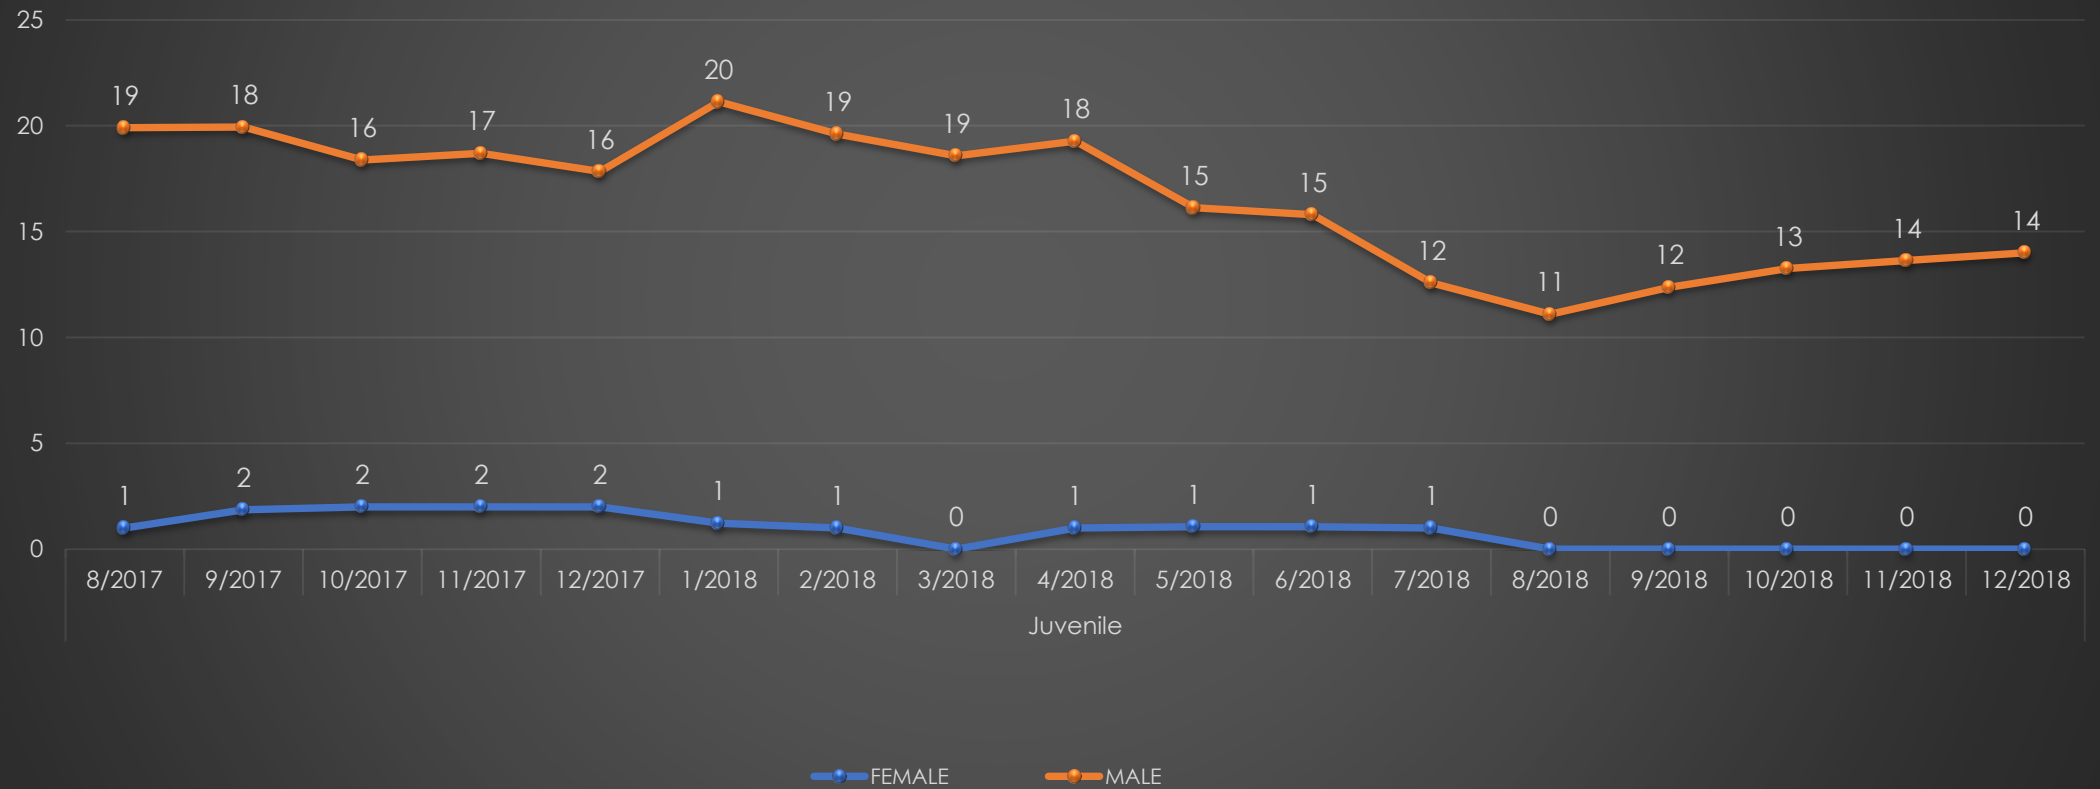

Broward Sheriff's Office Department of Detention Bookings Activity

Data last refreshed at: 2019-01-14 02:34:32.463

Broward Sheriff's Office Department of Detention Average Daily Inmate Population

Data last refreshed at: 2019-01-14 02:34:32.463

Broward Sheriff's Office Department of Detention Average Length of Stay

Data last refreshed at: 2019-01-14 00:07:41.080

Broward Sheriff's Office Department of Detention Juvenile Status

Broward Sheriff's Office Department of Detention Inmates In-Custody – Felony VOP Only