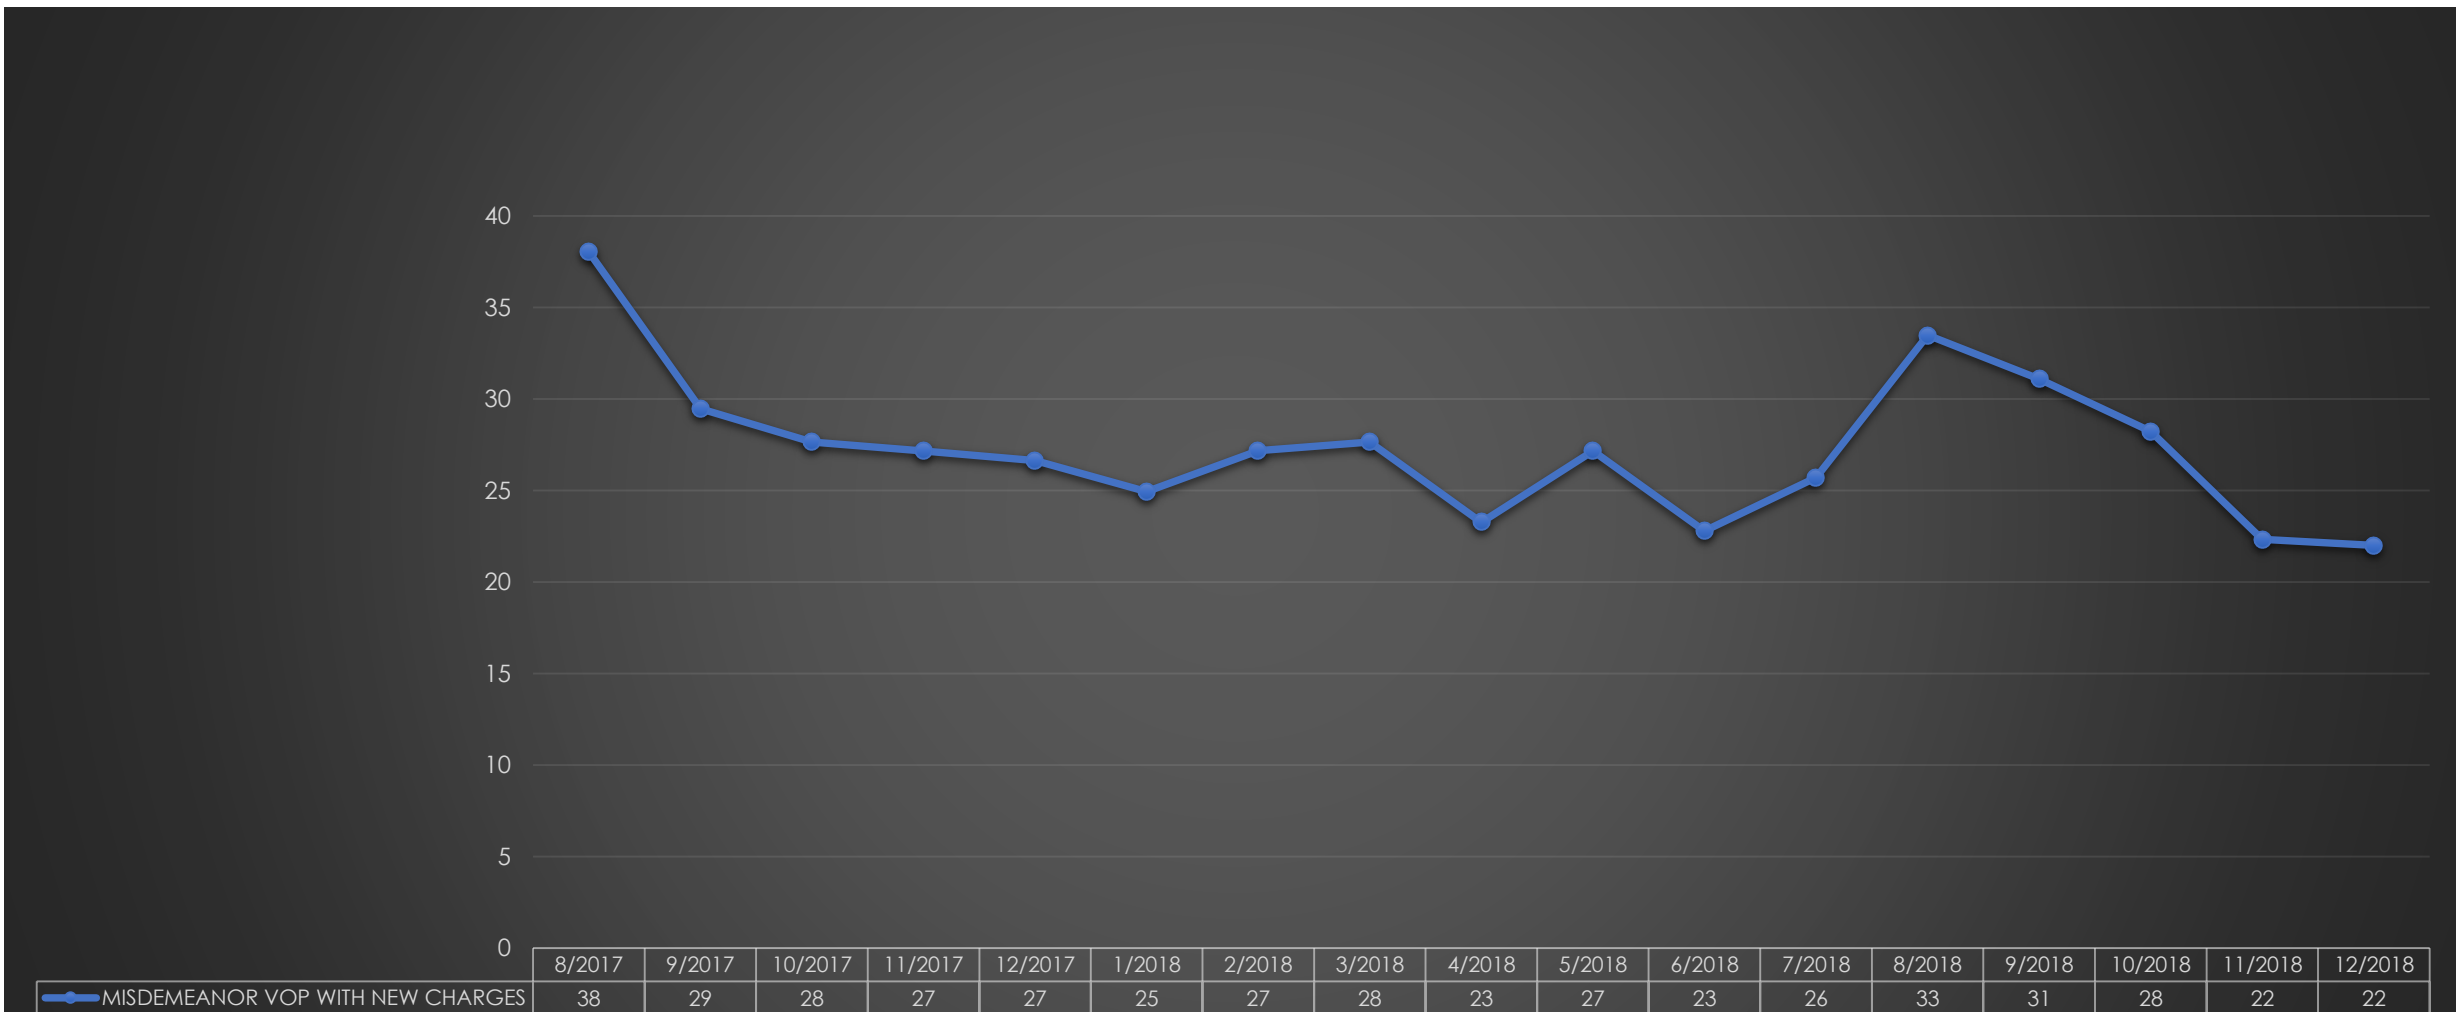

Broward Sheriff's Office Department of Detention Inmates In-Custody – Misdemeanor VOP Only

Data last refreshed at: 2019-01-14 02:34:32.463