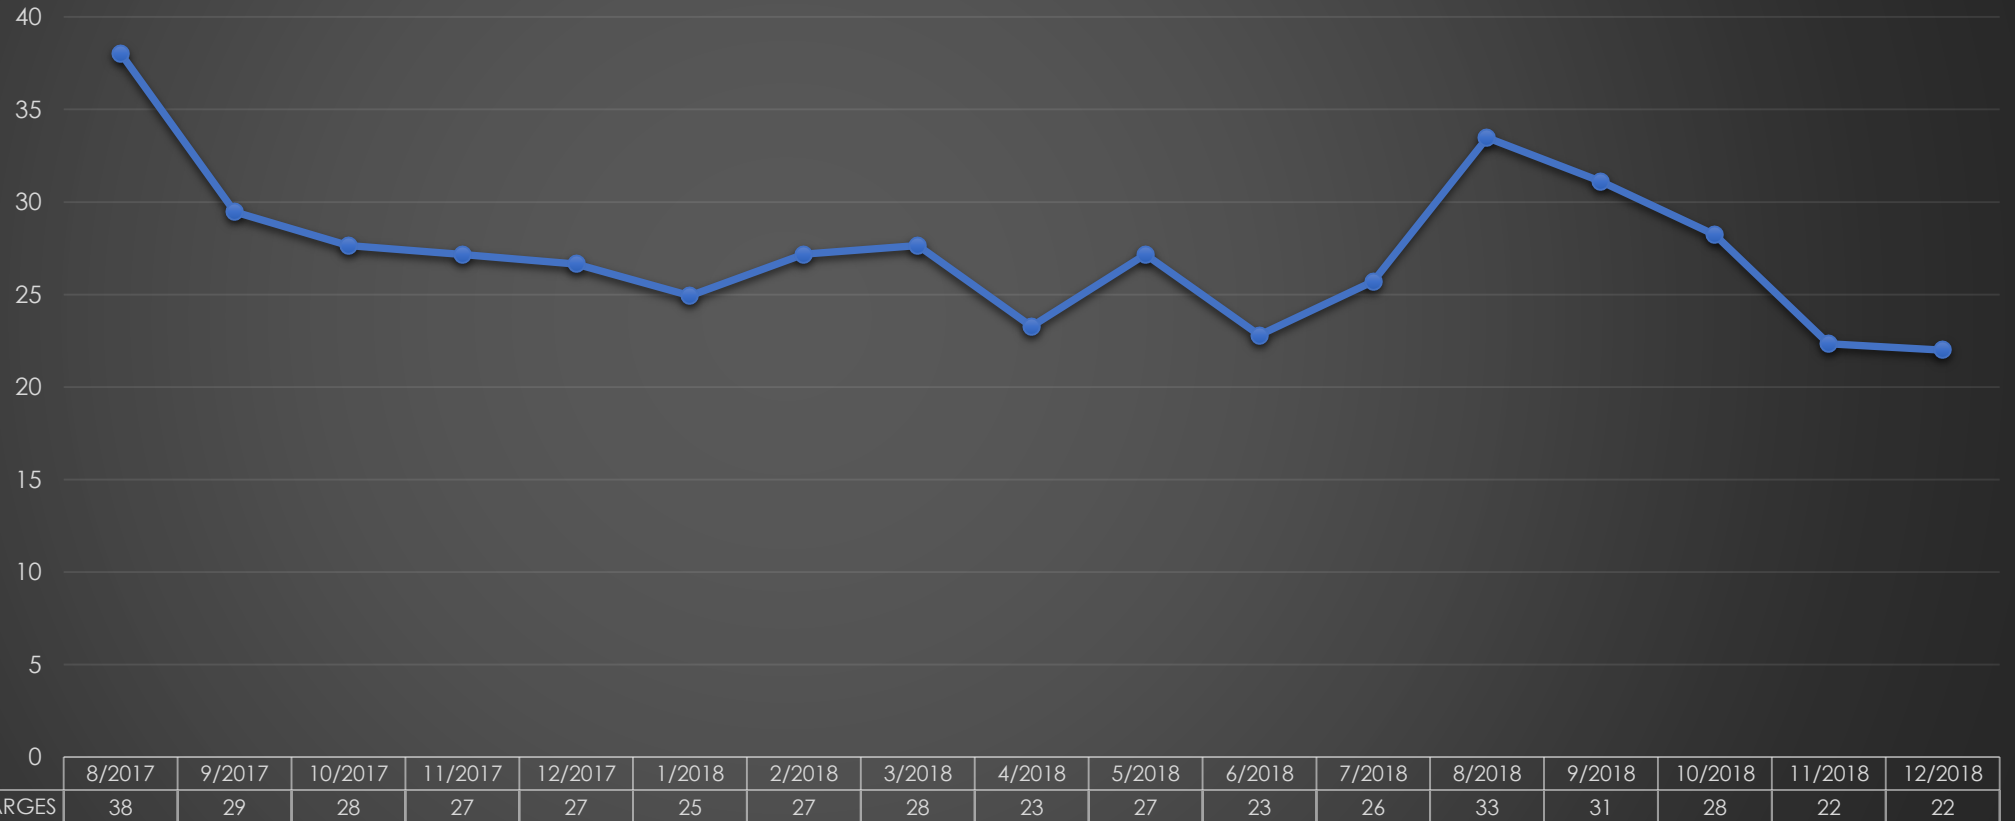

Broward Sheriff's Office Department of Detention Inmates In-Custody – Misdemeanor VOP with New Charges

Data last refreshed at: 2019-01-14 02:34:32.463