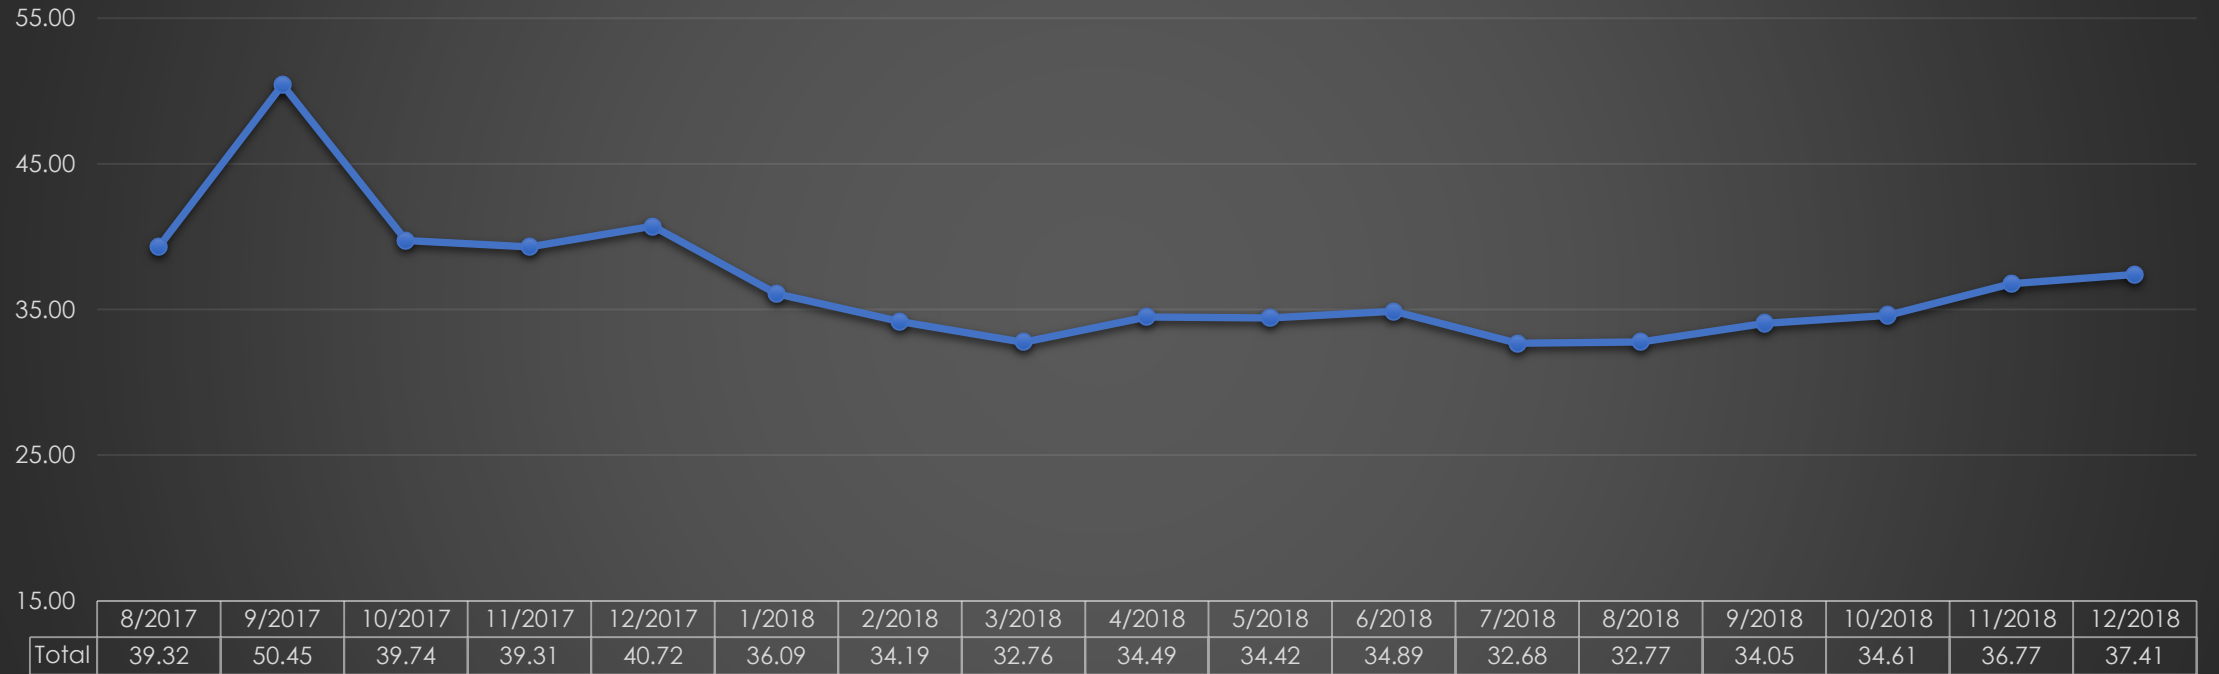

Broward Sheriff's Office Department of Detention Bookings Activity

Data last refreshed at: 2019-01-14 02:34:32.463

Broward Sheriff's Office Department of Detention Average Daily Inmate Population

Data last refreshed at: 2019-01-14 02:34:32.463

Broward Sheriff's Office Department of Detention Average Length of Stay

Data last refreshed at: 2019-01-14 00:07:41.080

Broward Sheriff's Office Department of Detention Juvenile Status

Broward Sheriff's Office Department of Detention Inmates In-Custody – Felony VOP Only