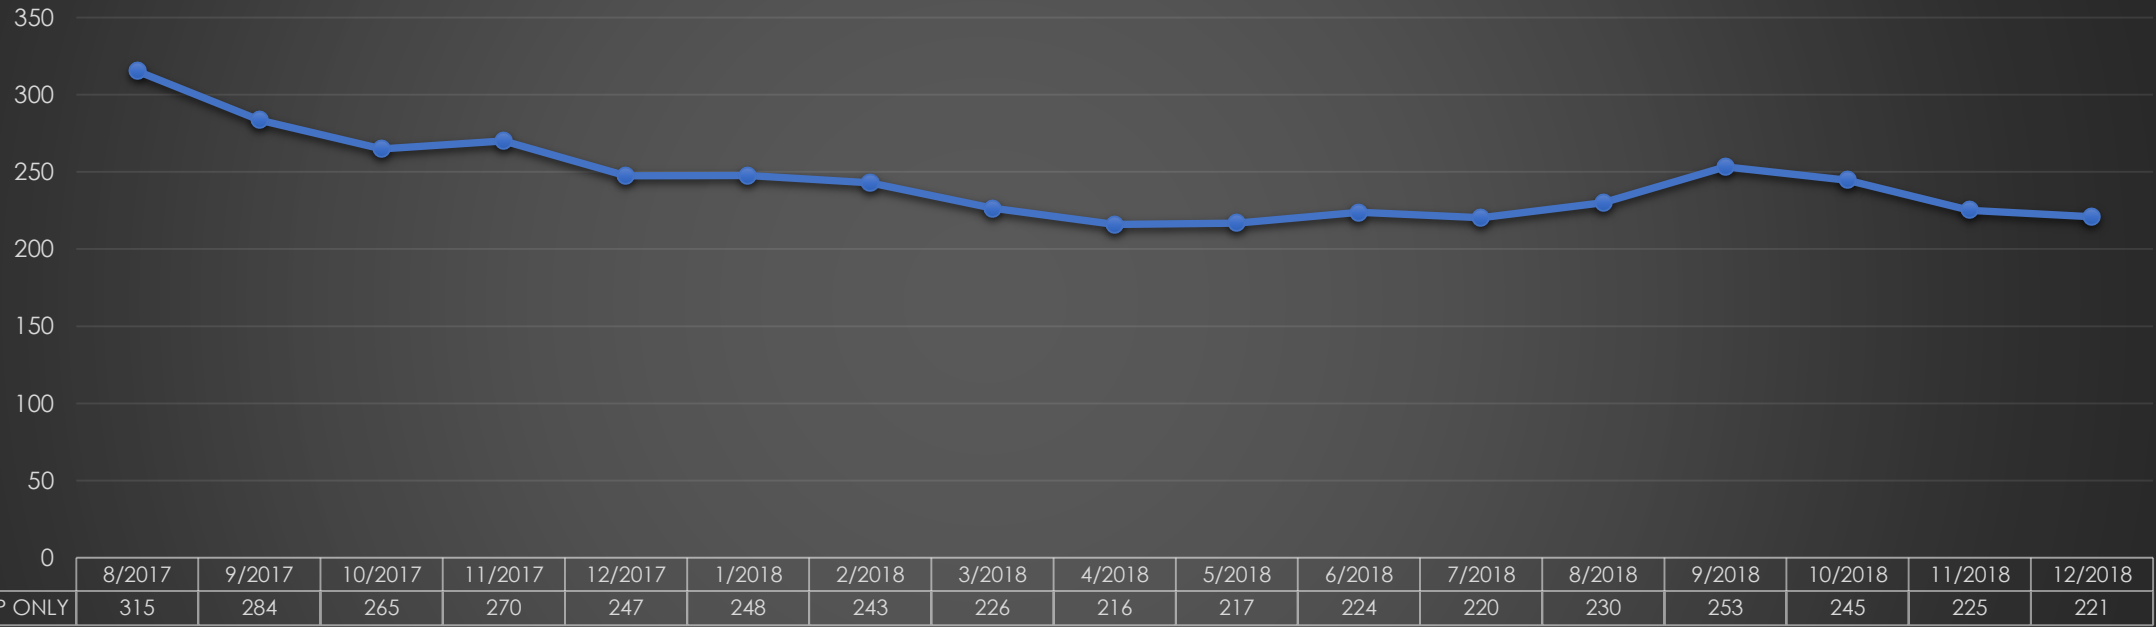

Broward Sheriff's Office Department of Detention Bookings Activity

Data last refreshed at: 2019-01-14 02:34:32.463

Broward Sheriff's Office Department of Detention Average Daily Inmate Population

Data last refreshed at: 2019-01-14 02:34:32.463

Broward Sheriff's Office Department of Detention Average Length of Stay

Data last refreshed at: 2019-01-14 00:07:41.080

Broward Sheriff's Office Department of Detention Juvenile Status

Broward Sheriff's Office Department of Detention Inmates In-Custody – Felony VOP Only