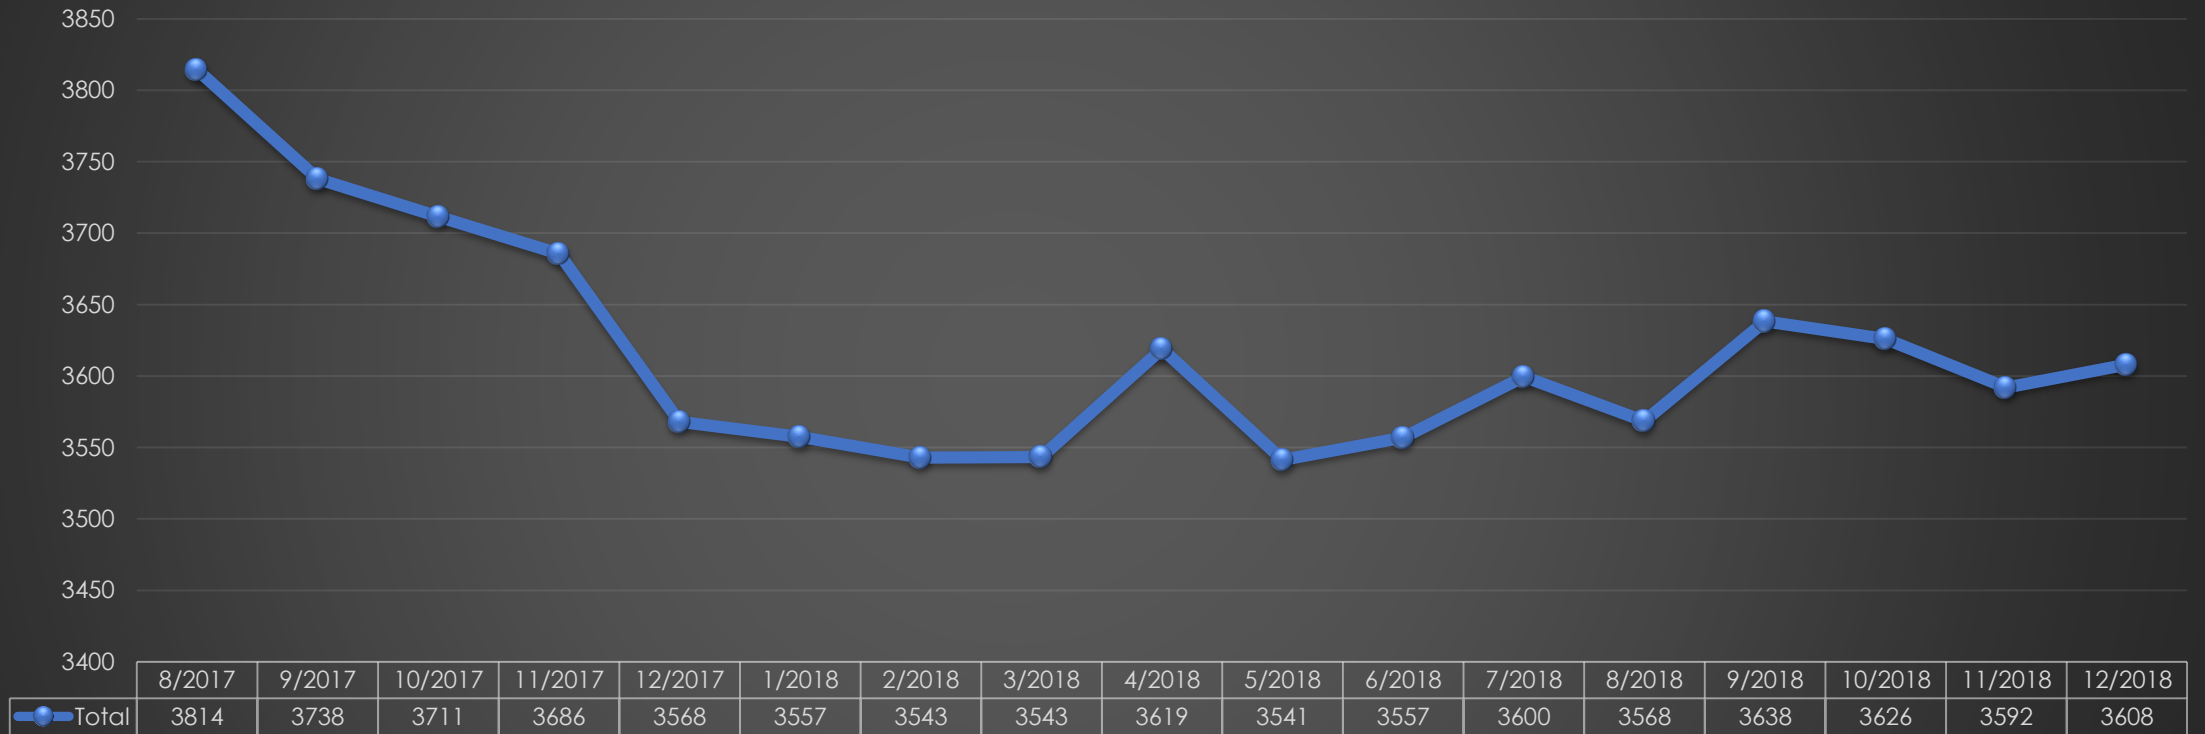

Broward Sheriff's Office Department of Detention Bookings Activity

Data last refreshed at: 2019-01-14 02:34:32.463

Broward Sheriff's Office Department of Detention Average Daily Inmate Population

Data last refreshed at: 2019-01-14 02:34:32.463

Broward Sheriff's Office Department of Detention Average Length of Stay

Data last refreshed at: 2019-01-14 00:07:41.080

Broward Sheriff's Office Department of Detention Juvenile Status

Broward Sheriff's Office Department of Detention Inmates In-Custody – Felony VOP Only