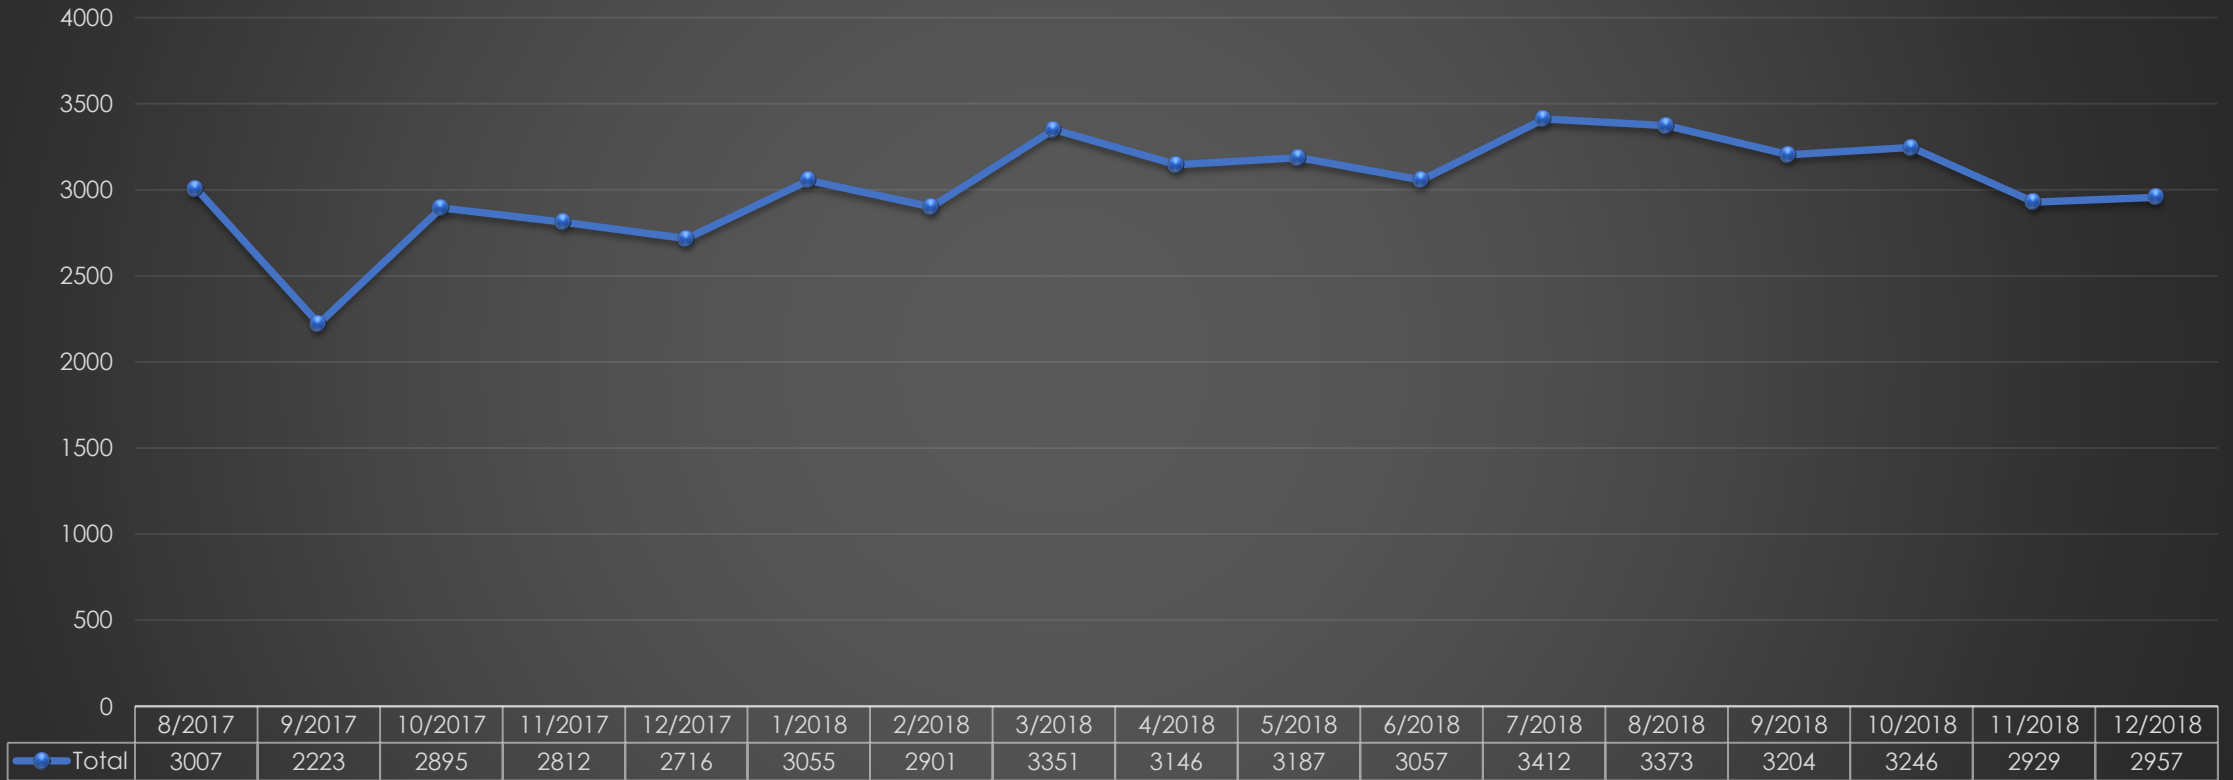

Broward Sheriff's Office Department of Detention Bookings Activity

Data last refreshed at: 2019-01-14 02:34:32.463

Broward Sheriff's Office Department of Detention Average Daily Inmate Population

Data last refreshed at: 2019-01-14 02:34:32.463

Broward Sheriff's Office Department of Detention Average Length of Stay

Data last refreshed at: 2019-01-14 00:07:41.080

Broward Sheriff's Office Department of Detention Juvenile Status

Broward Sheriff's Office Department of Detention Inmates In-Custody – Felony VOP Only