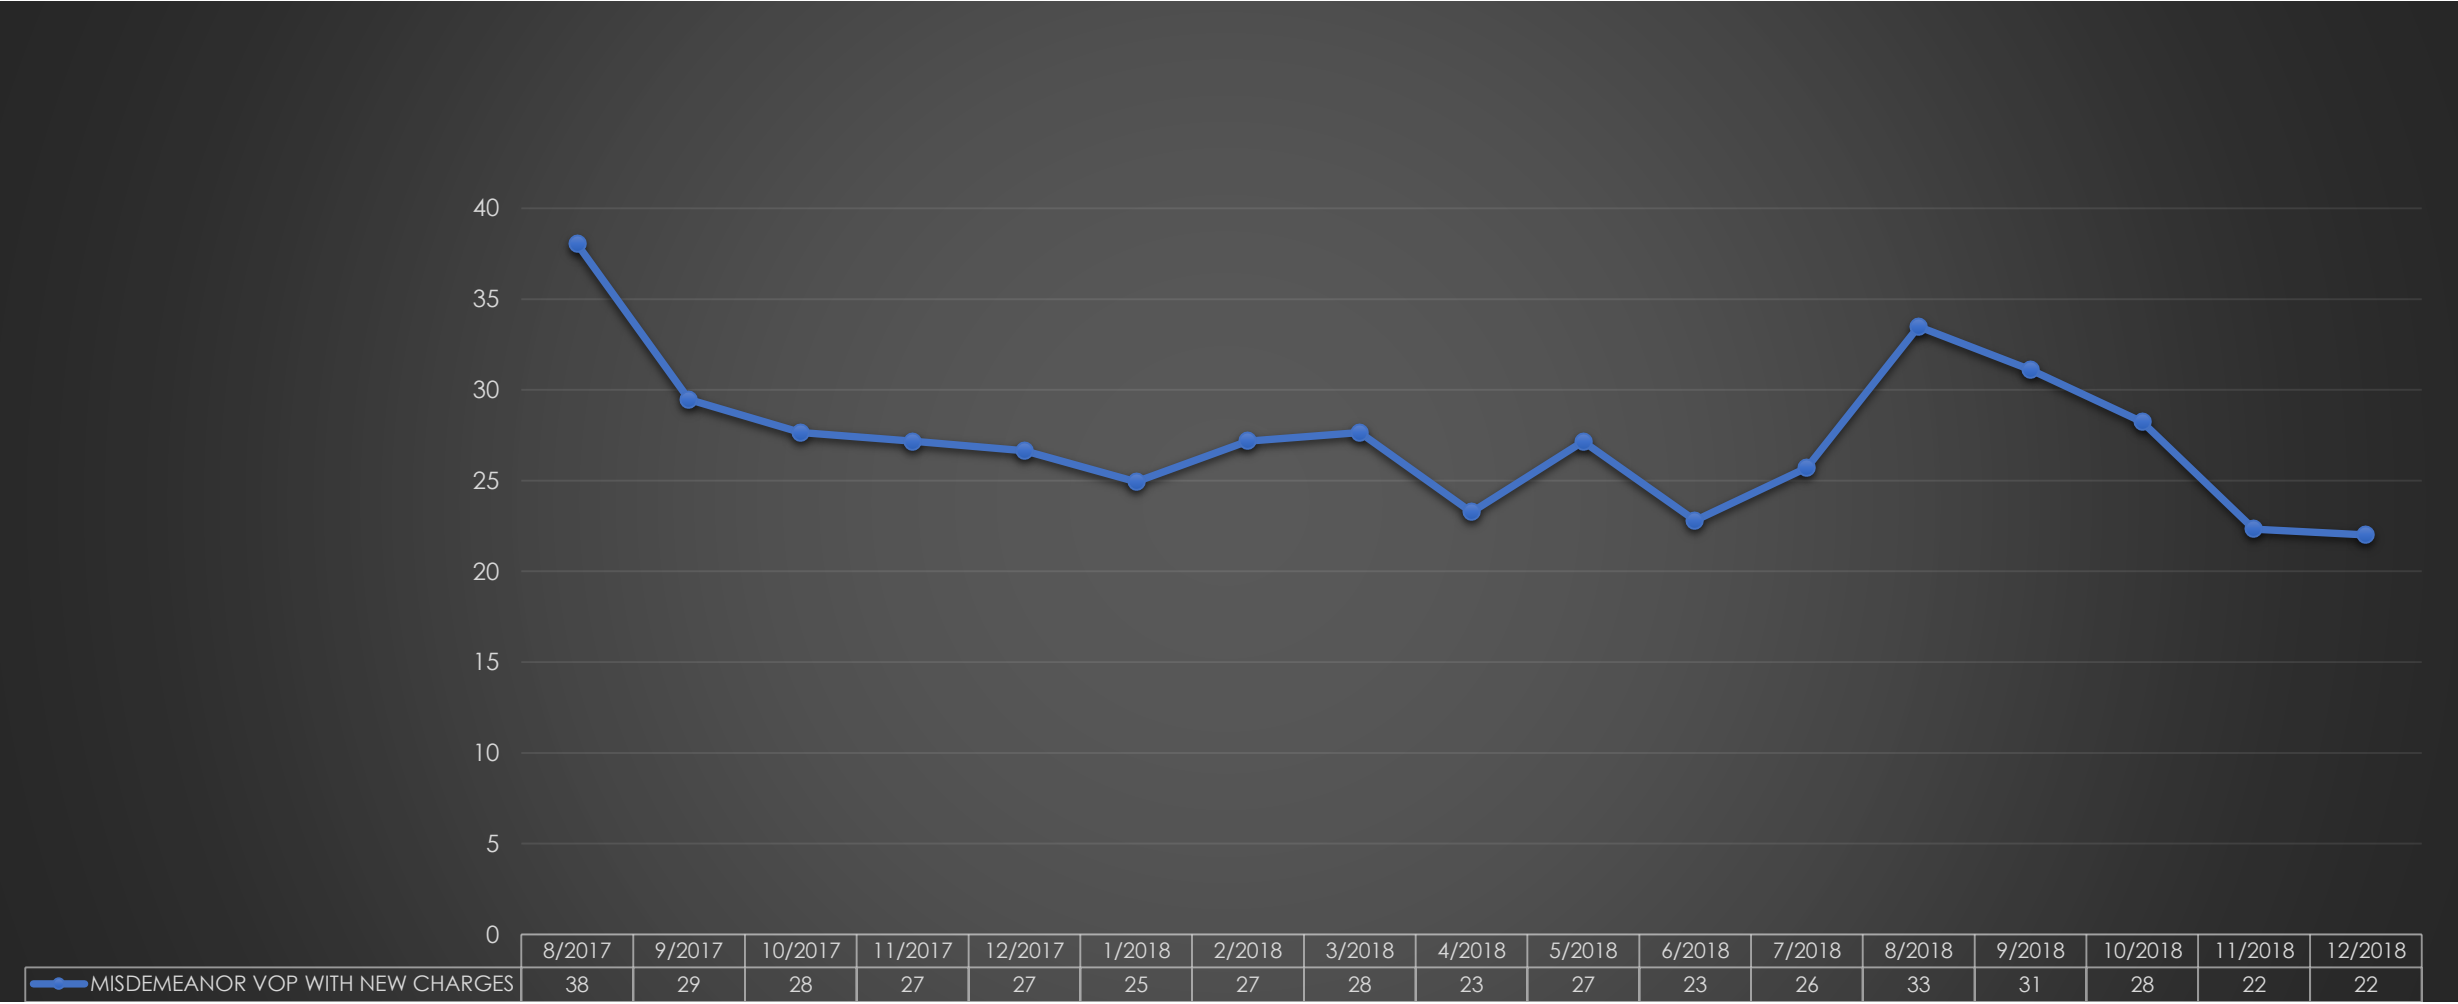

**Broward Sheriff's Office
Department of Detention
Inmates In-Custody – Felony VOP with New Charges**

Data last refreshed at: 2019-01-14 02:34:32.463