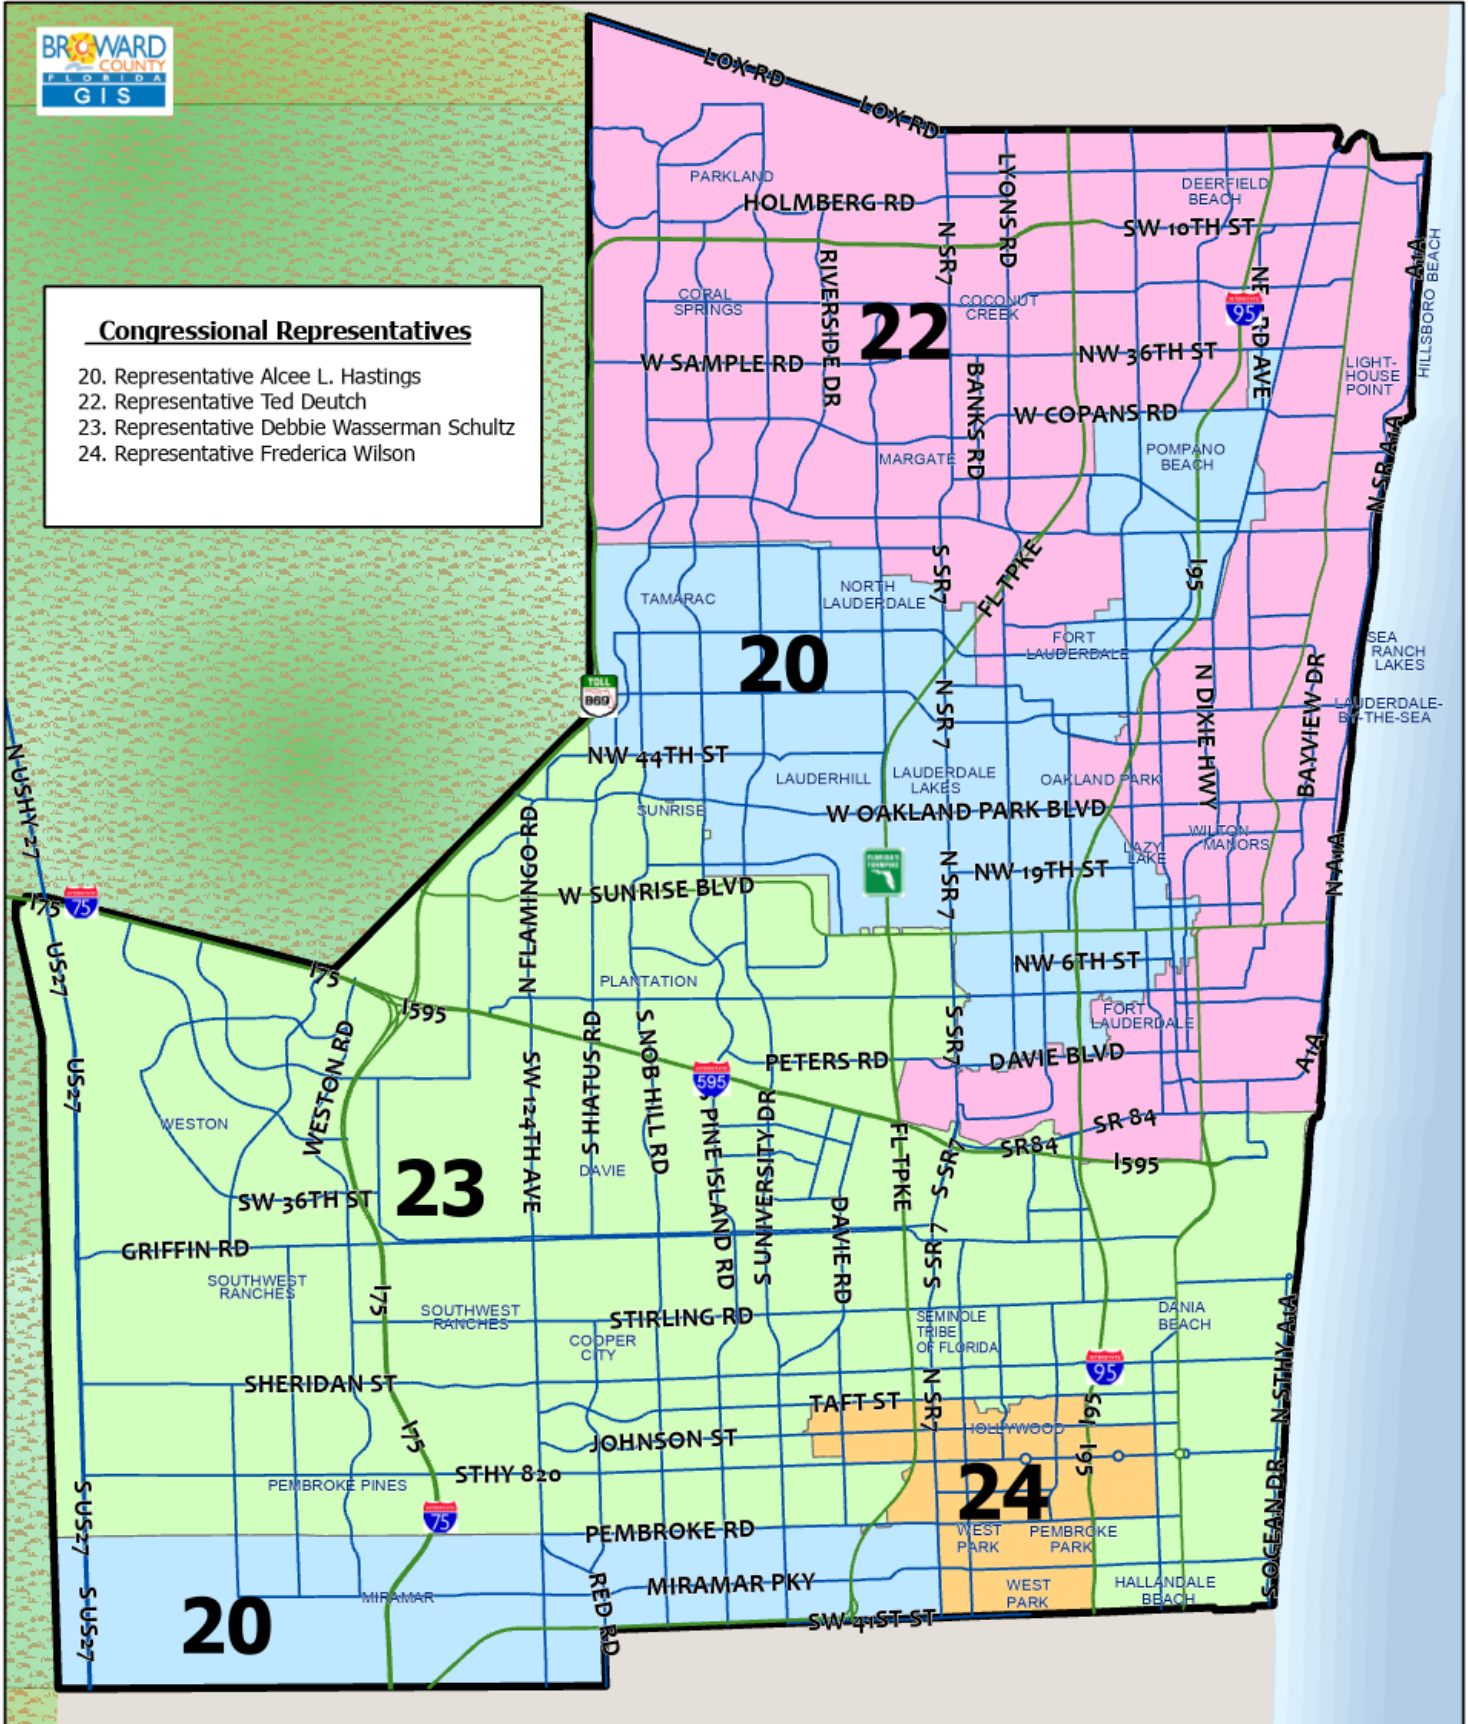

116th U.S. CONGRESSIONAL DISTRICTS

Congressional Representatives

- 20. Representative Alcee L. Hastings
- 22. Representative Ted Deutch
- 23. Representative Debbie Wasserman Schultz
- 24. Representative Frederica Wilson

This map is for conceptual purposes only and should not be used for legal boundary determinations.

Prepared By:
 GIS Section
 Planning and Development Management Division
 Environmental Protection and Growth Management Department