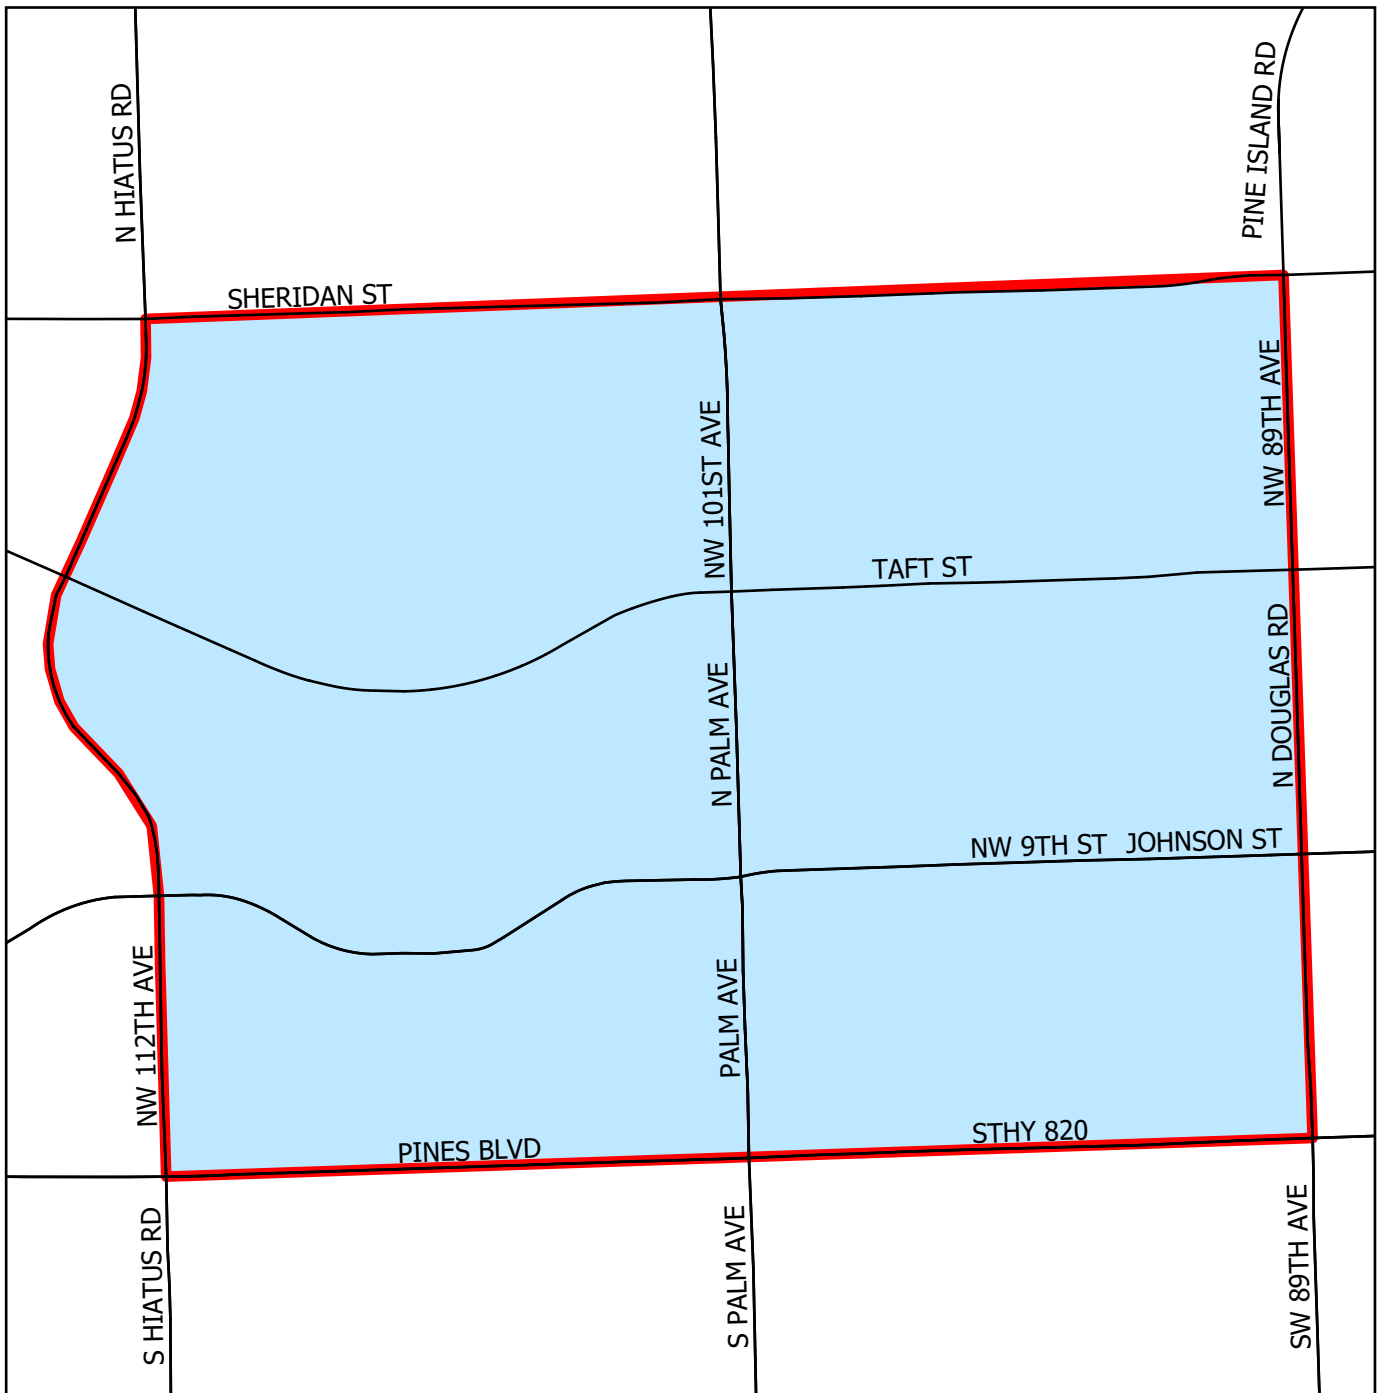

City of Pembroke Pines Truck Mounted Larviciding Proposed Spray Areas

Prepared by:
Mosquito Control Section
Highway and Bridge Maintenance Division
Public Works Department

Legend
 Spray Area

Cities of Dania Beach, Ft. Lauderdale and Hollywood Truck Mounted Larviciding Proposed Spray Areas

Prepared by:
Mosquito Control Section
Highway and Bridge Maintenance Division
Public Works Department

Legend

Spray Area