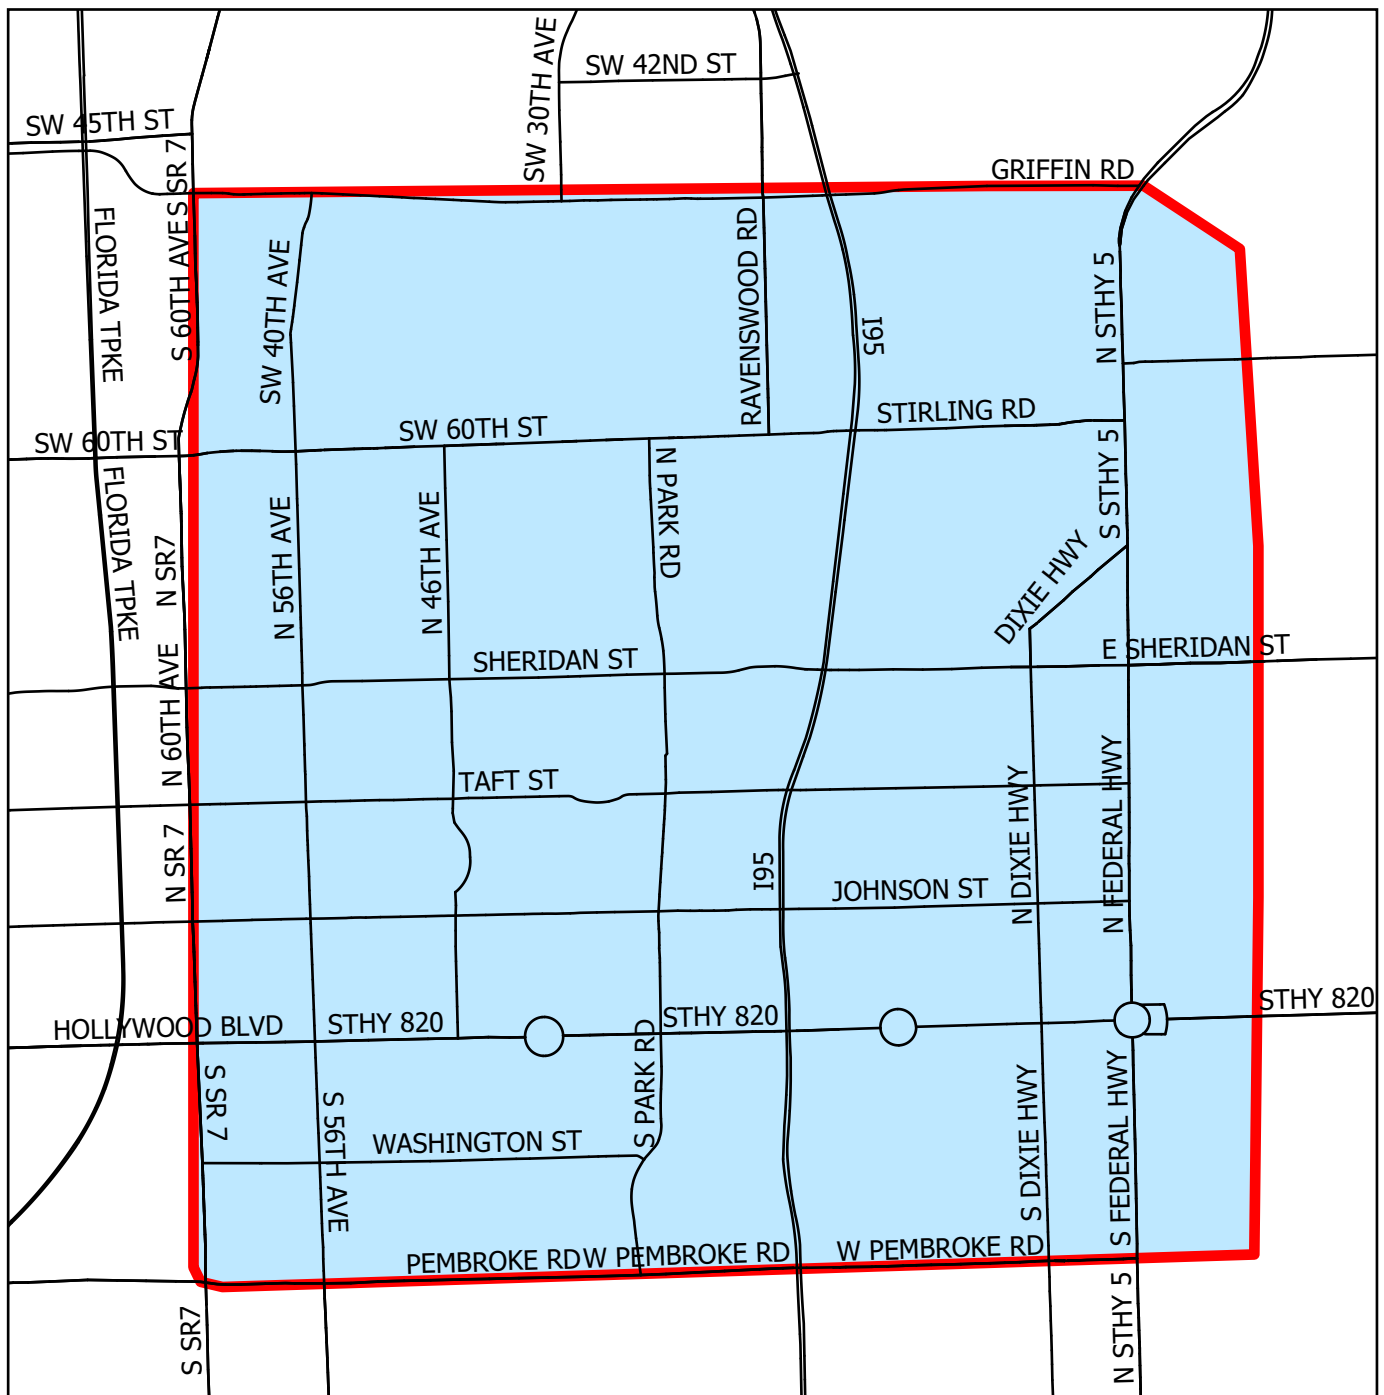

City of Pembroke Pines Truck Mounted Larviciding Proposed Spray Areas

Prepared by:
Mosquito Control Section
Highway and Bridge Maintenance Division
Public Works Department

Legend
 Spray Area

Cities of Dania Beach, Ft. Lauderdale and Hollywood Truck Mounted Larviciding Proposed Spray Areas

Prepared by:
Mosquito Control Section
Highway and Bridge Maintenance Division
Public Works Department

Legend

Spray Area