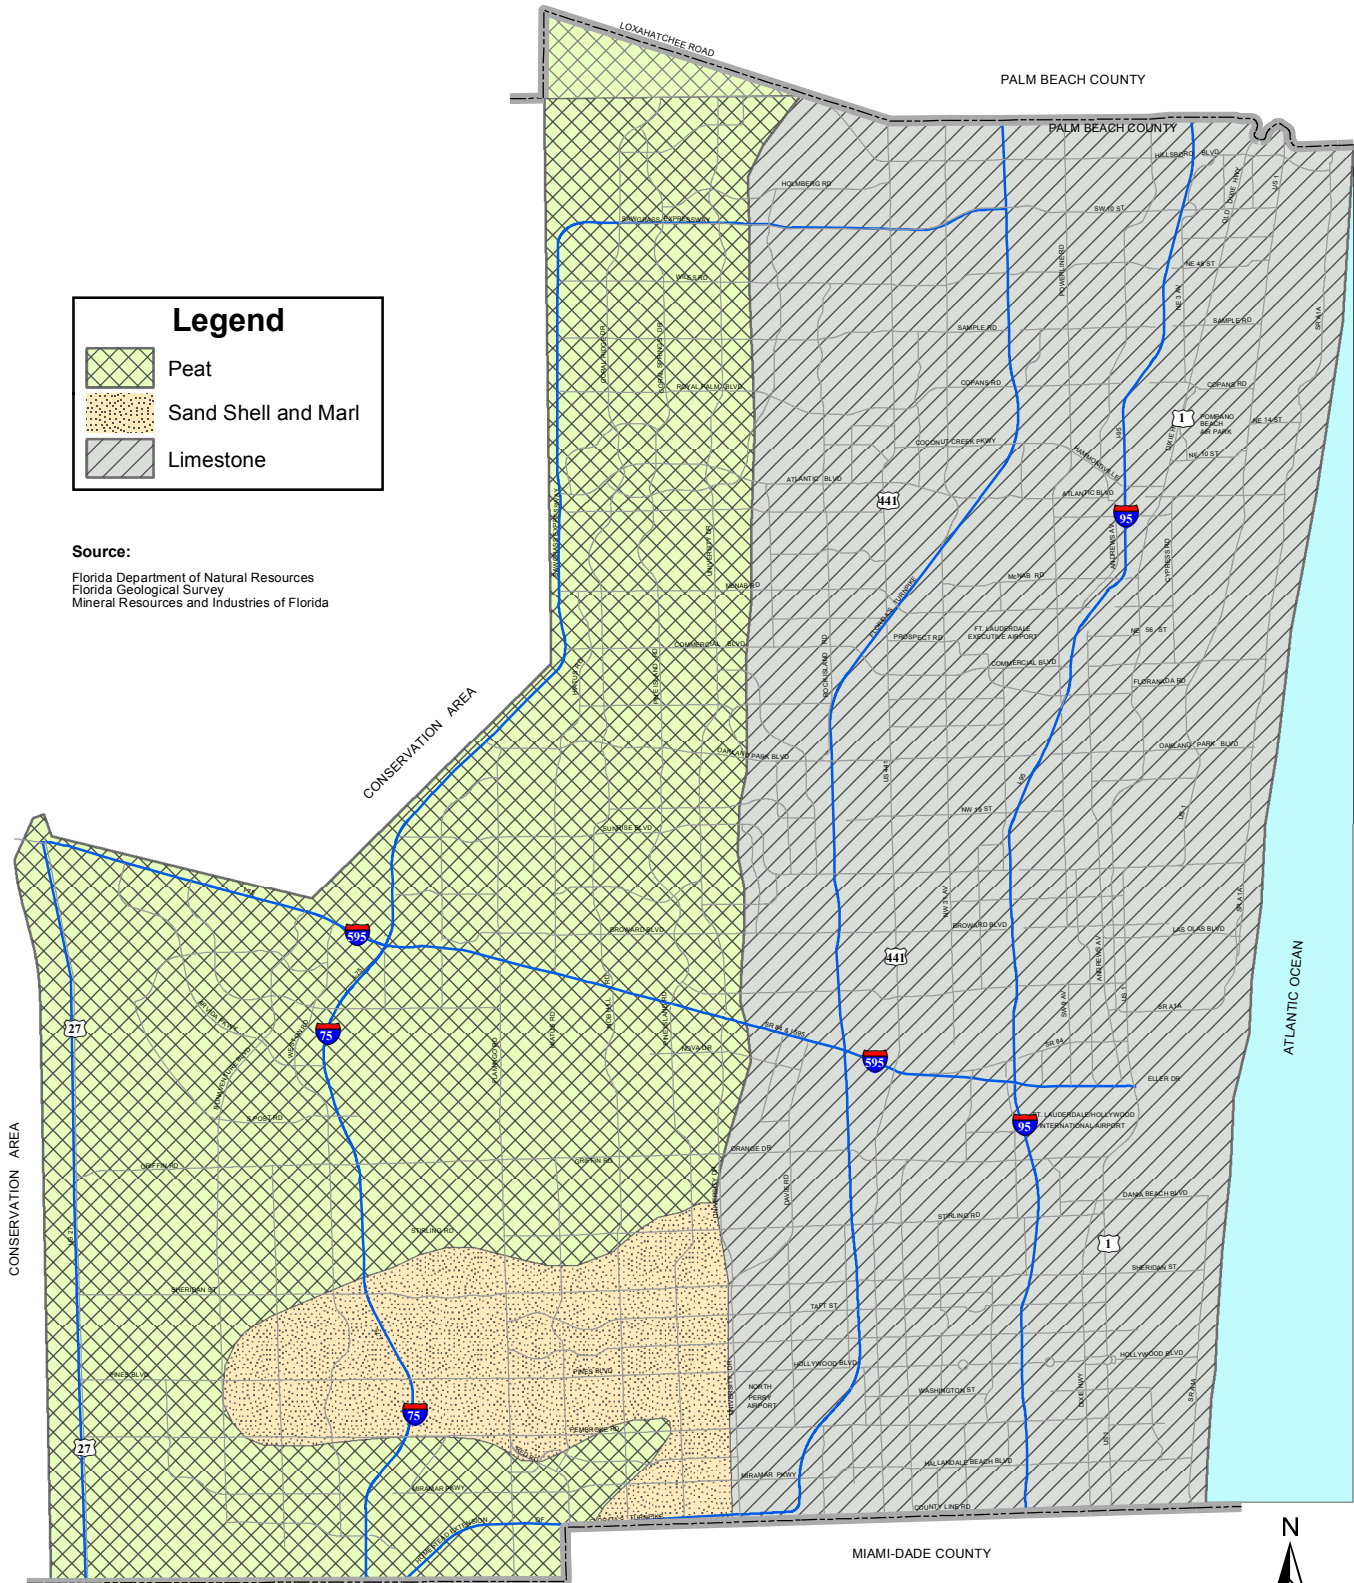

BROWARD COUNTY LAND USE PLAN

Natural Resource Map Series- Eastern Broward County: Mineral Resources

Legend

- Peat
- Sand Shell and Marl
- Limestone

Source:

NOT TO SCALE