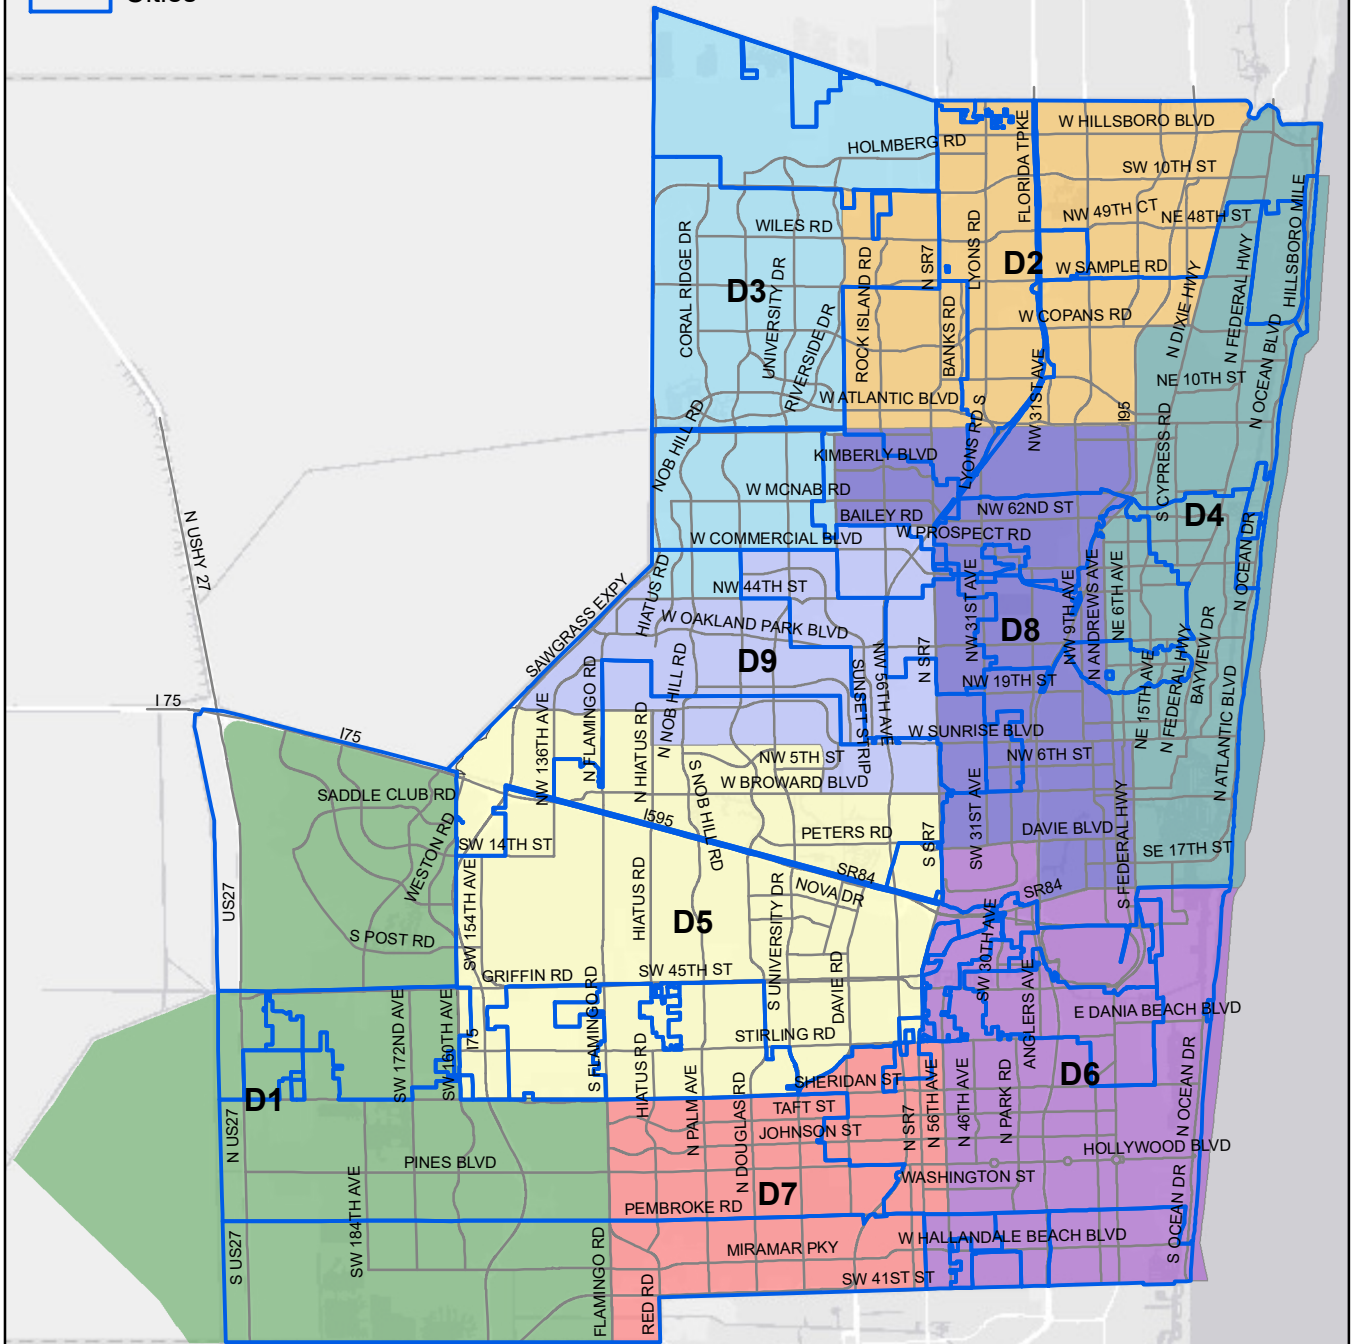

# Broward Redistricting Map A

 Cities

Service Layer Credits: Esri, HERE, Garmin, (c) OpenStreetMap contributors, and the GIS user community

Map created by the FIU Metropolitan Center, November 2021.