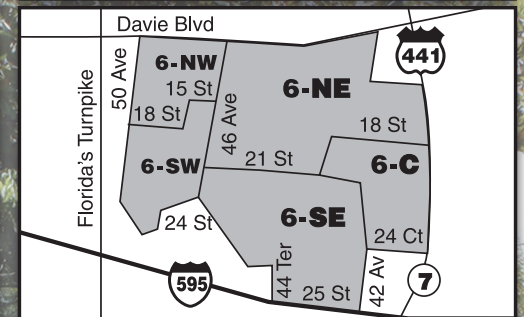

## Neighborhood: Broadview Park

### Garbage

6B-NE...Wednesdays & Saturdays  
6B-C.....Wednesdays & Saturdays  
6B-SE...Wednesdays & Saturdays  
6B-NW.....Mondays & Thursdays  
6B-SW.....Mondays & Thursdays

### Recycling

6B-NE.....Wednesdays  
6B-C.....Wednesdays  
6B-SE.....Wednesdays  
6B-NW.....Mondays  
6B-SW.....Mondays

### Service Area 6