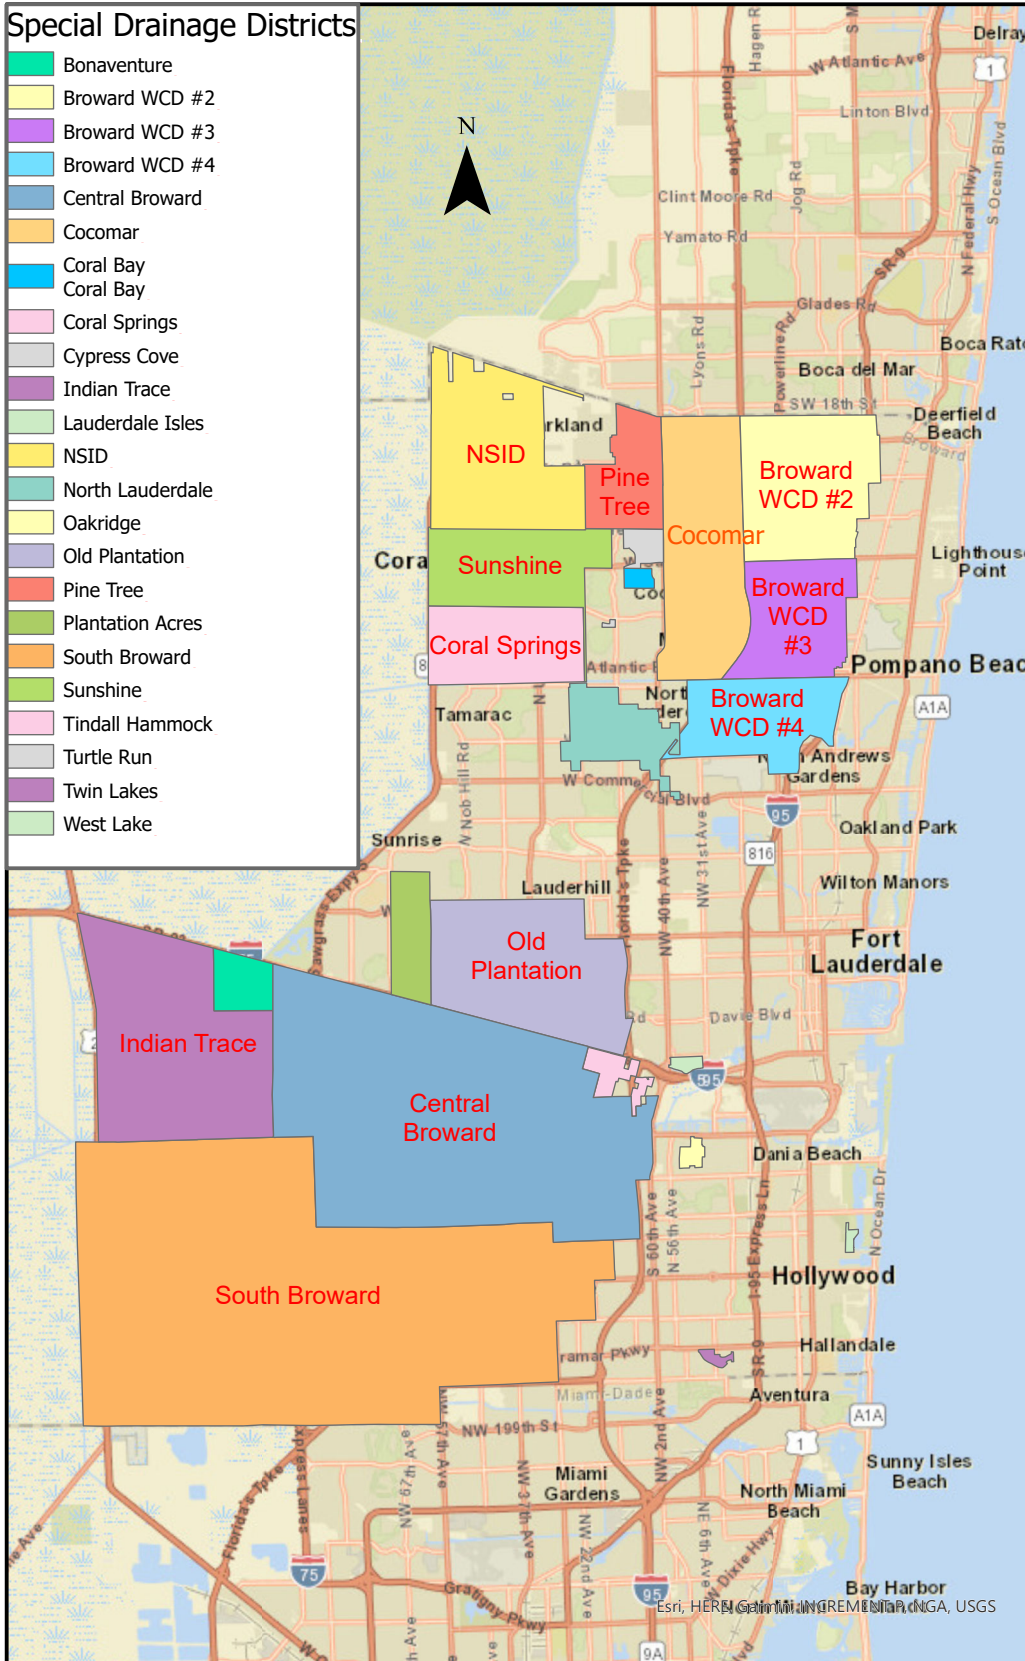

Special Drainage Districts

- Bonaventure
- Broward WCD #2
- Broward WCD #3
- Broward WCD #4
- Central Broward
- Cocomar
- Coral Bay
- Coral Bay
- Coral Springs
- Cypress Cove
- Indian Trace
- Lauderdale Isles
- NSID
- North Lauderdale
- Oakridge
- Old Plantation
- Pine Tree
- Plantation Acres
- South Broward
- Sunshine
- Tindall Hammock
- Turtle Run
- Twin Lakes
- West Lake

Broward County Special Drainage Districts

Broward County Water Management Division
Sept. 2021