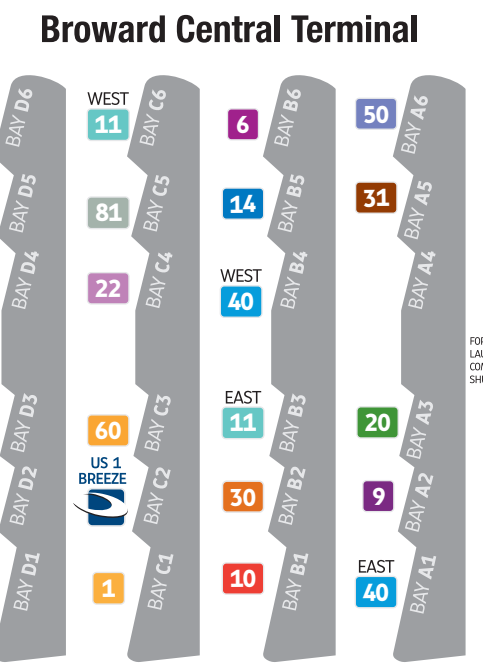

- Map Legend**
- Street
 - County Line
 - Interstate
 - State Road
 - Federal Highway
 - Florida's Turnpike
 - Broward County Transit Bus Route
 - Tri-Rail
 - Commuter Limited Stop Service
 - Breeze Stop
 - 95 Express Route 106 Miramar Regional Park to Miami Civic Center
 - 95 Express Route 108 Miramar Park & Ride to Miami Civic Center
 - 95 Express Route 109 CS Smith Park/Miramar Park & Ride to Downtown Miami
 - 595 Express Route 110 Sunrise to Miami/Brickell
 - 595 Express Route 114 Sunrise to Miami/Civic Center
 - Park and Ride Lot

Golden Glades Park and Ride/
Tri-Rail Station/Greyhound Station
BCT Connection 441 Breeze 18
MDT Connections

Express routes continue to Miami.
See individual timetables for
more information.