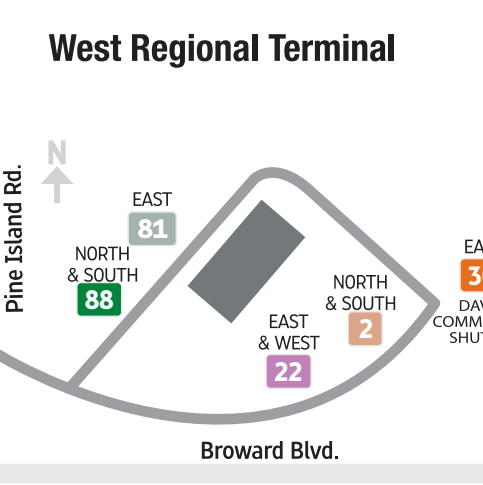

- Map Legend**
- Street
 - County Line
 - Interstate
 - State Road
 - Federal Highway
 - Florida's Turnpike
 - Broward County Transit Bus Route
 - Tri-Rail
 - Commuter Limited Stop Service
 - Breeze Stop
 - 95 Express Route 106 Miramar Regional Park to Miami Civic Center
 - 95 Express Route 108 Miramar Park & Ride to Miami Civic Center
 - 95 Express Route 109 CS Smith Park/Miramar Park & Ride to Downtown Miami
 - 595 Express Route 110 Sunrise to Miami/Brickell
 - 595 Express Route 114 Sunrise to Miami/Civic Center
 - Park and Ride Lot

Golden Glades Park and Ride/
Tri-Rail Station/Greyhound Station
BCT Connection 441 Breeze 18
MDT Connections

Express routes continue to Miami.
See individual timetables for
more information.