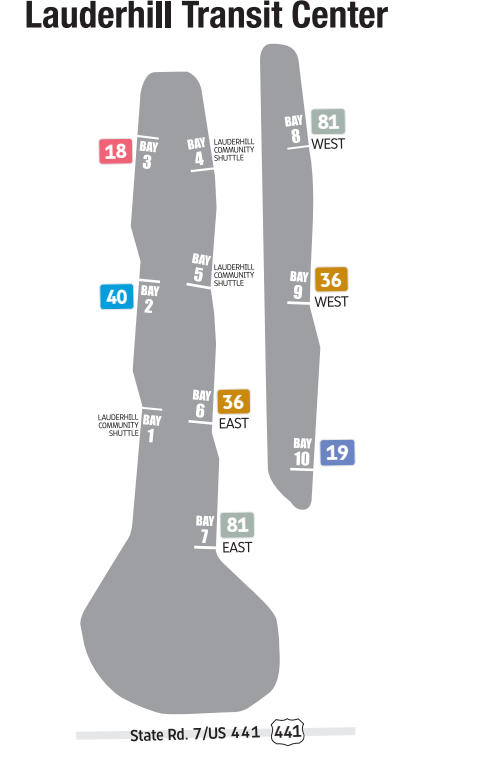

- Map Legend**
- Street
 - County Line
 - Interstate
 - State Road
 - Federal Highway
 - Florida's Turnpike
 - Broward County Transit Bus Route
 - Tri-Rail
 - Commuter Limited Stop Service
 - Breeze Stop
 - 95 Express Route 106 Miramar Regional Park to Miami Civic Center
 - 95 Express Route 108 Miramar Park & Ride to Miami Civic Center
 - 95 Express Route 109 CS Smith Park/Miramar Park & Ride to Downtown Miami
 - 595 Express Route 110 Sunrise to Miami/Brickell
 - 595 Express Route 114 Sunrise to Miami/Civic Center
 - Park and Ride Lot

Golden Glades Park and Ride/
Tri-Rail Station/Greyhound Station
BCT Connection 441 Breeze 18
MDT Connections

Express routes continue to Miami.
See individual timetables for
more information.