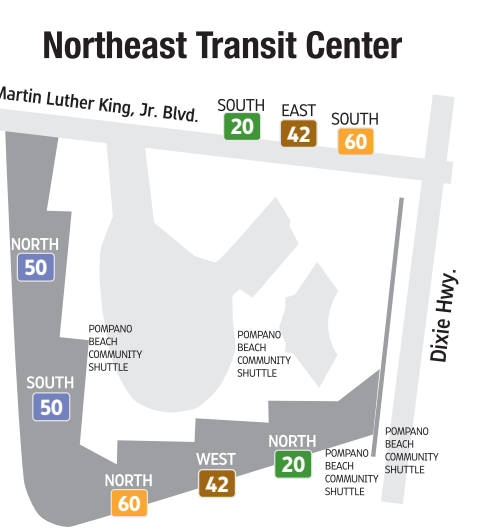

- Map Legend**
- Street
 - County Line
 - Interstate
 - State Road
 - Federal Highway
 - Florida's Turnpike
 - Broward County Transit Bus Route
 - Tri-Rail
 - Commuter Limited Stop Service
 - Breeze Stop
 - 95 Express Route 106 Miramar Regional Park to Miami Civic Center
 - 95 Express Route 108 Miramar Park & Ride to Miami Civic Center
 - 95 Express Route 109 CS Smith Park/Miramar Park & Ride to Downtown Miami
 - 595 Express Route 110 Sunrise to Miami/Brickell
 - 595 Express Route 114 Sunrise to Miami/Civic Center
 - Park and Ride Lot

Golden Glades Park and Ride/
Tri-Rail Station/Greyhound Station
BCT Connection 441 Breeze 18
MDT Connections

Express routes continue to Miami.
See individual timetables for
more information.