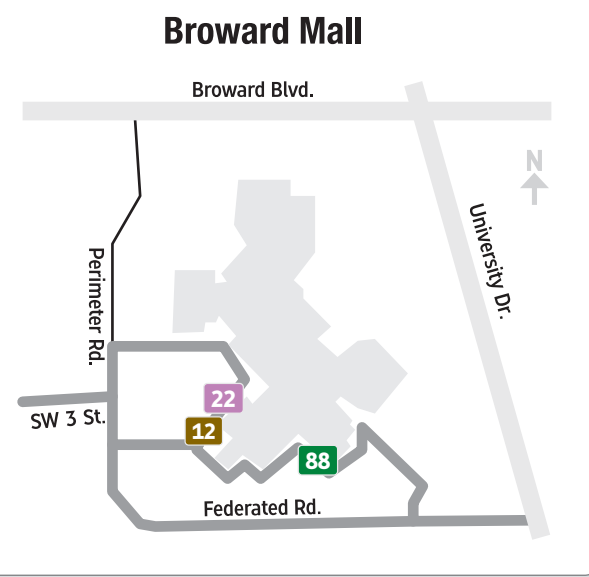

- Map Legend**
- Street
 - County Line
 - Interstate
 - State Road
 - Federal Highway
 - Florida's Turnpike
 - Broward County Transit Bus Route
 - Tri-Rail
 - Commuter Limited Stop Service
 - Breeze Stop
 - 95 Express Route 106 Miramar Regional Park to Miami Civic Center
 - 95 Express Route 108 Miramar Park & Ride to Miami Civic Center
 - 95 Express Route 109 CS Smith Park/Miramar Park & Ride to Downtown Miami
 - 595 Express Route 110 Sunrise to Miami/Brickell
 - 595 Express Route 114 Sunrise to Miami/Civic Center
 - Park and Ride Lot

Golden Glades Park and Ride/
Tri-Rail Station/Greyhound Station
BCT Connection 441 Breeze 18
MDT Connections

Express routes continue to Miami.
See individual timetables for
more information.