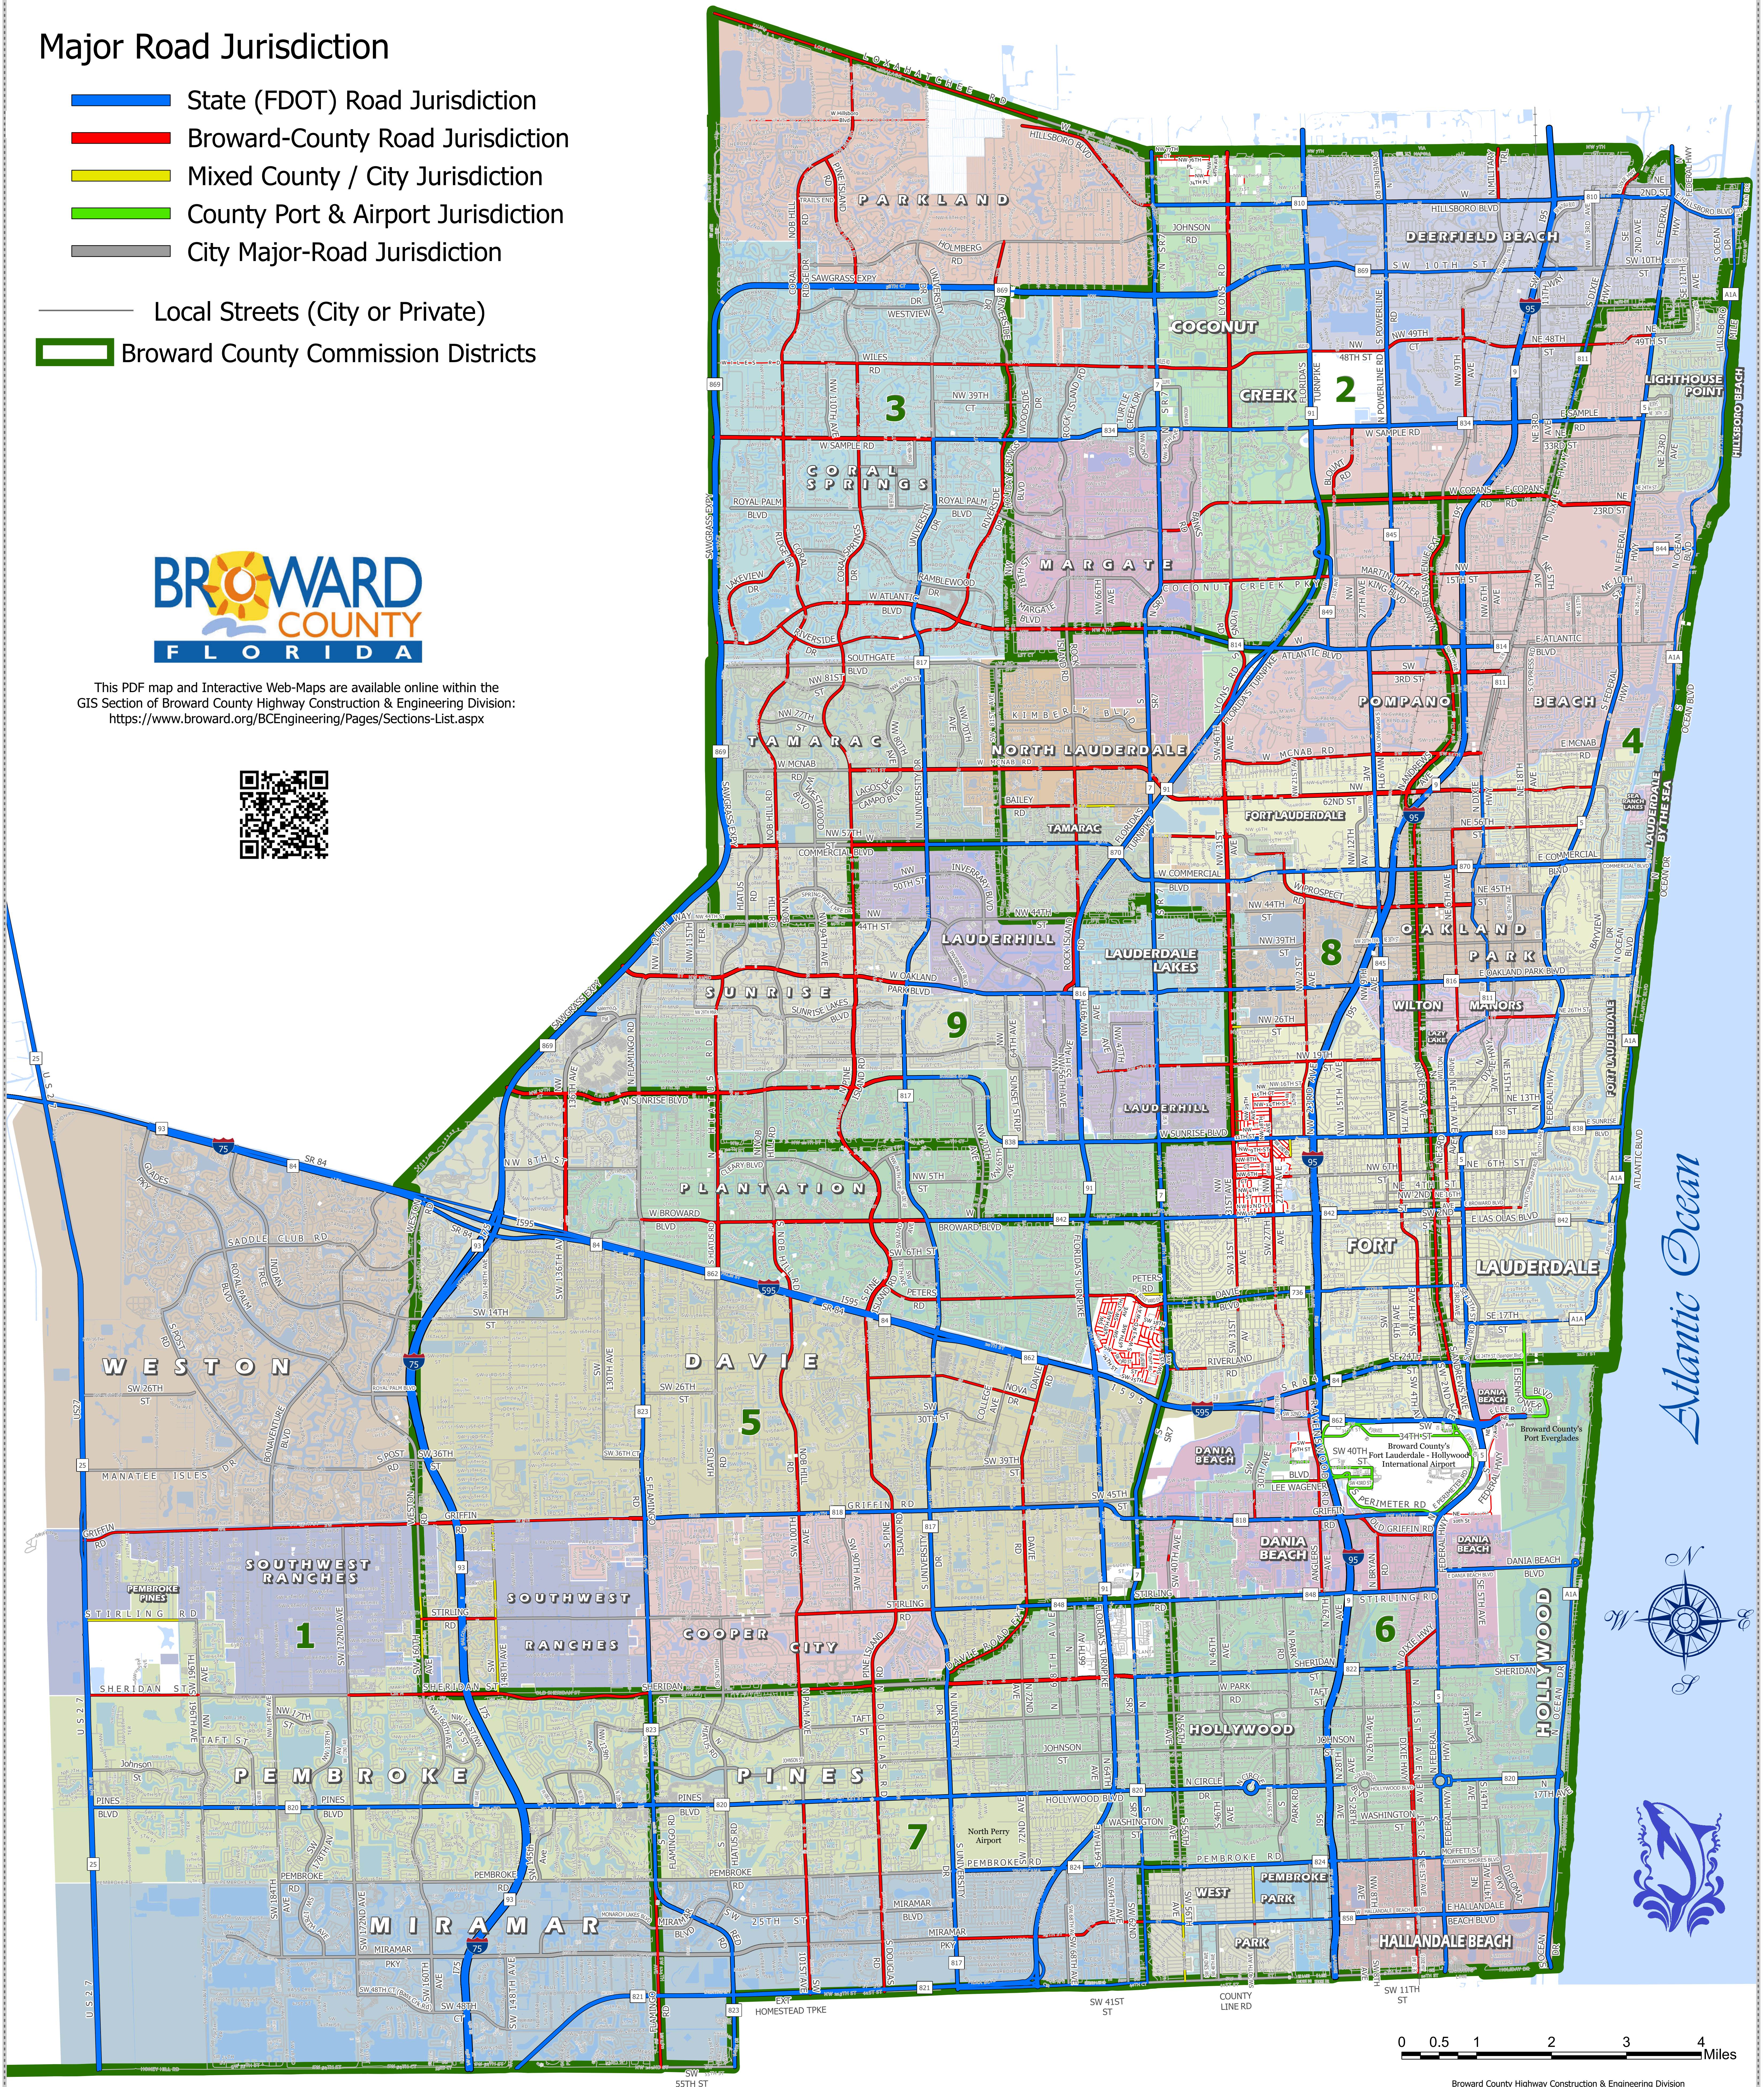

# Broward County Road Jurisdiction

- with -

## Municipal Boundaries & County Commission Districts

### Major Road Jurisdiction

-  State (FDOT) Road Jurisdiction
  -  Broward-County Road Jurisdiction
  -  Mixed County / City Jurisdiction
  -  County Port & Airport Jurisdiction
  -  City Major-Road Jurisdiction
-  Local Streets (City or Private)
-  Broward County Commission Districts

*Atlantic Ocean*