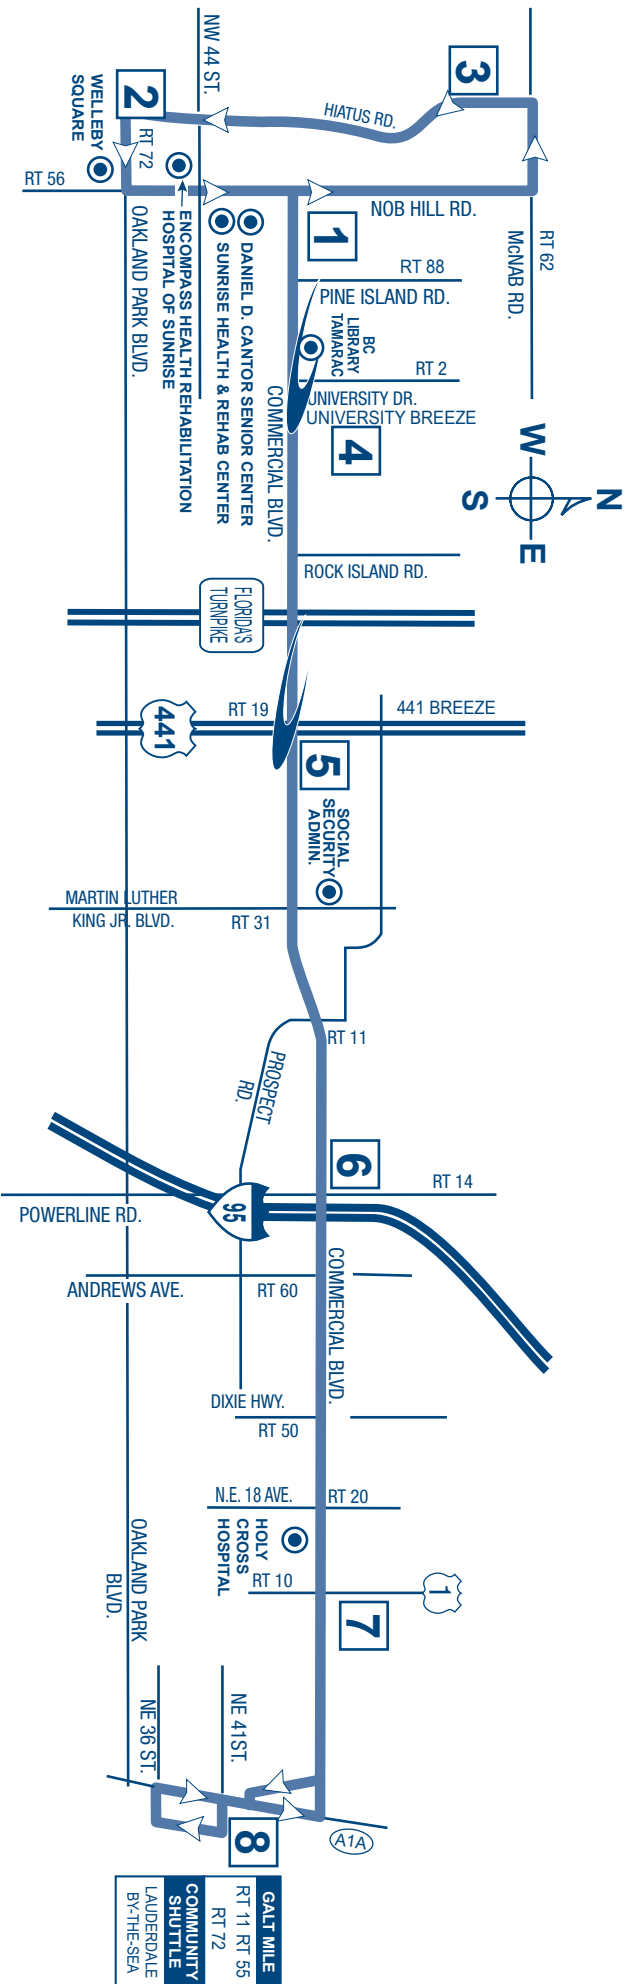

ROUTE 55

Hiatus Road to Galt Mile via Commercial Boulevard

1. **POINTS OF INTEREST**
2. Social Security Administration
   - Holy Cross Hospital
   - BC Library Tamarac
   - Daniel D. Cantor Senior Center
   - Sunrise Health & Rehab Center
   - Welleby Square
   - Encompass Health Rehabilitation Hospital of Sunrise

LEGEND

CONNECTING ROUTES

MAIN ROUTE

RT #

TIMEPOINTS

The Breeze stop location

GALT MILE COMMUNITY SHUTTLE
RT 11 RT 55
RT 72
LAUDERDALE BY-THE-SEA