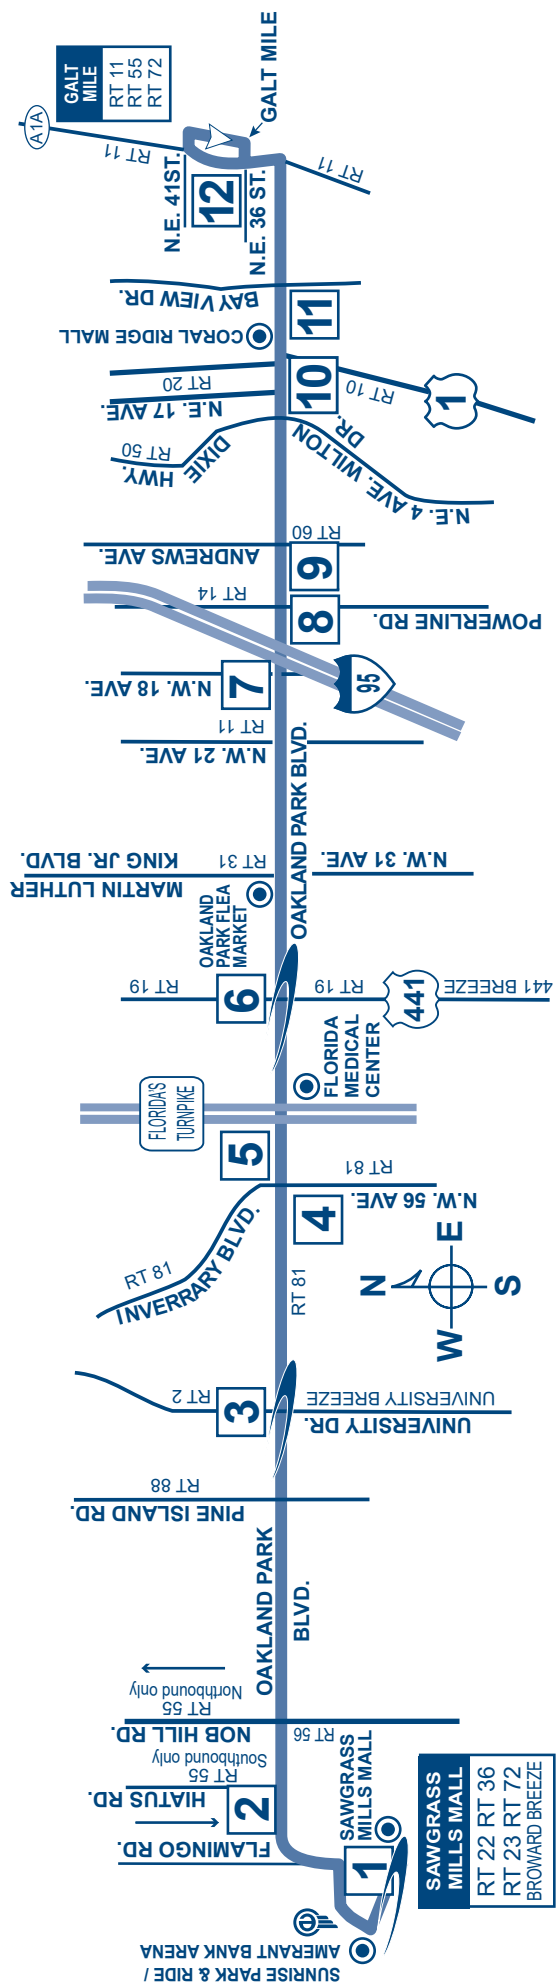

For more details on our fares please
visit our web site at
Broward.org/BCT or
call customer service: 954-357-8400.

Reading A Timetable - It's Easy

1. The map shows the exact bus route.
2. Major route intersections are called time points. Time points are shown with the symbol □.
3. The timetable lists major time points for bus route. Listed under time points are scheduled departure times.
4. Reading from left to right, indicates the time for each bus trip.
5. The bus picks up and drops off riders at all BCT bus stop signs along the route where there is a Broward County bus stop sign.
6. Arrive at the bus stop five minutes early. Buses operate as close to published timetables as traffic conditions allow.

POINTS OF INTEREST

- Sawgrass Mills Mall
- Amerant Bank Arena
- Florida Medical Center
- Oakland Park Flea Market
- Coral Ridge Mall

LEGEND

CONNECTING ROUTES

RT

MAIN ROUTE

TIMEPOINTS

The Breeze stop location