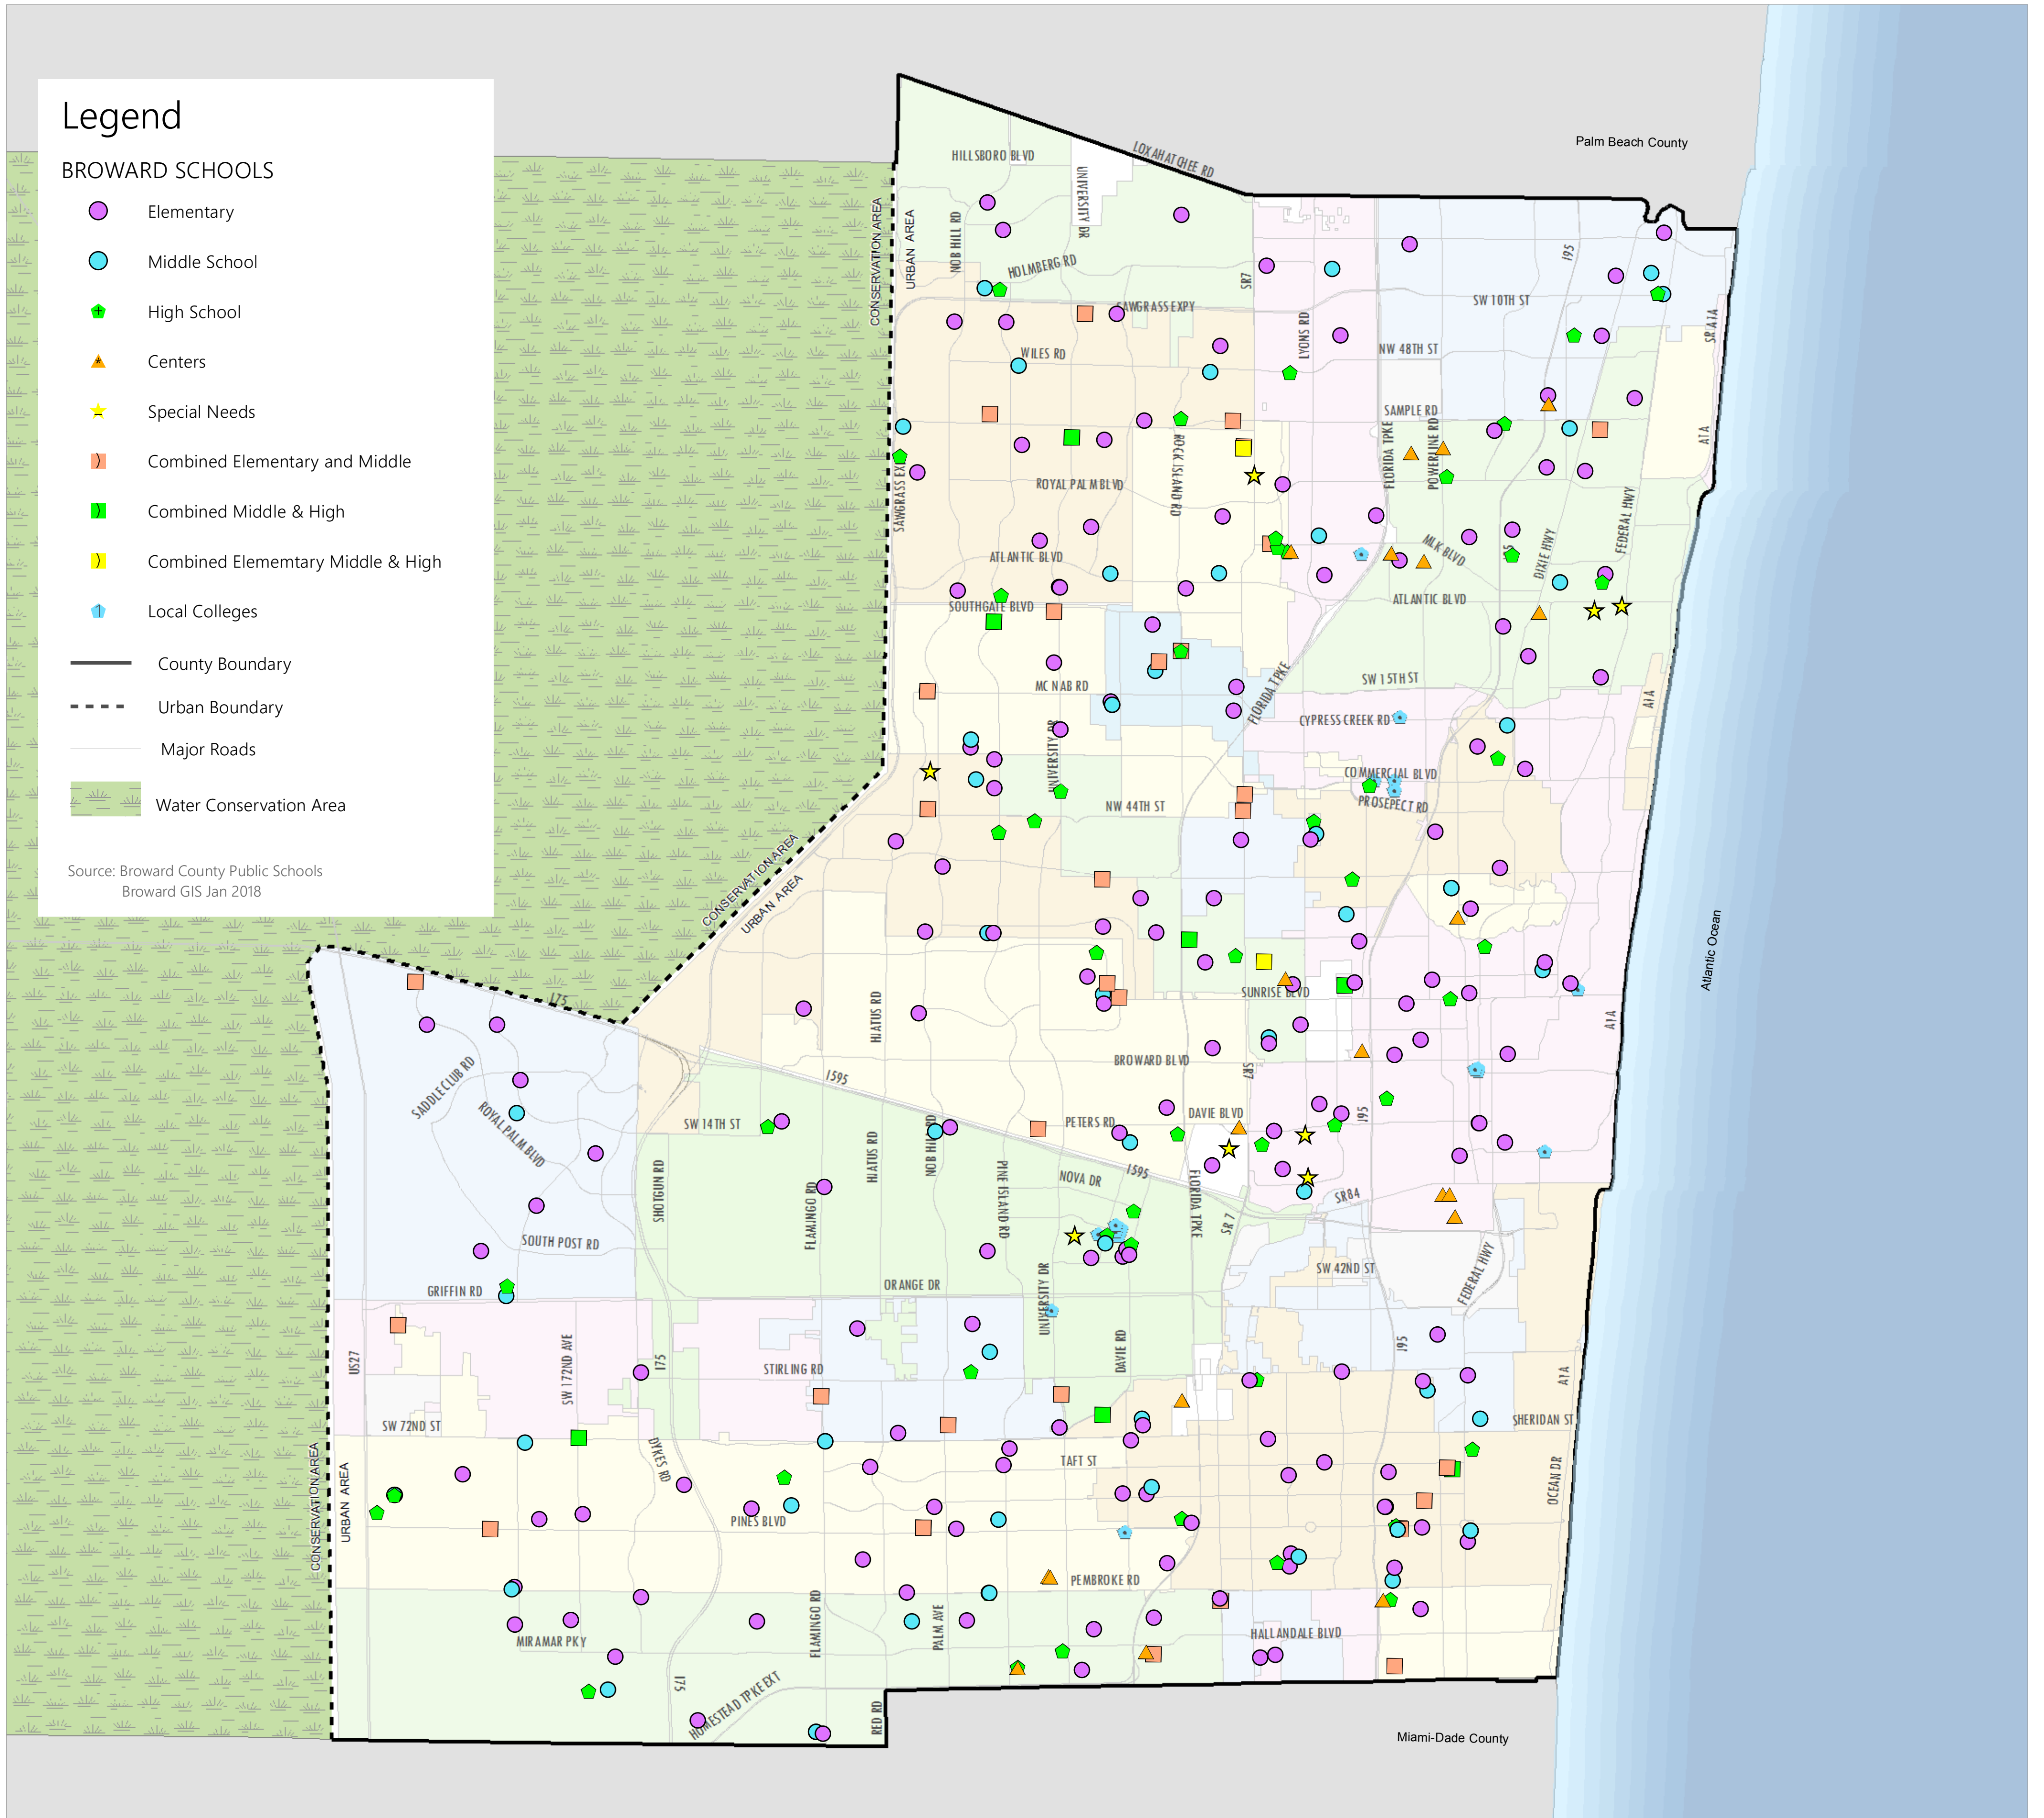

Legend

BROWARD SCHOOLS

- Elementary
- Middle School
- High School
- ▲ Centers
- ★ Special Needs
- Combined Elementary and Middle
- Combined Middle & High
- Combined Elementary Middle & High
- Local Colleges
- County Boundary
- Urban Boundary
- Major Roads
- Water Conservation Area

Source: Broward County Public Schools
Broward GIS Jan 2018