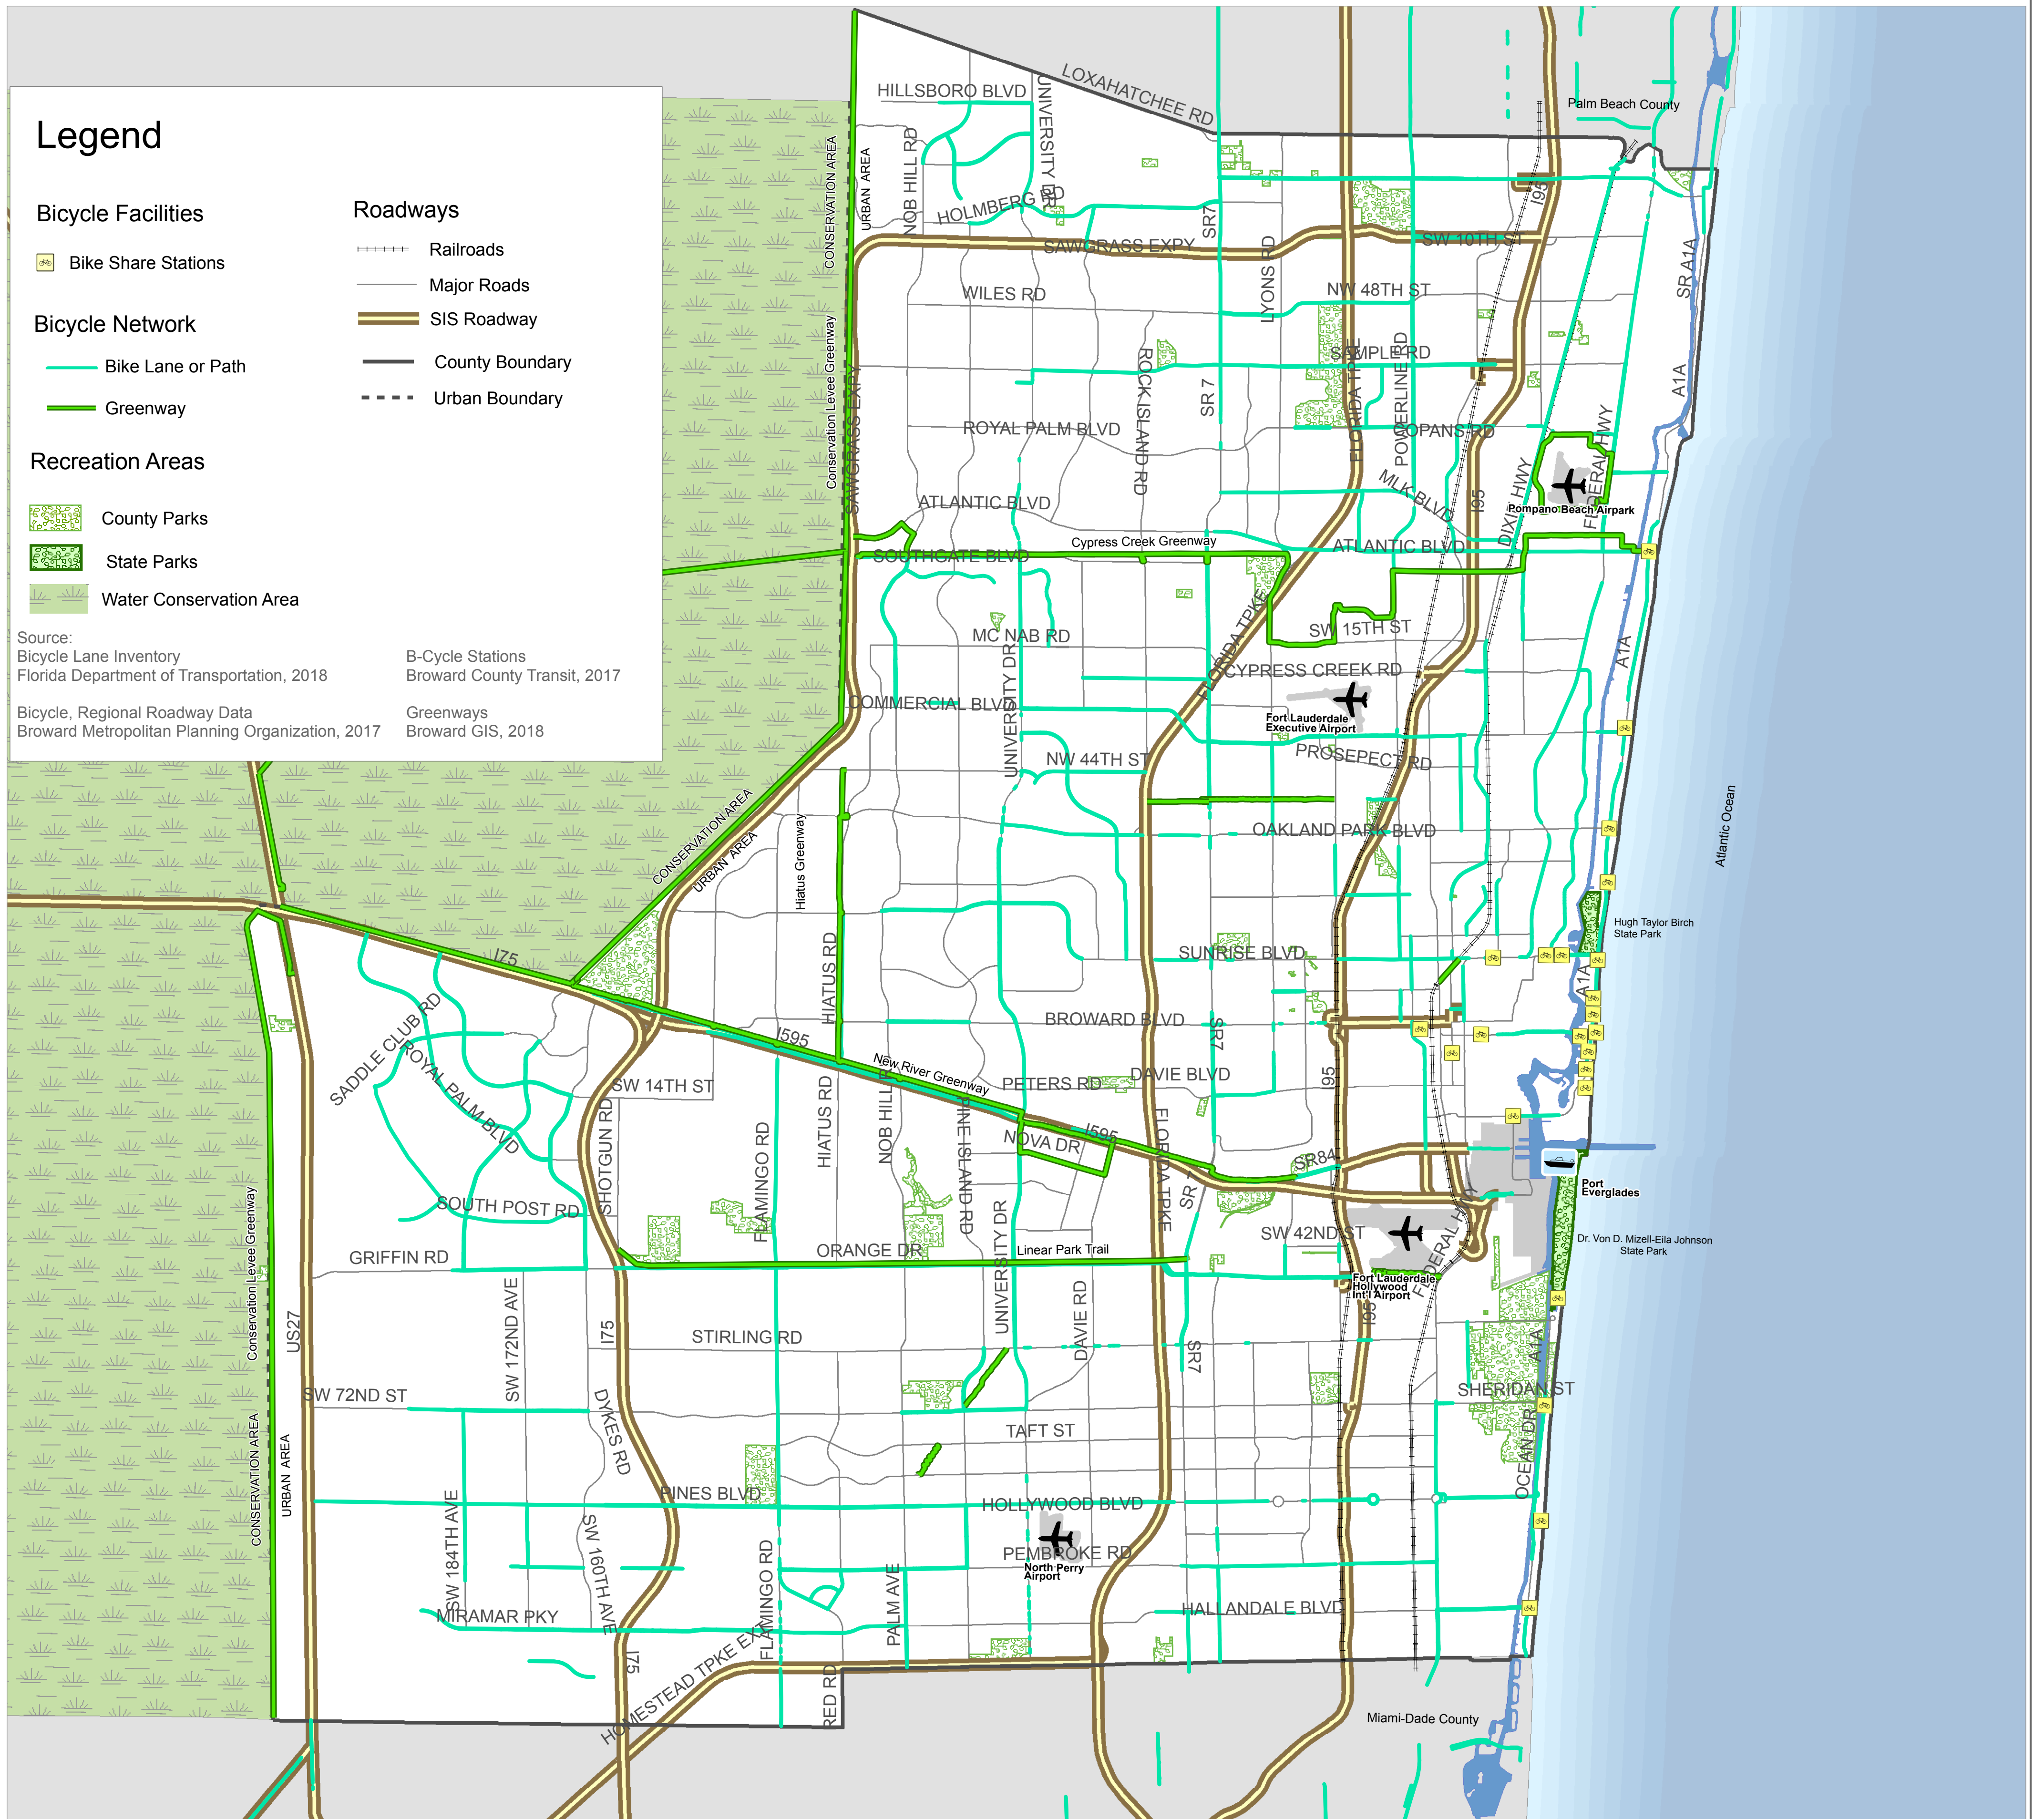

State Parks

Water Conservation Area

Roadways

Railroads

Major Roads

SIS Roadway

County Boundary

Urban Boundary

Source:
 Bicycle Lane Inventory
 Florida Department of Transportation, 2018
 B-Cycle Stations
 Broward County Transit, 2017
 Bicycle, Regional Roadway Data
 Broward Metropolitan Planning Organization, 2017
 Greenways
 Broward GIS, 2018

This map is for conceptual purposes only and is not intended for legal boundary determinations.