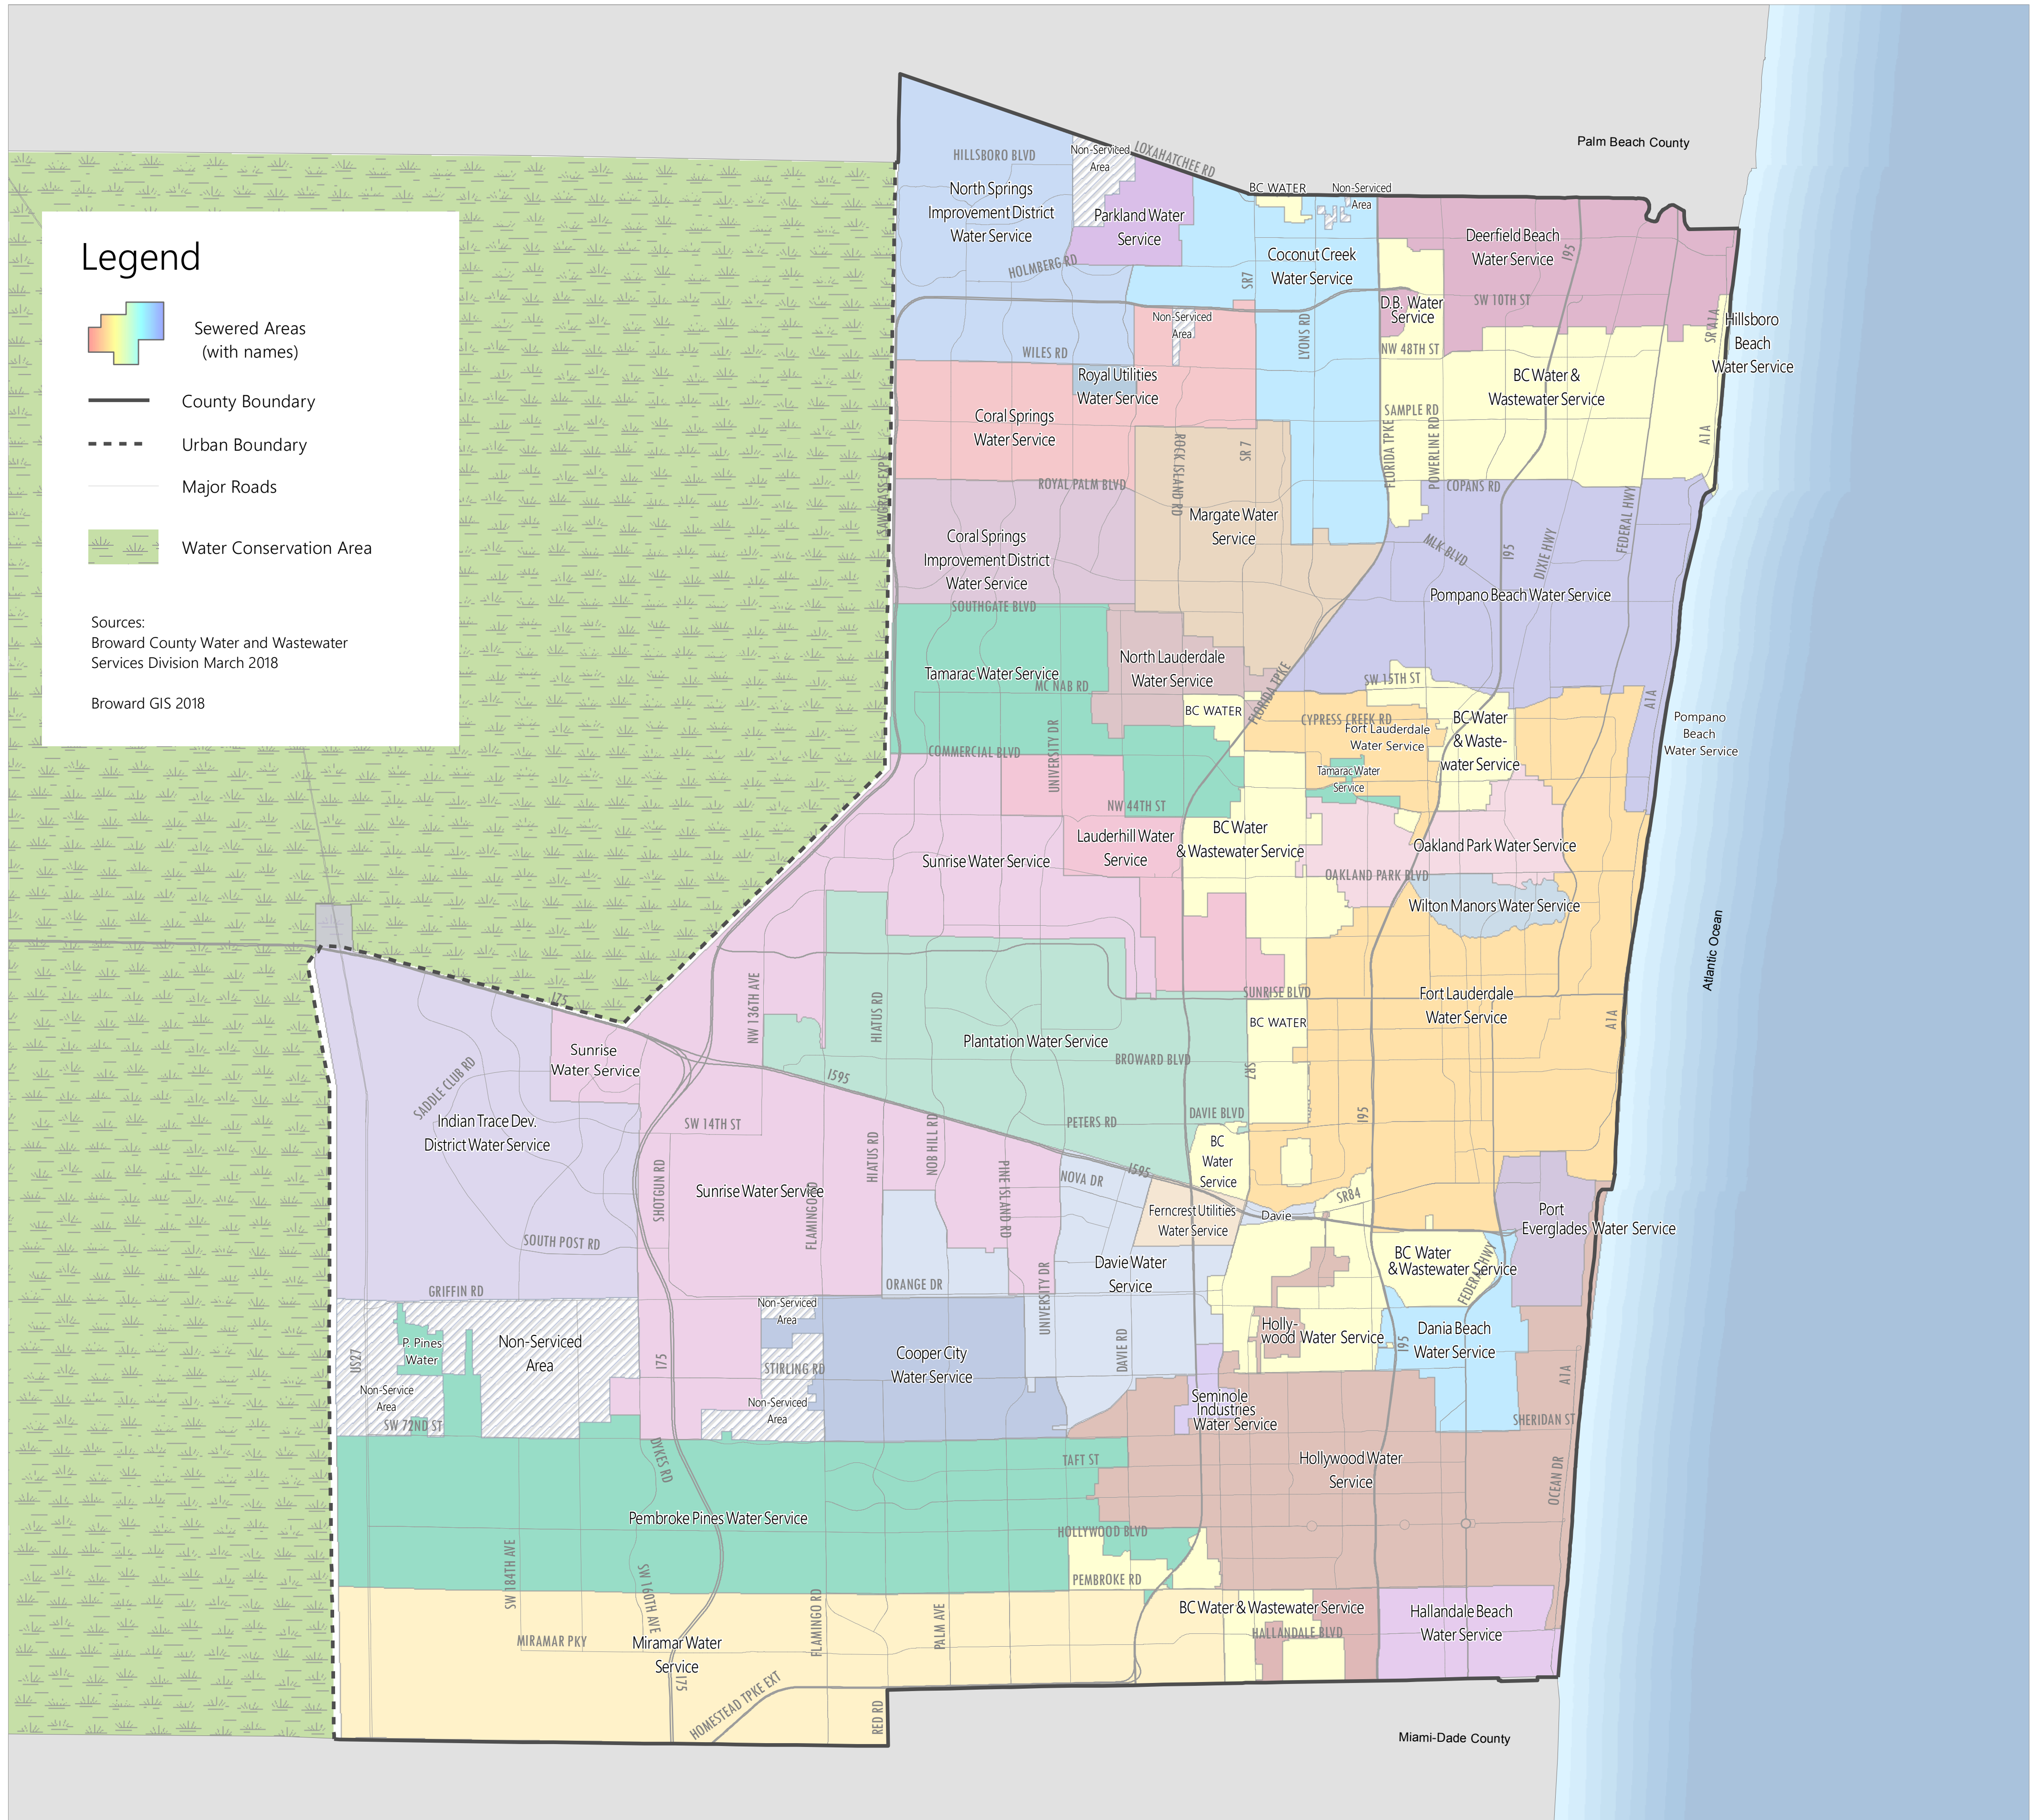

## Legend

-  Sewered Areas (with names)
-  County Boundary
-  Urban Boundary
-  Major Roads
-  Water Conservation Area

Sources:  
Broward County Water and Wastewater Services Division March 2018

Broward GIS 2018

This map is for conceptual purposes only and is not intended for legal boundary determinations.