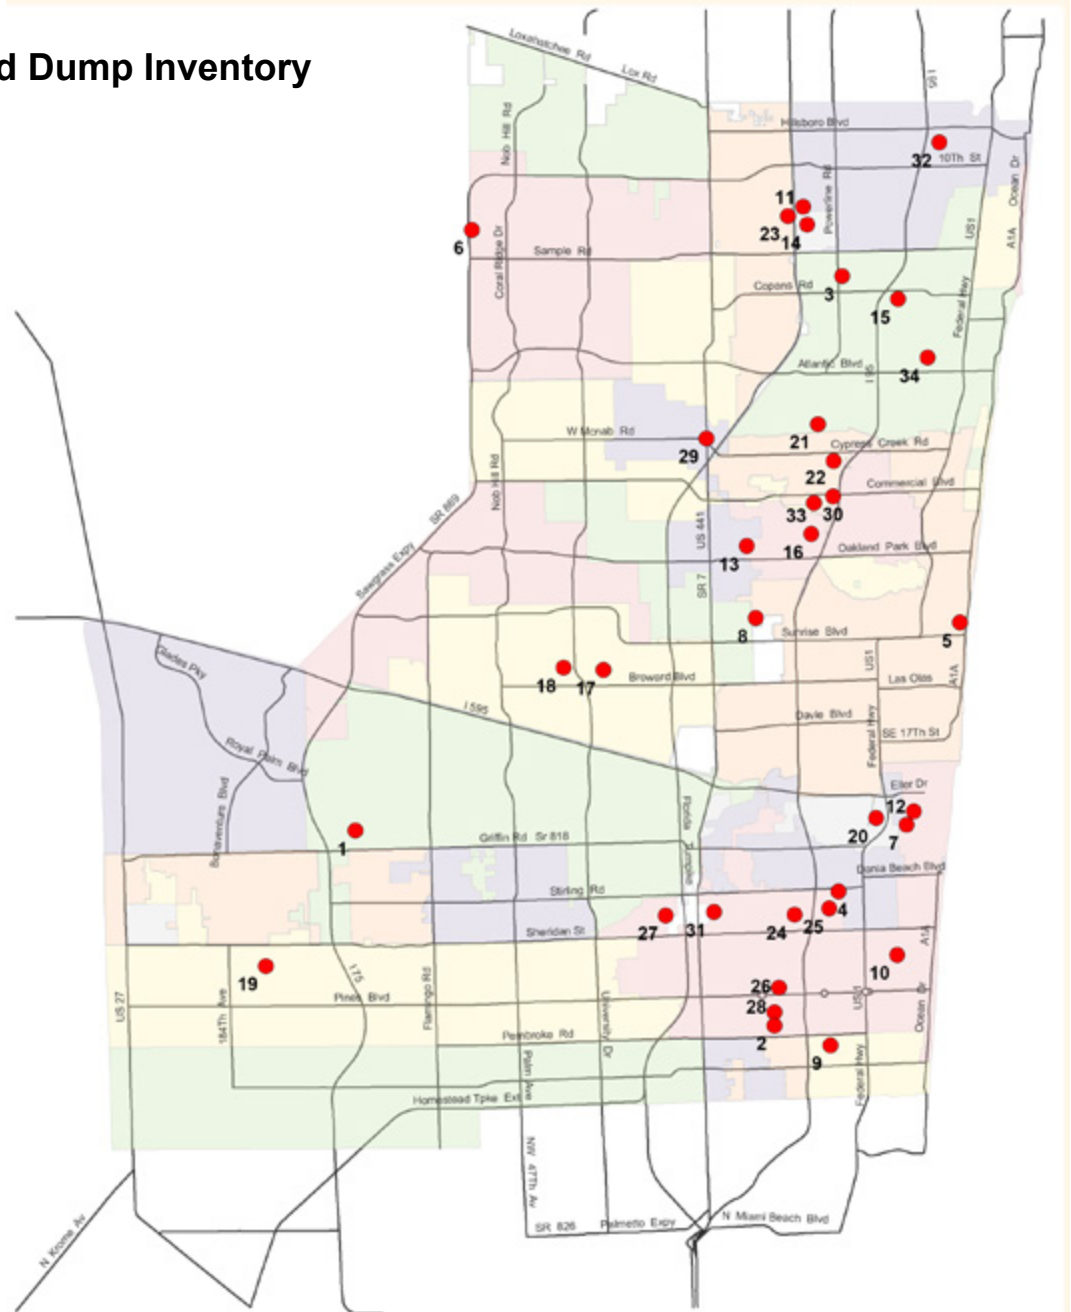

Facility Location

1. **Broward County Landfill** - 4001 SW 142 Ave, Davie
2. **Hollywood Incinerator** - W of Park Rd, S of Hillcrest Dr, Hollywood
3. **BC WCDS Incinerator** - 2780 N Powerline Rd, Pompano Beach
4. **Dania Dump Site** - North side Bethune Elementary, Hollywood
5. **Birch State Park Dump** - 3109 E Sunrise Blvd, Fort Lauderdale
6. **Coral Springs Landfill** - NW 127 Ave, S of Wiles Rd, Coral Springs
7. **East Marsh Nursery** - 1900 N Federal Hwy, Dania Beach
8. **Fort Lauderdale Incinerator** - 1300 NW 31 Ave, Fort Lauderdale
9. **Hallandale Beach Dump** - 700 NW 7 St, Hallandale
10. **Hollywood Yard Trash** - 1100 Taft St, Hollywood
11. **North County Dump Site** - North side 48 St/Helton Rd, Pompano Beach
12. **Port Everglades Disposal Site** - E of McIntosh, S of Eller Dr, Fort Lauderdale
13. **Ray's Trash Pit (T-Pit)** - N Oakland Park Blvd, W side of 31 Ave, Oakland Park
14. **CDSL Pompano** - 2700 NW 48 St, Pompano Beach
15. **Pompano Beach Dump** - West side NW 3 Ave, S of Copans, N & W of Fire Station, Pompano Beach
16. **Ray's NW 38 Street Dump** - Off NW 38 St, W of I-95, Oakland Park
17. **Plantation Dump Site #1** - 400 NW 73 Ave., Plantation
18. **Plantation Dump Site #2** - 1/4 mile W of University Ave, N of 5 St., Plantation
19. **Curcie Brother's Dump** - SW of Sheridan & 172 Ave., Pembroke Pines
20. **FTL/Hwd Int Airport Dump** - E Perimeter Rd near airport entrance, Fort Lauderdale
21. **Powerline Industrial Dump** - 1/4 mile W of Powerline Rd, 1/8 mile S of Cypress Canal, Deerfield Beach
22. **DOT Dump Site #1** - East side Powerline Rd, W of 56 St., Pompano Beach
23. **DOT Dump Site #2** - NW of Wiles Rd and FL Turnpike, Coconut Creek
24. **TY Park Dump** - NE corner of TY Park at Sheridan & I-95, west side, Hollywood
25. **NE Community Center Dump** - Charleston & 24 St, 200 yards N of Community Center, Hollywood
26. **David Park Dump** - 510 N 33 Ct., Hollywood
27. **6600 Charleston Dump** - At N 66 Ave and Charleston St, W of Turnpike, Hollywood
28. **Washington Street Dump** - E of 35 Ave at Washington St., Hollywood
29. **Our Lady Queen of Heaven Dump** - 1500 SW SR 7, behind church and cemetery, North Lauderdale
30. **Holiday Inn-Dump** - Powerline Rd & Commercial Blvd, SE corner, Oakland Park
31. **Hollywood Yard-Trash at 56th** - W of 56 Ave between Stirling and Sheridan, Hollywood
32. **Deerfield Beach Dump** - 390 SW 4 St., Deerfield Beach
33. **Spectrum Properties Dump** - S of Commercial Blvd, W of Powerline Rd, Oakland Park
34. **Pompano Air Park Dump** - E of Dixie Hwy, S of NE 10 St., Pompano Beach