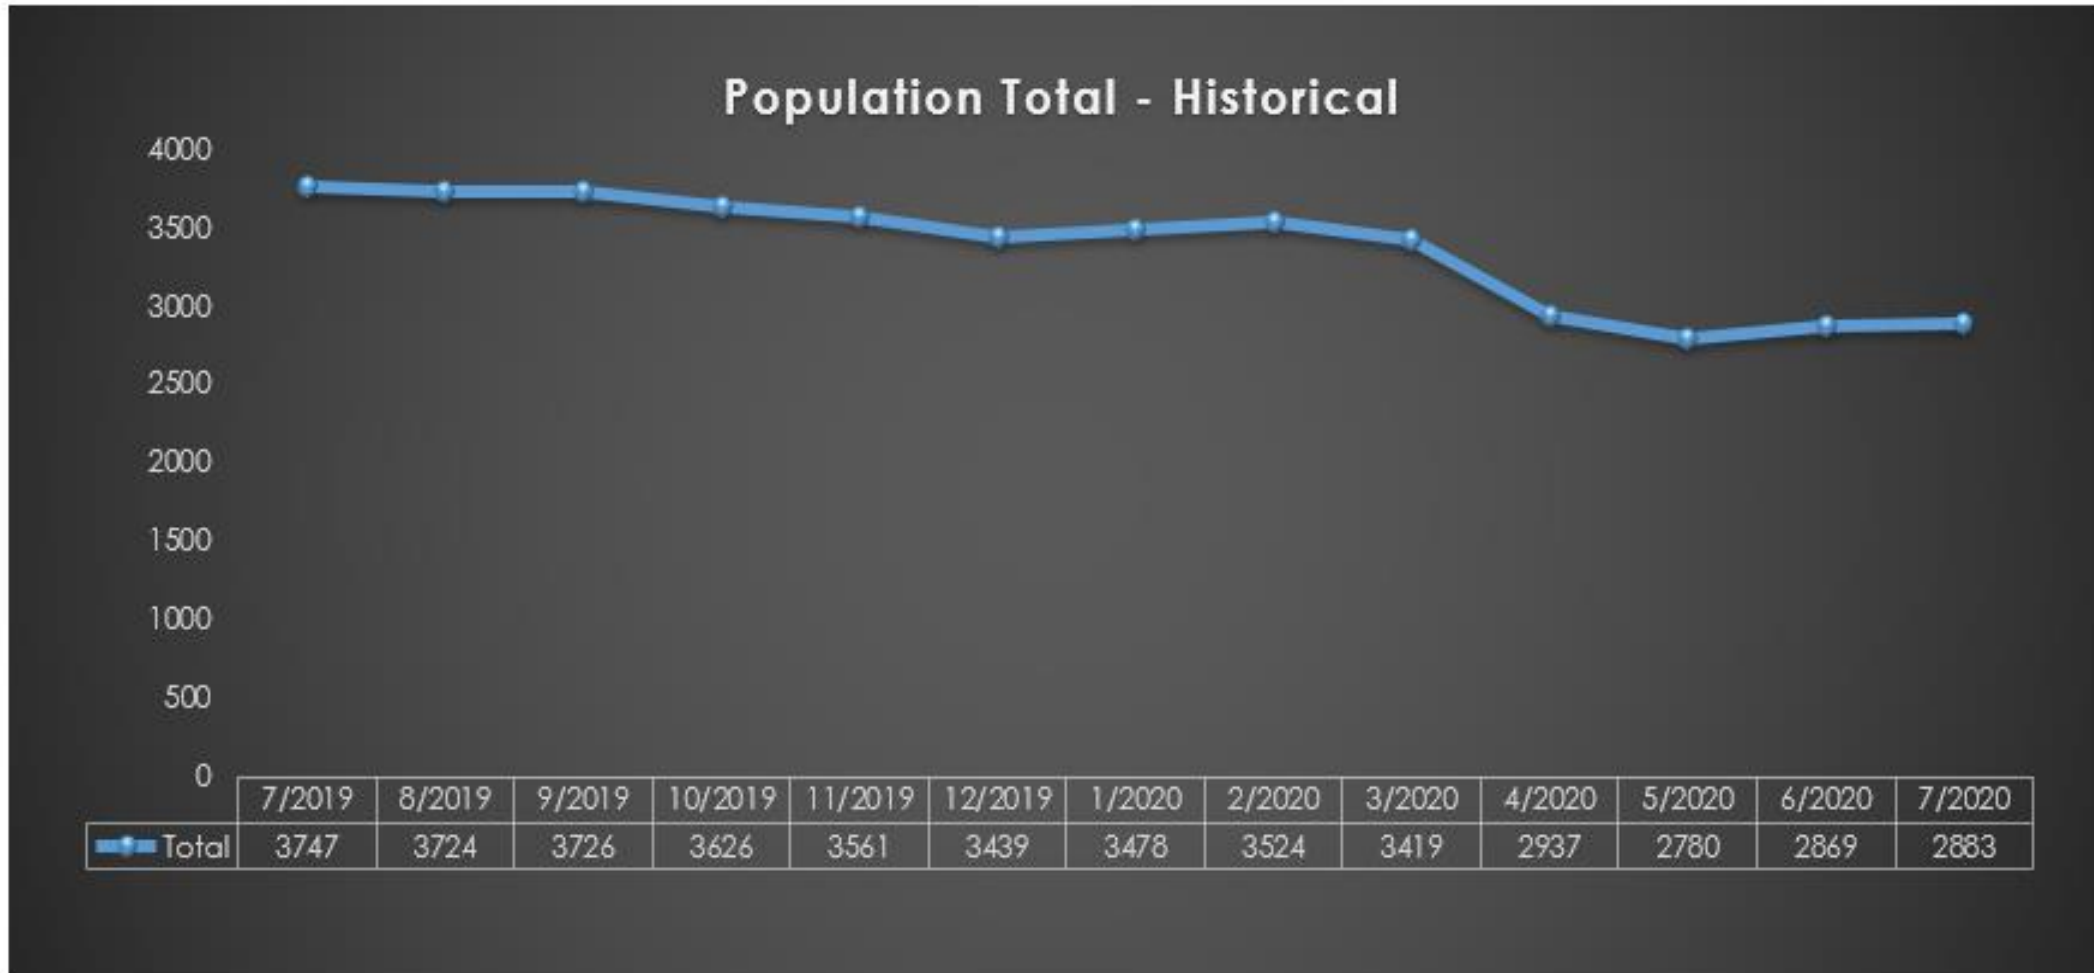

Broward Sheriff's Office Department of Detention Bookings Activity

**Broward Sheriff's Office
Department of Detention
Average Daily Inmate Population**

**Broward Sheriff's Office
Department of Detention
Average Length of Stay**