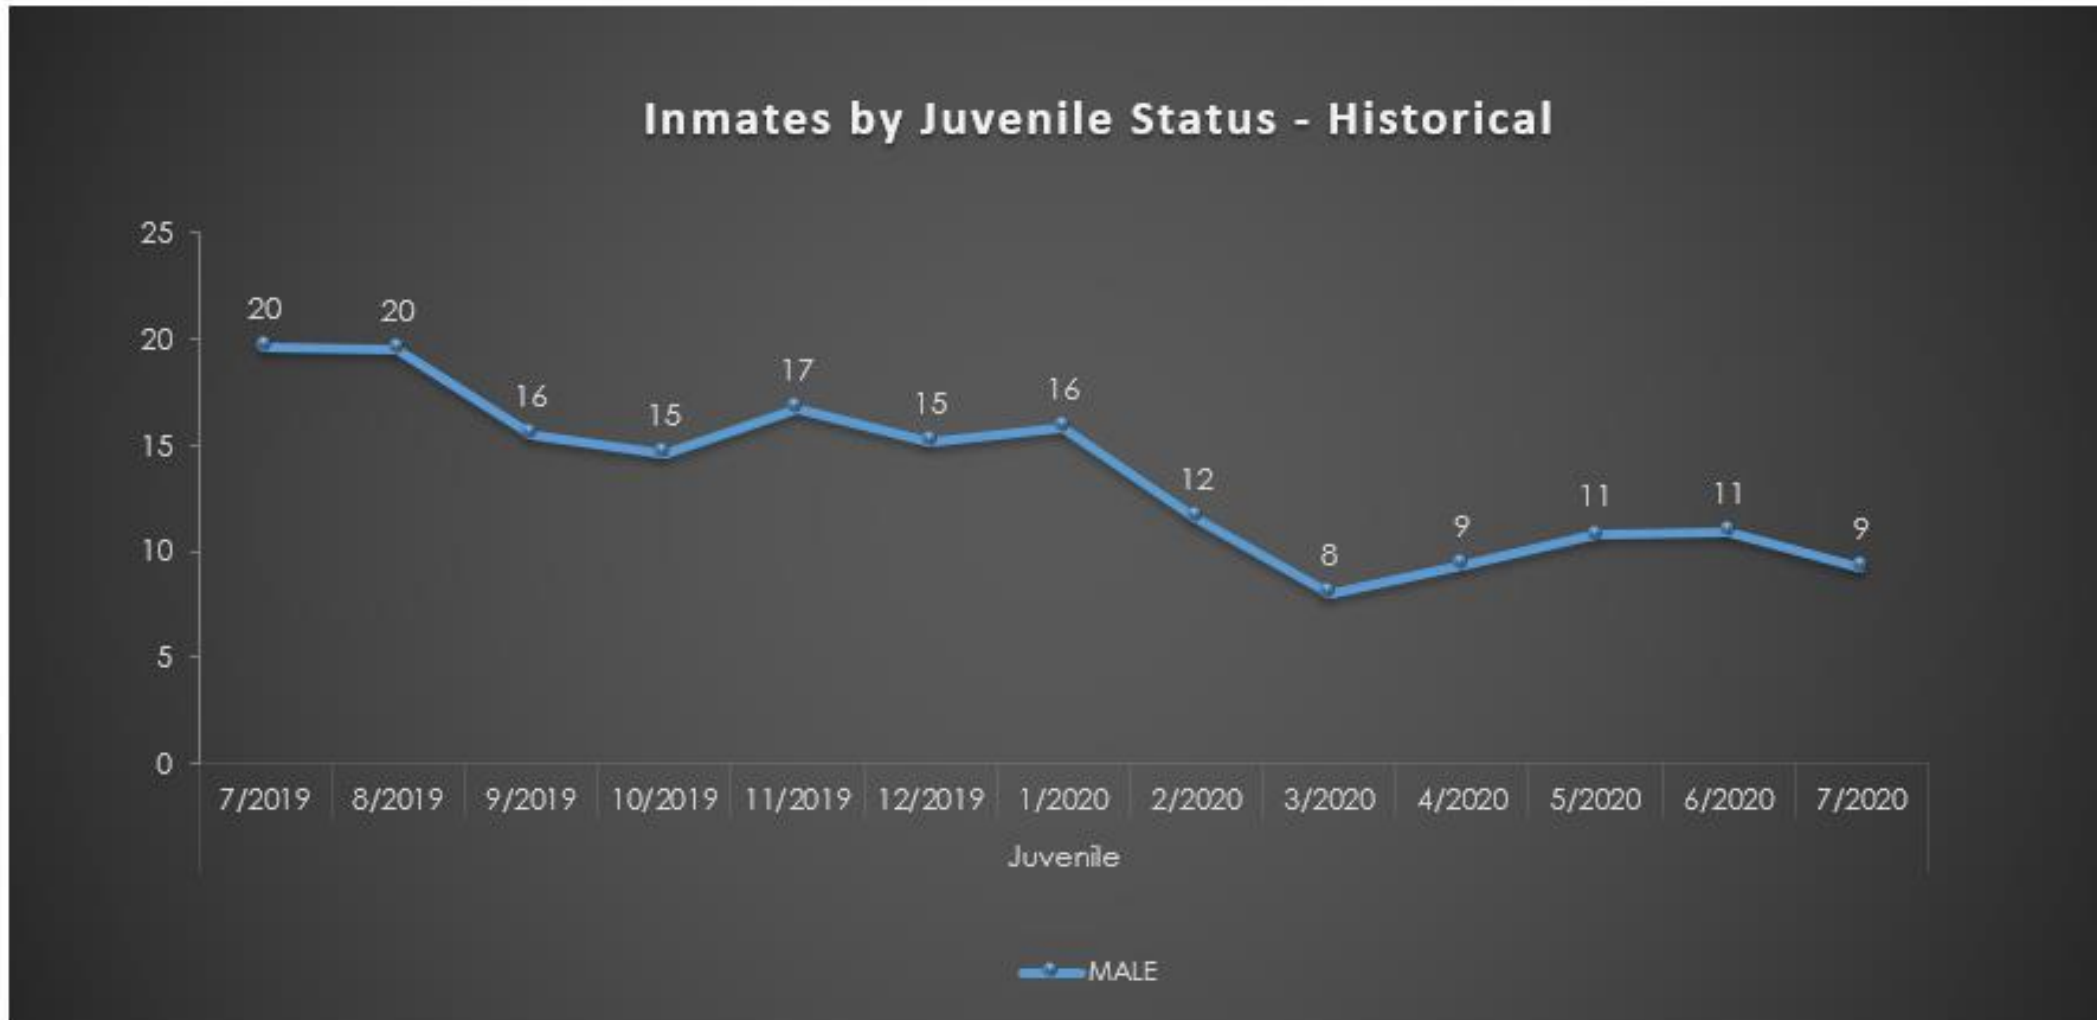

Broward Sheriff's Office Department of Detention Juvenile Status