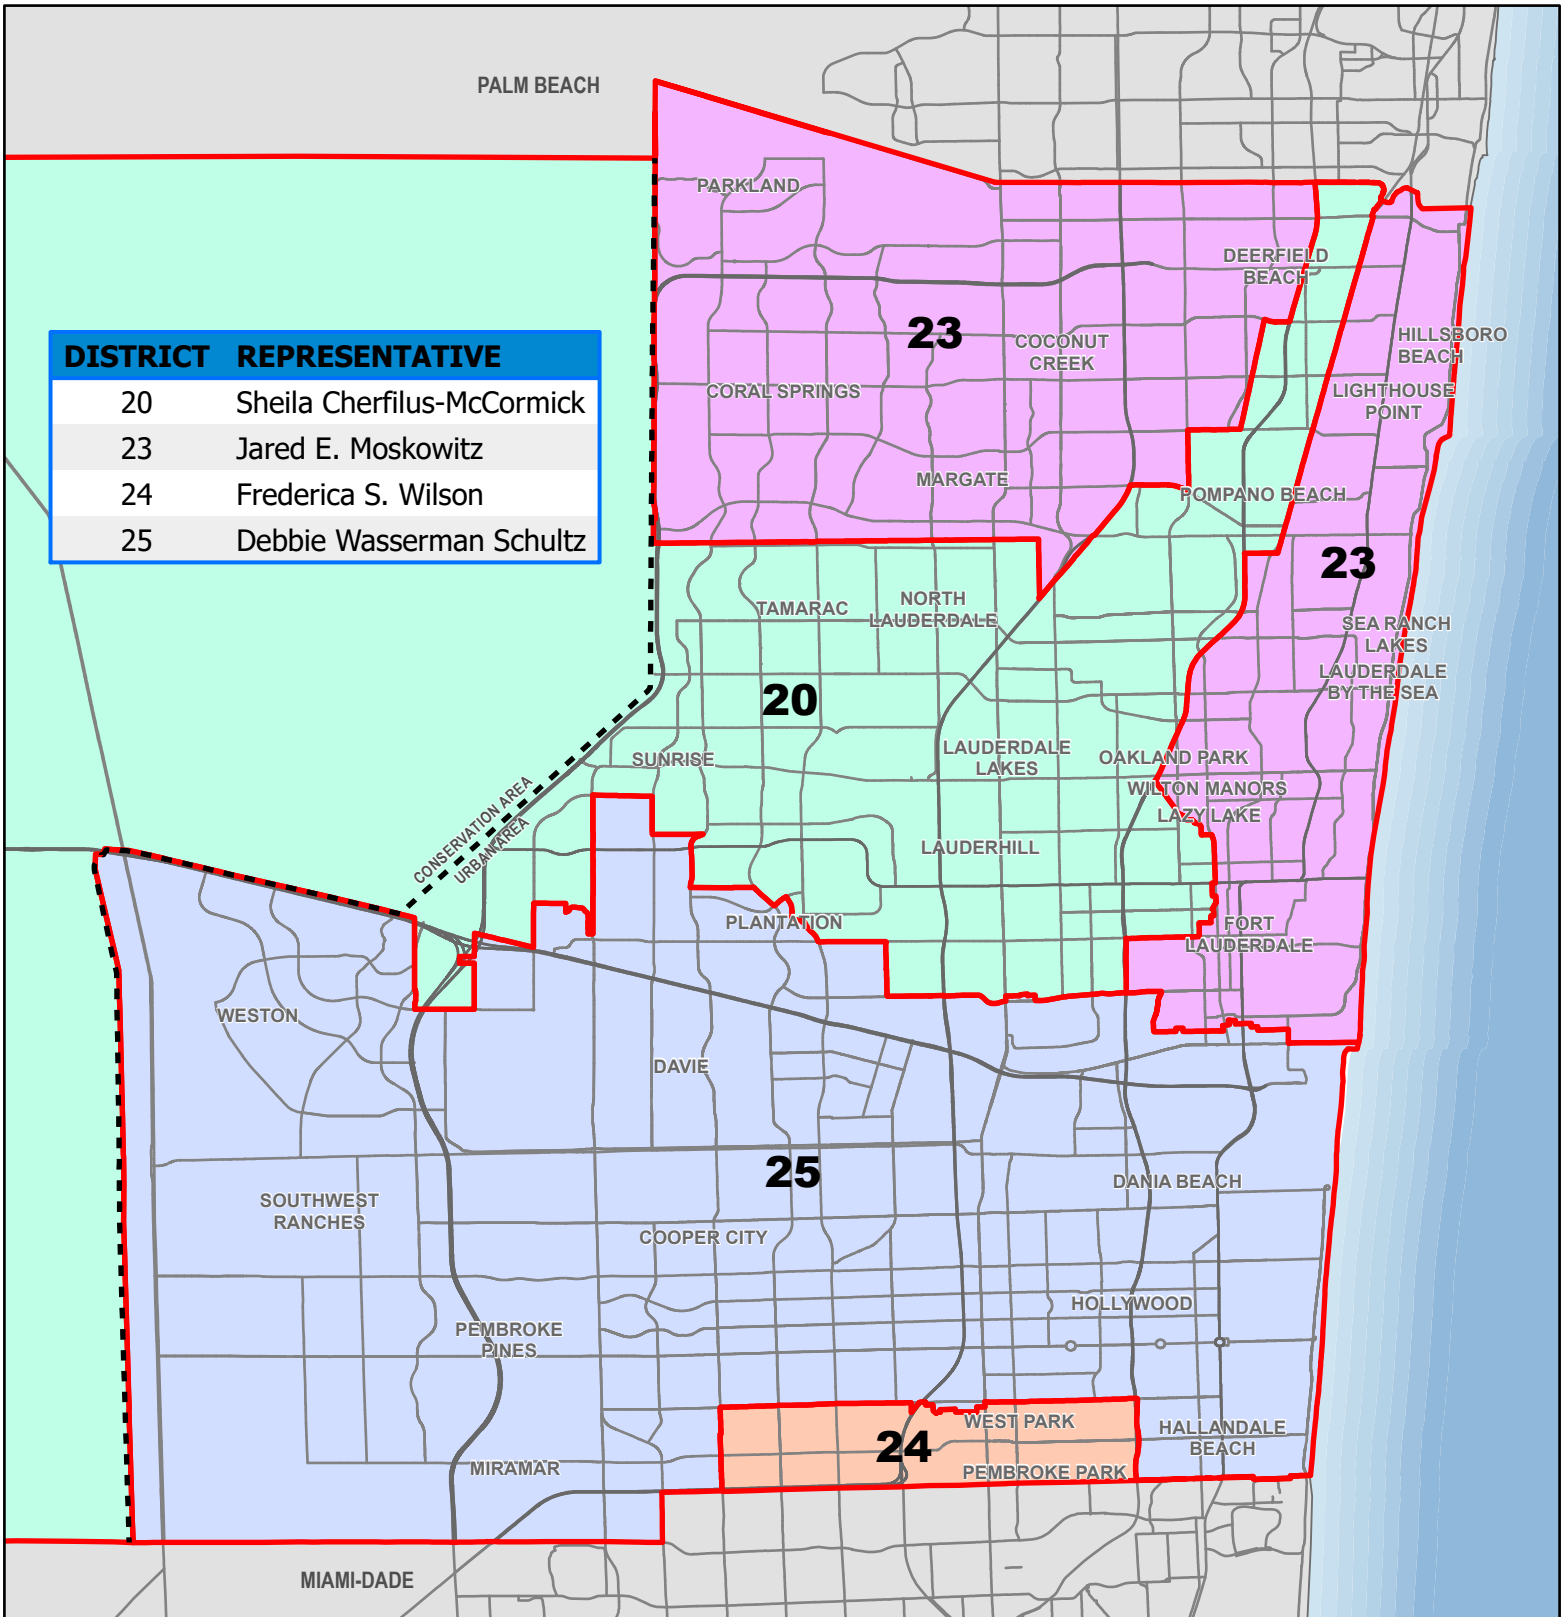

U.S. 118TH CONGRESSIONAL DISTRICTS IN BROWARD COUNTY

Effective Jan 03 2023

DISTRICT	REPRESENTATIVE
20	Sheila Cherfilus-McCormick
23	Jared E. Moskowitz
24	Frederica S. Wilson
25	Debbie Wasserman Schultz

Prepared by:
GIS Section
Urban Planning Division
Resilient Environment Department

Miles

This map is for conceptual purposes only and should not be used for legal boundary determination.