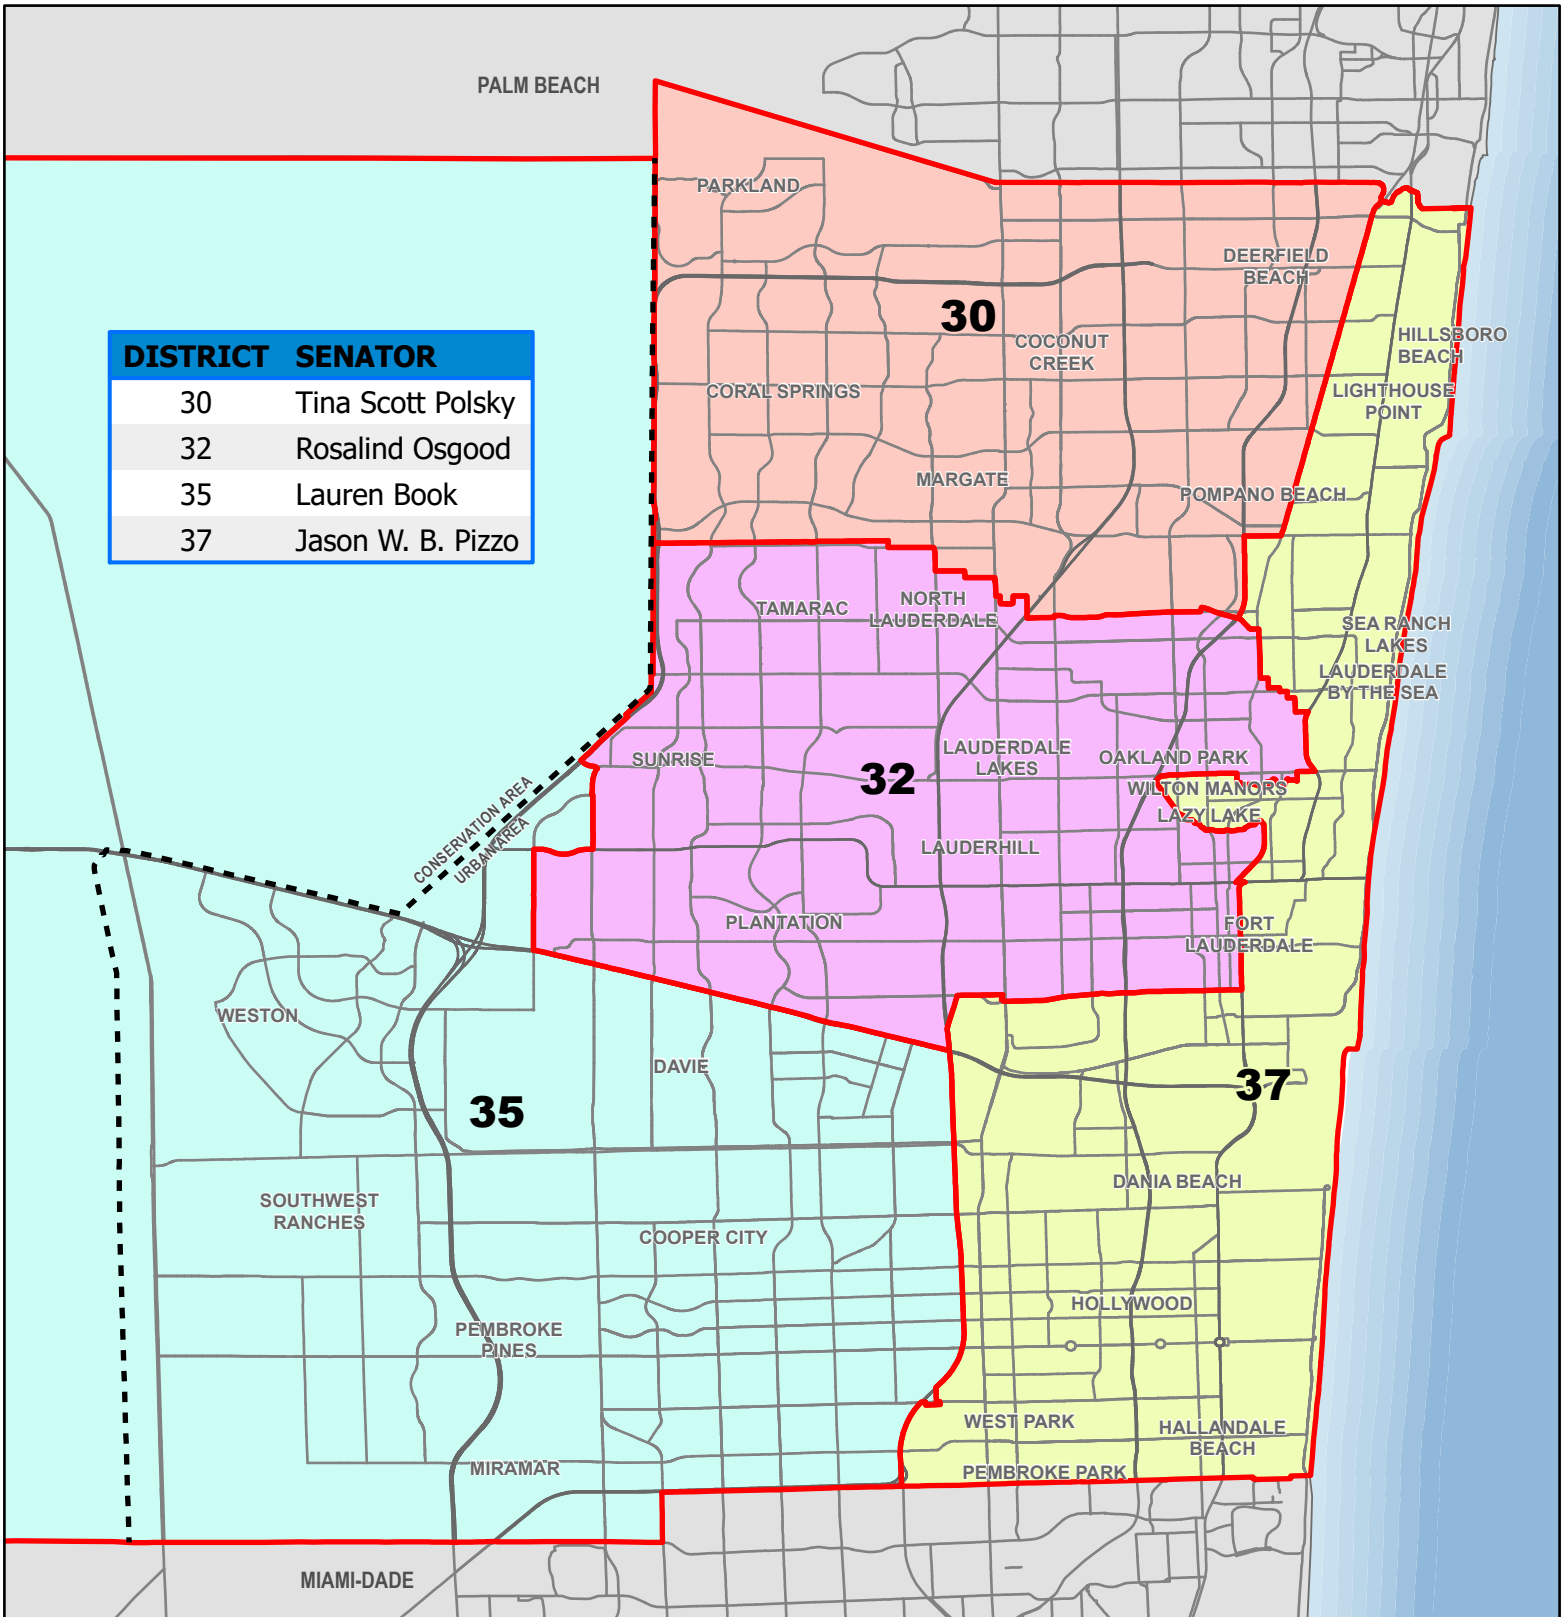

FLORIDA STATE SENATE DISTRICTS IN BROWARD COUNTY

DISTRICT	SENATOR
30	Tina Scott Polsky
32	Rosalind Osgood
35	Lauren Book
37	Jason W. B. Pizzo

Prepared by:
GIS Section
Urban Planning Division
Resilient Environment Department

This map is for conceptual purposes only and should not be used for legal boundary determination.