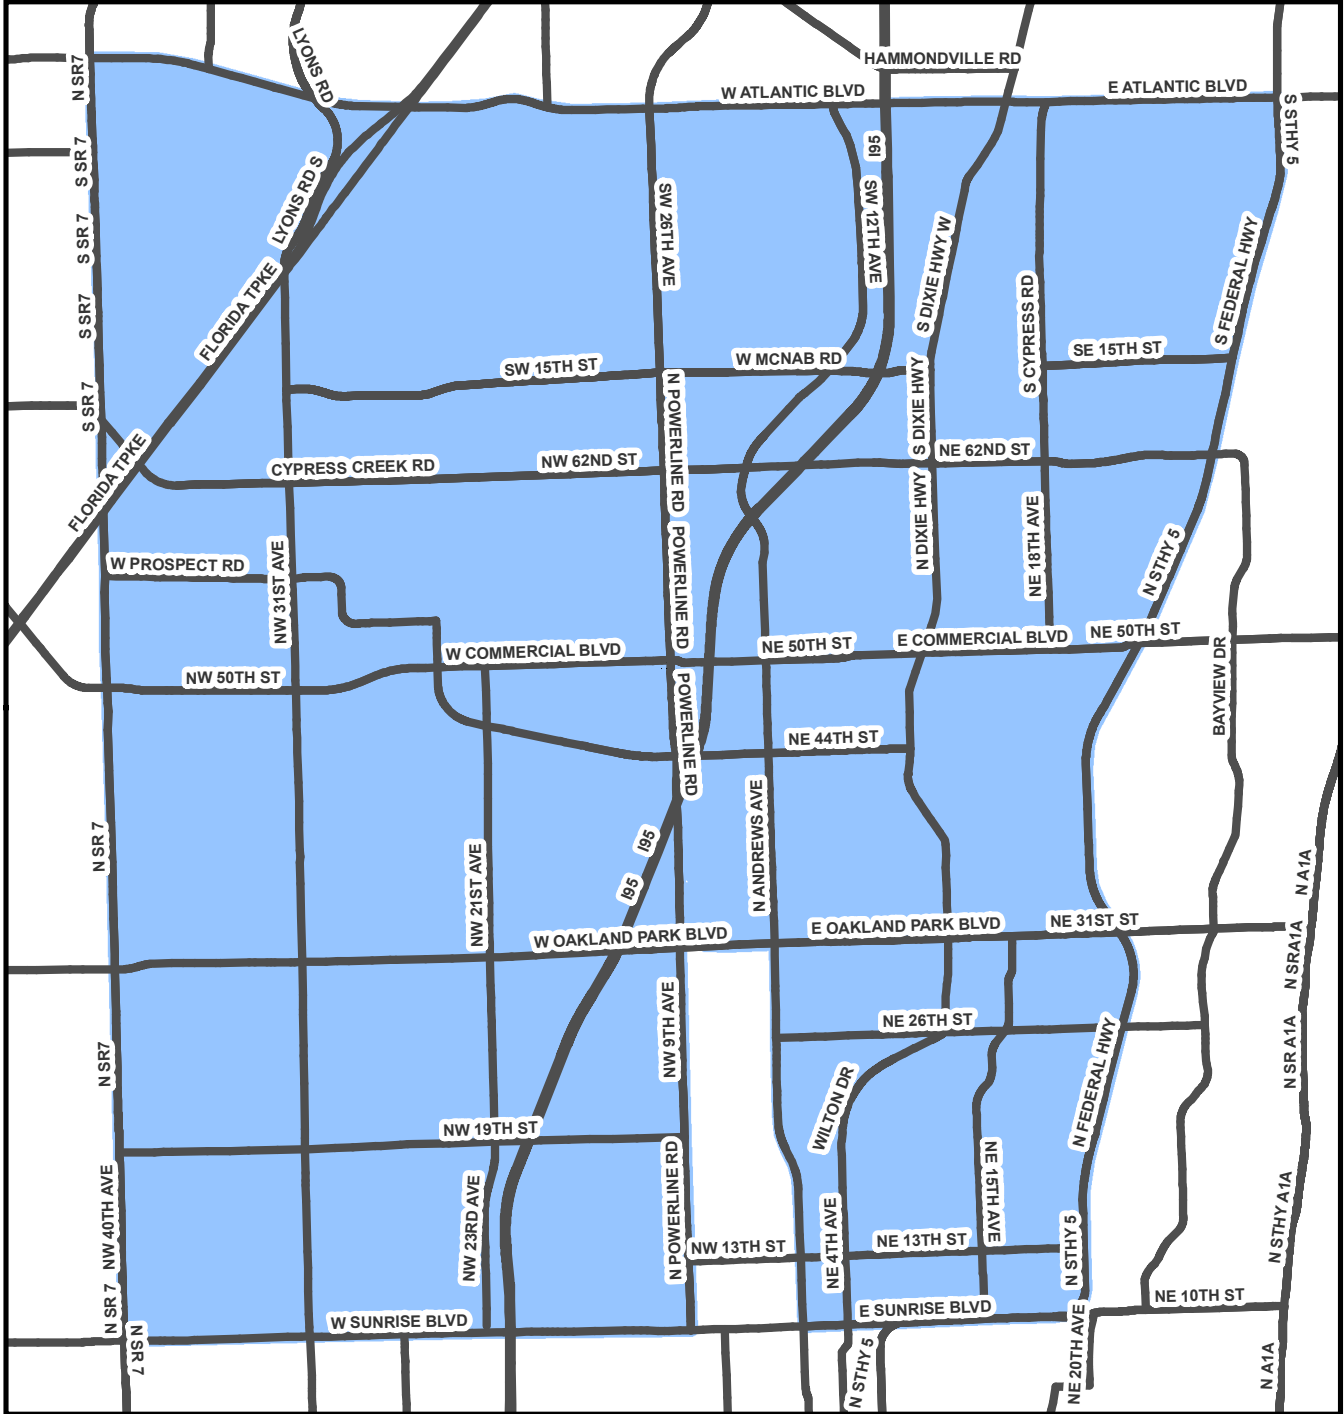

Cities of Fort Lauderdale, Lauderdale Lakes, Lauderdale Hill, Margate, North Lauderdale, Oakland Park, Pompano Beach, Tamarac and Wilton Manors

Larviciding by Truck 9/11/17 to 9/15/17 Spray Area

Prepared by:
Mosquito Control Section
Highway and Bridge Maintenance Division
Public Works Department