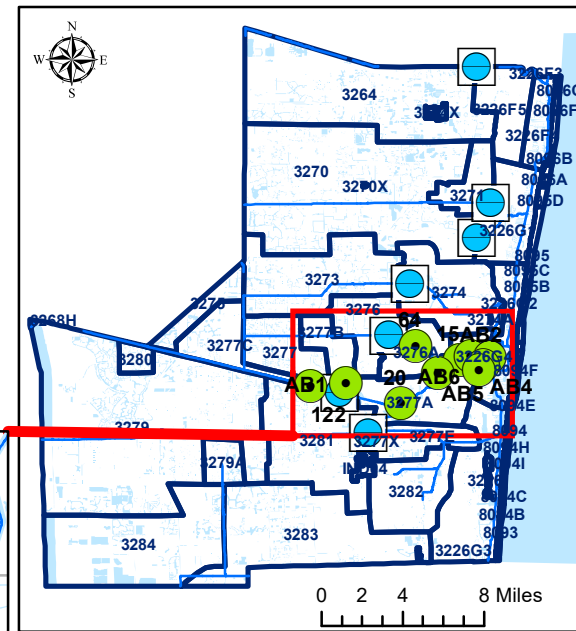

Algae Bloom Monitoring Sites

- Algae Bloom Monitoring Sites
- Salinity Control Structures
- Canals
- Waterbodies
- Major Roads
- WBID