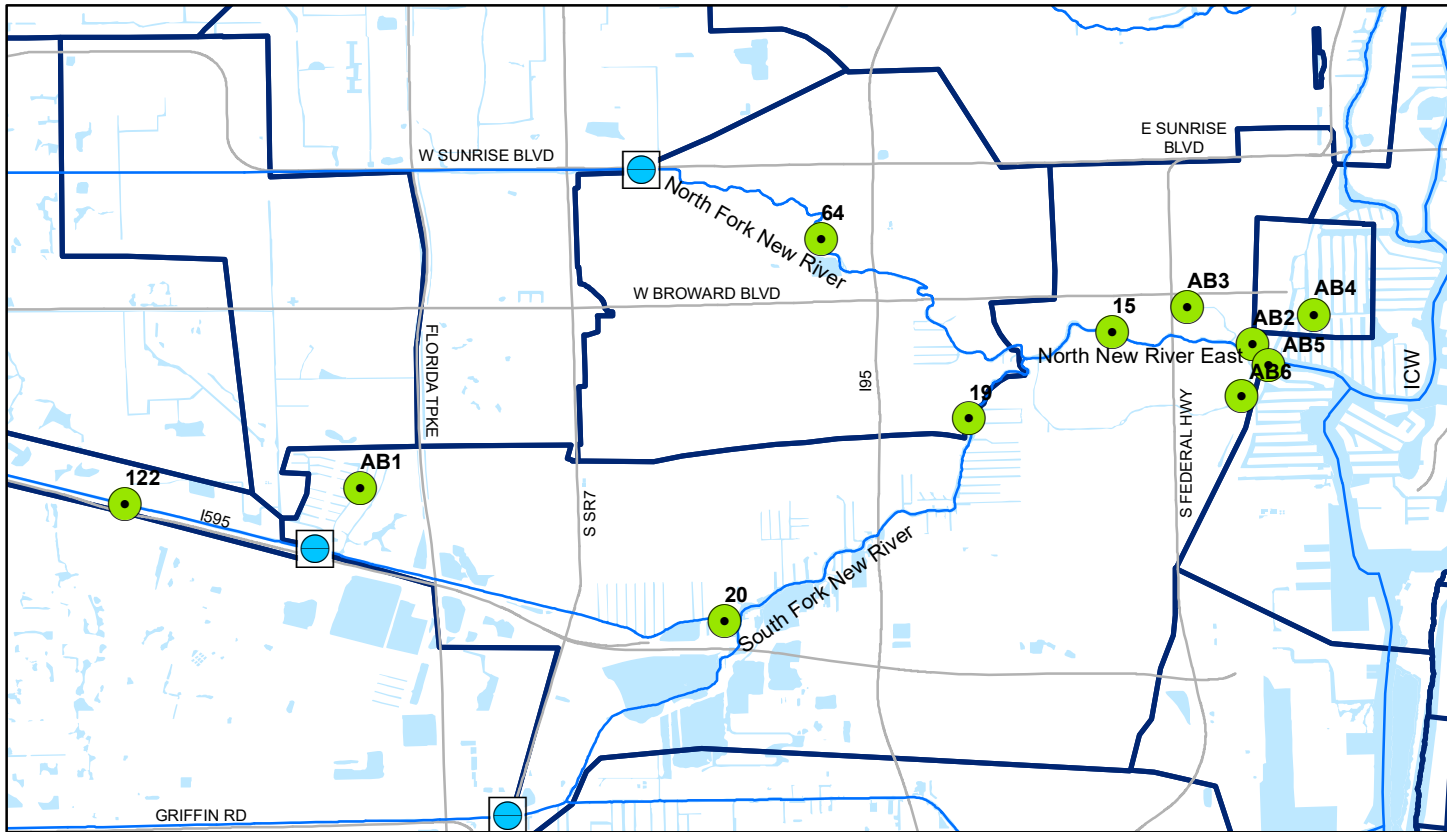

Algae Bloom Monitoring Sites

- Algae Bloom Monitoring Sites
- Salinity Control Structures
- Canals
- Waterbodies
- Major Roads
- WBID