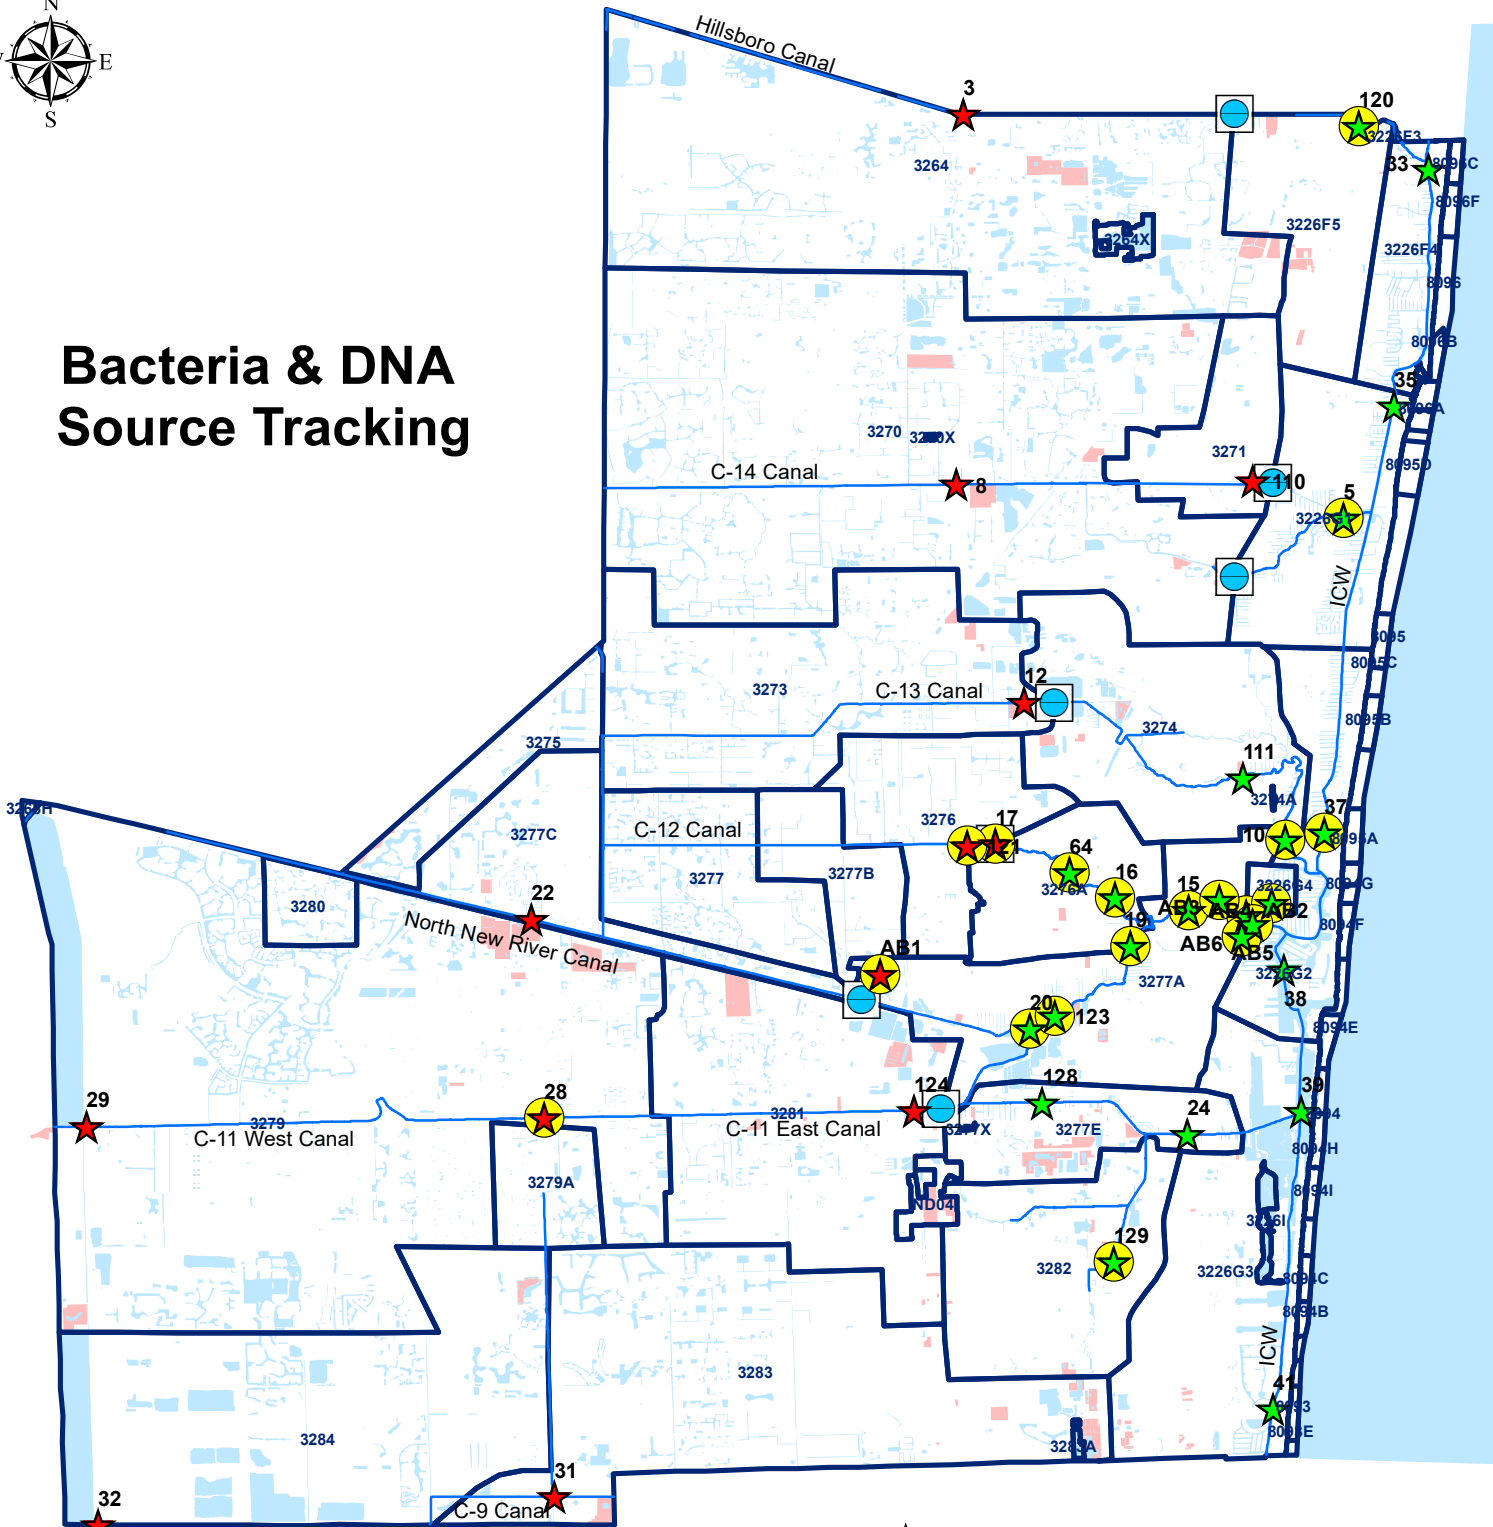

# Bacteria & DNA Source Tracking

- ★ Enterococci Bacteria Monitoring Sites
- ★ E.coli Bacteria Monitoring Sites
- DNA Monitoring Sites
- Salinity Control Structures
- Canals
- Waterbodies
- WBID
- MobileHomeRV Parks