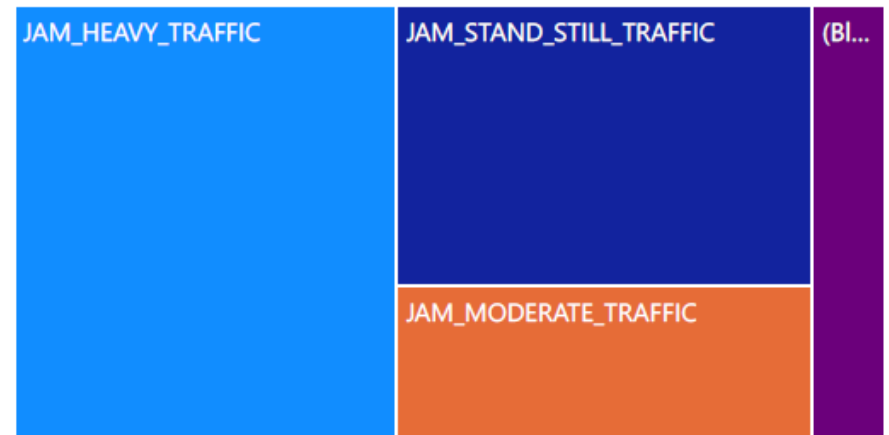

# Waze Data November 2019

November 2019 Waze Data by Type and Subtype

November 2019 Waze Data by Subtype

# Waze Data Jams

### Jam Locations by Day and Subtype

### Jam Locations by Subtype