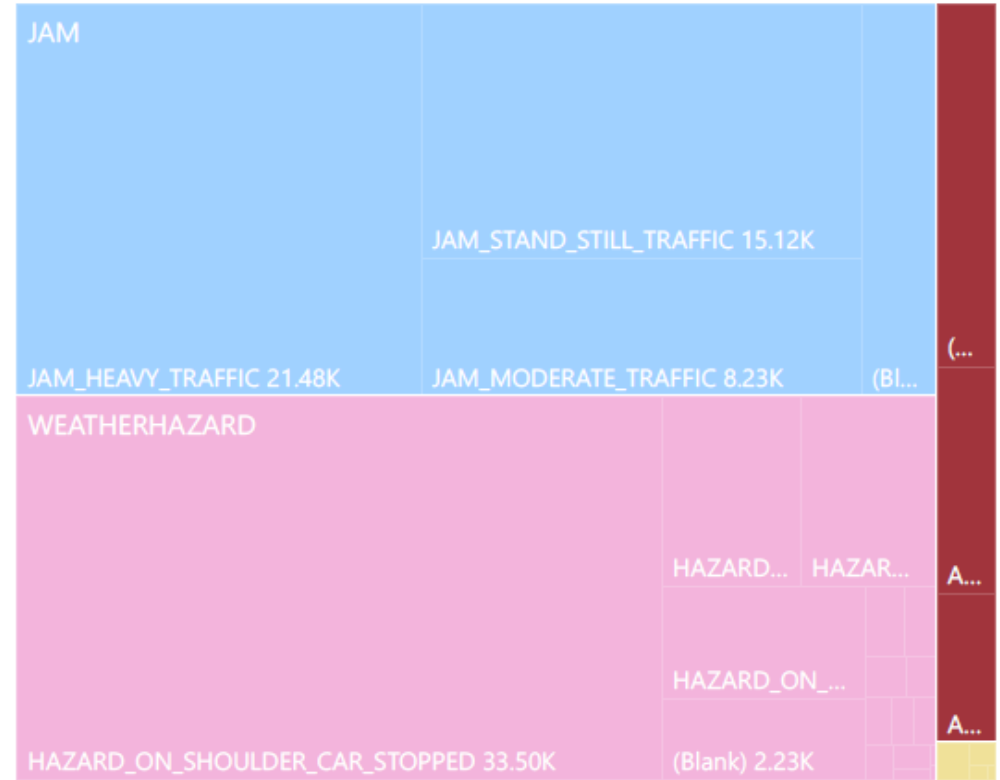

# Waze Data November 2019

November 2019 Waze Data by Type and Subtype

November 2019 Waze Data by Subtype

### Jam Locations by Day and Subtype

### Accident Locations by Day and Subtype

### Accident Locations by Subtype