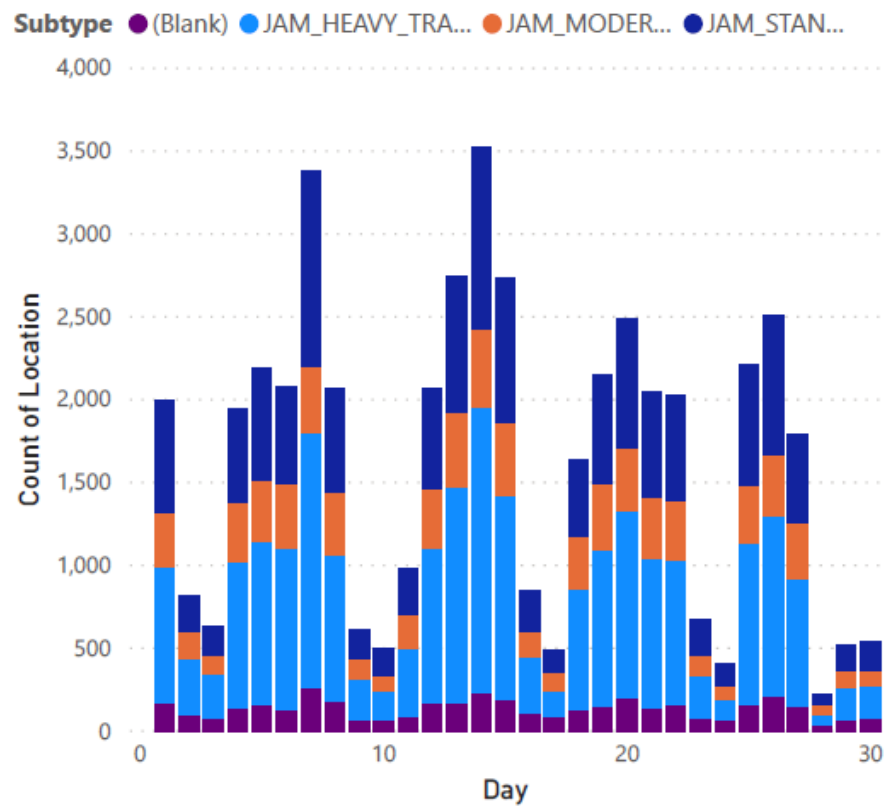

# Waze Data November 2019

November 2019 Waze Data by Type and Subtype

November 2019 Waze Data by Subtype

# Waze Data Jams

### Jam Locations by Day and Subtype

### Accident Locations by Day and Subtype