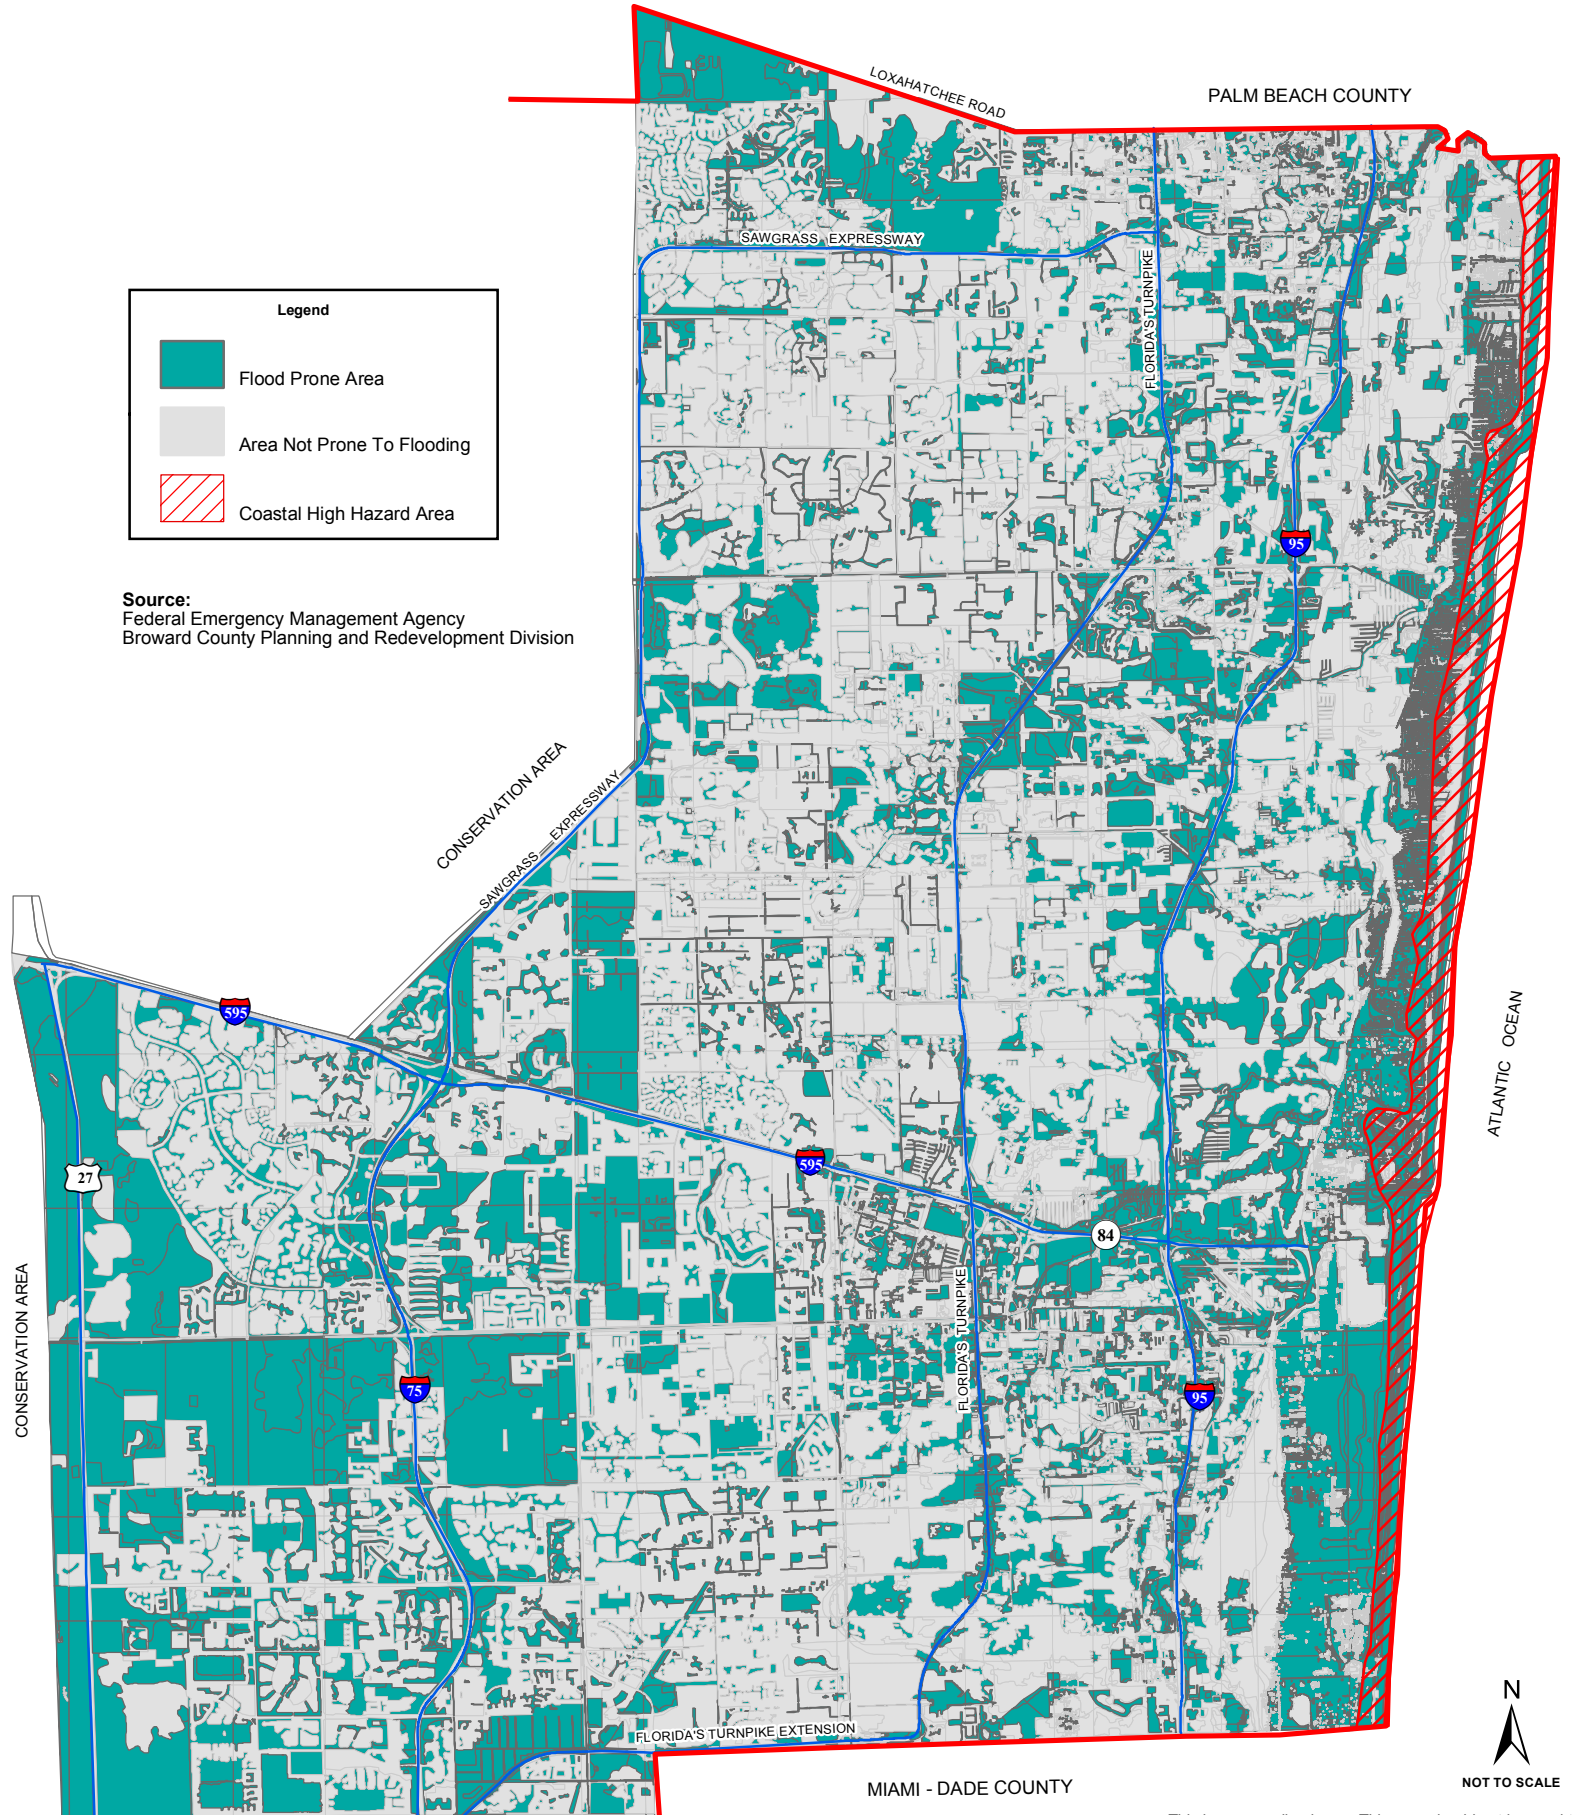

BROWARD COUNTY LAND USE PLAN

Floodplains, Flood Prone Areas and Coastal Storm Area

Legend

- Flood Prone Area
- Area Not Prone To Flooding
- Coastal High Hazard Area

Source:
Federal Emergency Management Agency
Broward County Planning and Redevelopment Division

This is a generalized map. This map should not be used to determine parcel boundaries or limits of depicted items. Please contact the Broward County Planning Council office regarding questions pertaining to parcel boundaries or limits.