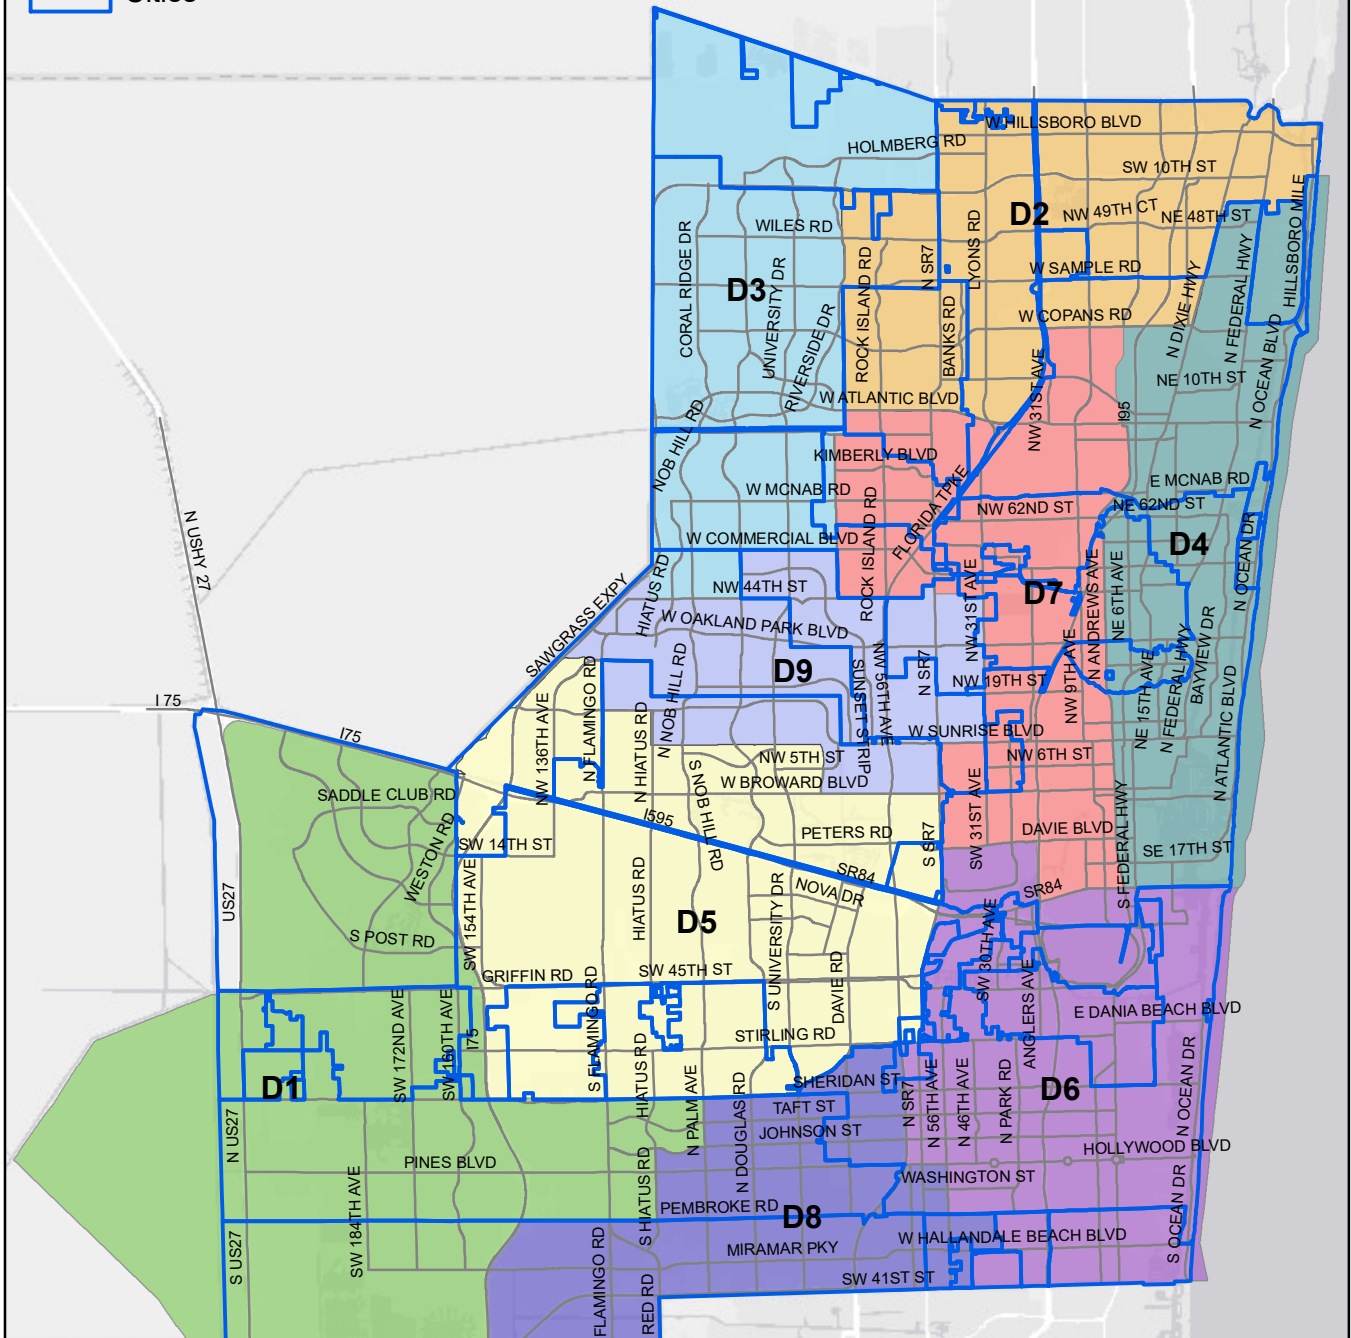

Broward Redistricting Map B

 Cities

Service Layer Credits: Esri, HERE, Garmin, (c) OpenStreetMap contributors, and the GIS user community

Map created by the FIU Metropolitan Center, November 2021.