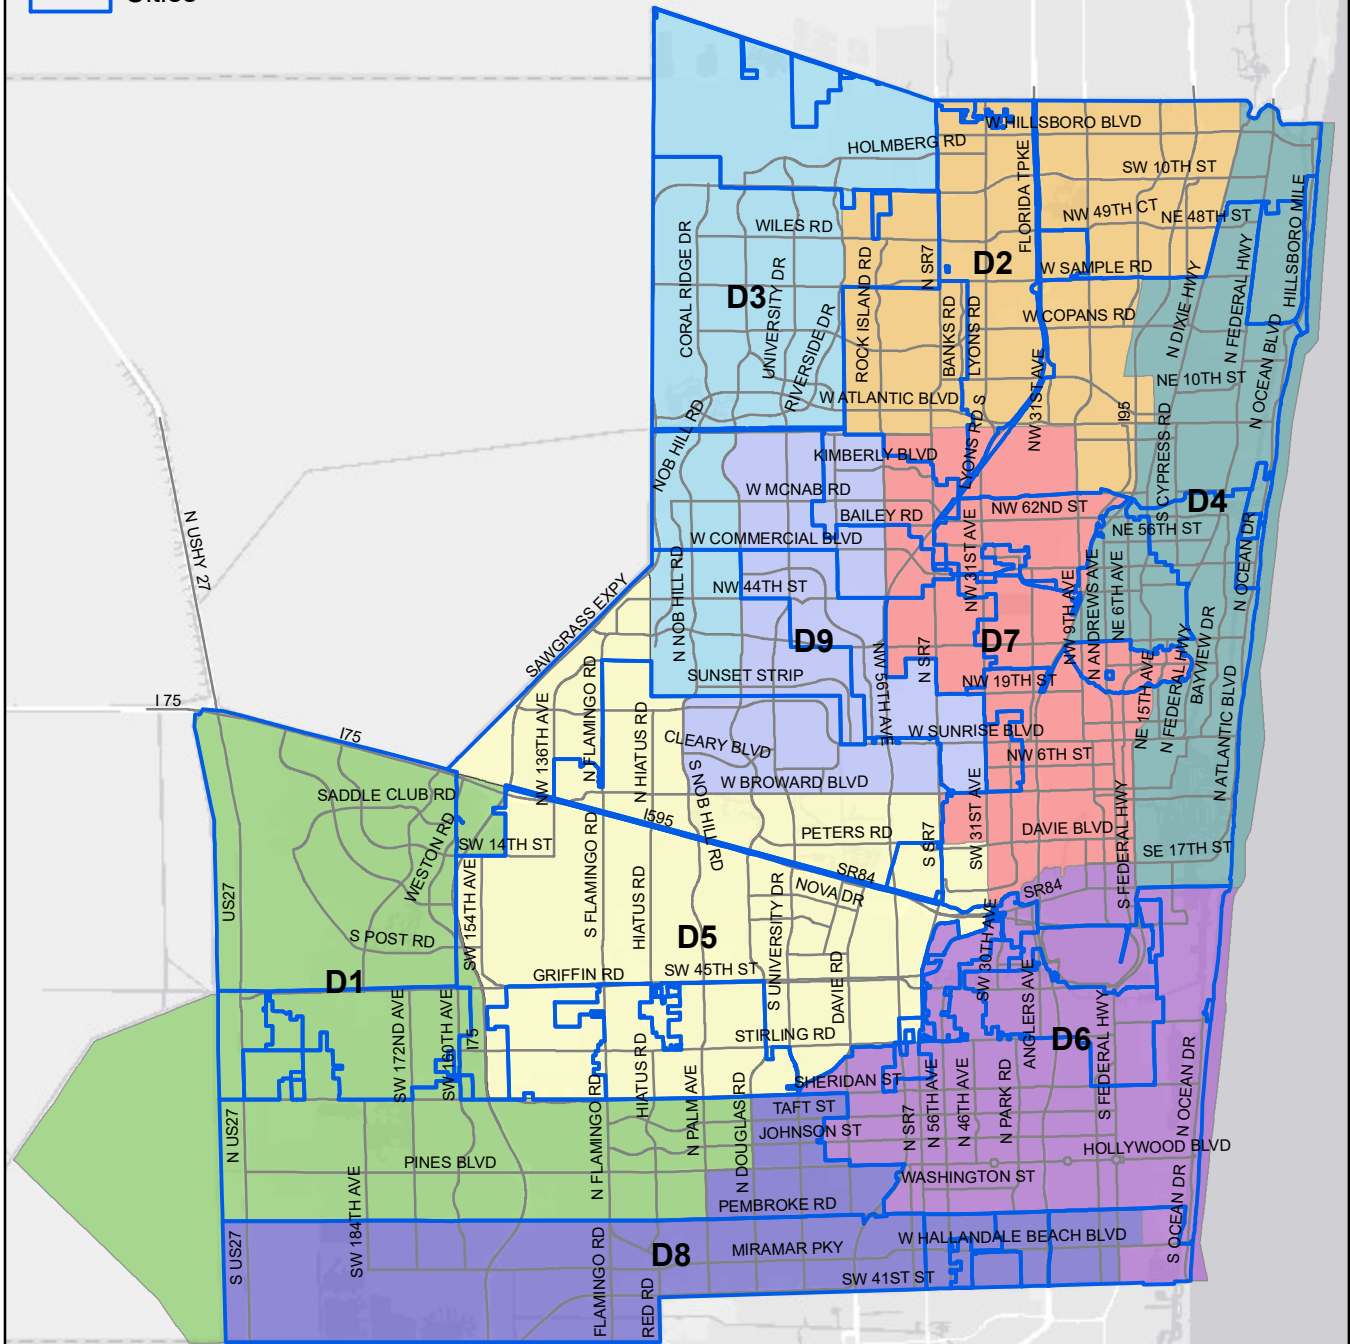

Broward Redistricting Map D

 Cities

Service Layer Credits: Esri, HERE, Garmin, (c) OpenStreetMap contributors, and the GIS user community

Map created by the FIU Metropolitan Center, November 2021.